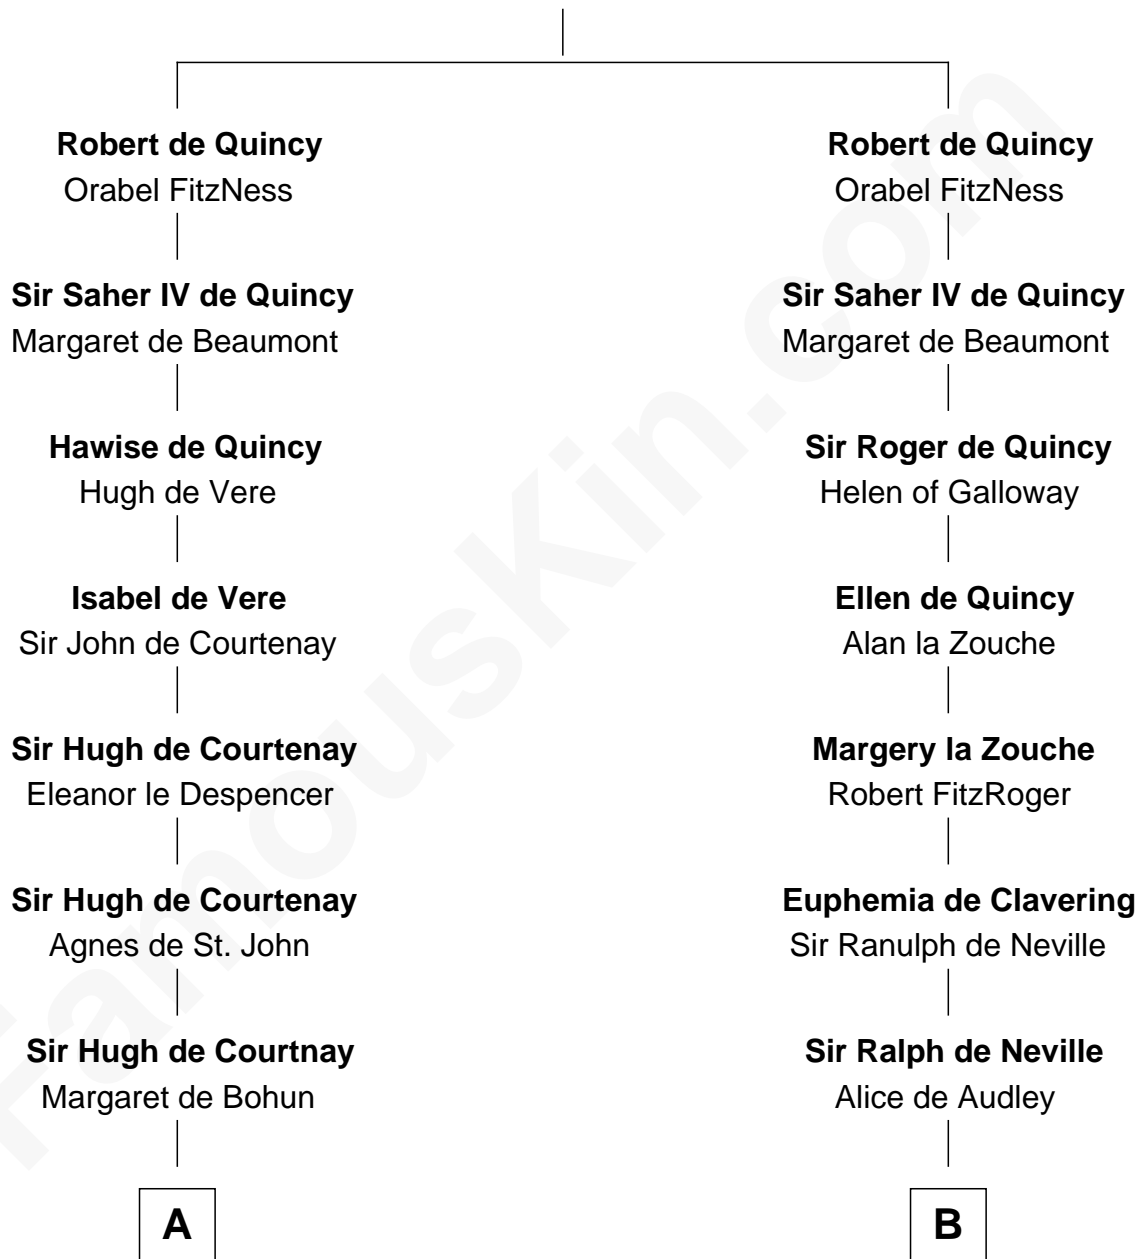

FamousKin.com

Relationship Chart of

General Robert E. Lee

Confederate Army - U.S. Civil War

21st cousin of

Lt. Gen. James Brudenell

Leader of the "Charge of the Light Brigade"

Saher I de Quincy

Maud de St. Liz

C

Col. Robert Carter

Judith Armistead

John Carter

Elizabeth Hill

Charles Carter

Anne Butler Moore