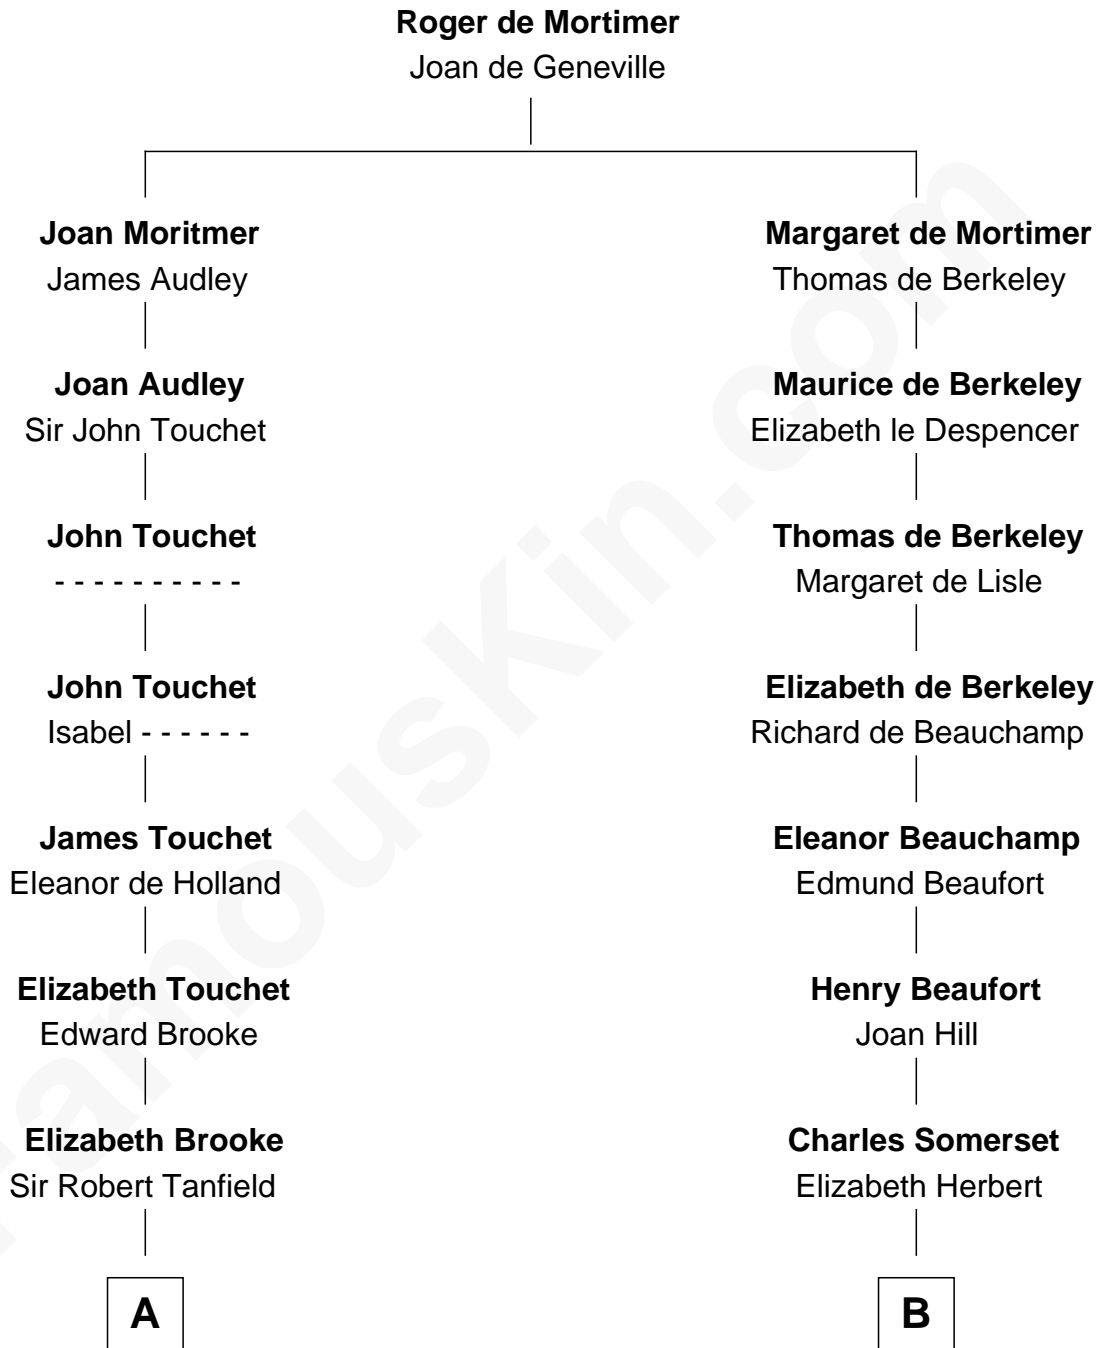

FamousKin.com

Relationship Chart of

General Robert E. Lee

Confederate Army - U.S. Civil War

17th cousin 2 times removed of

Lt. Gen. James Brudenell

Leader of the "Charge of the Light Brigade"

C

Col. Henry Lee

Lucy Grymes

Maj. Gen. Henry Lee

Anne Hill Carter

General Robert E. Lee

Confederate Army - U.S. Civil War

FamousKin.com