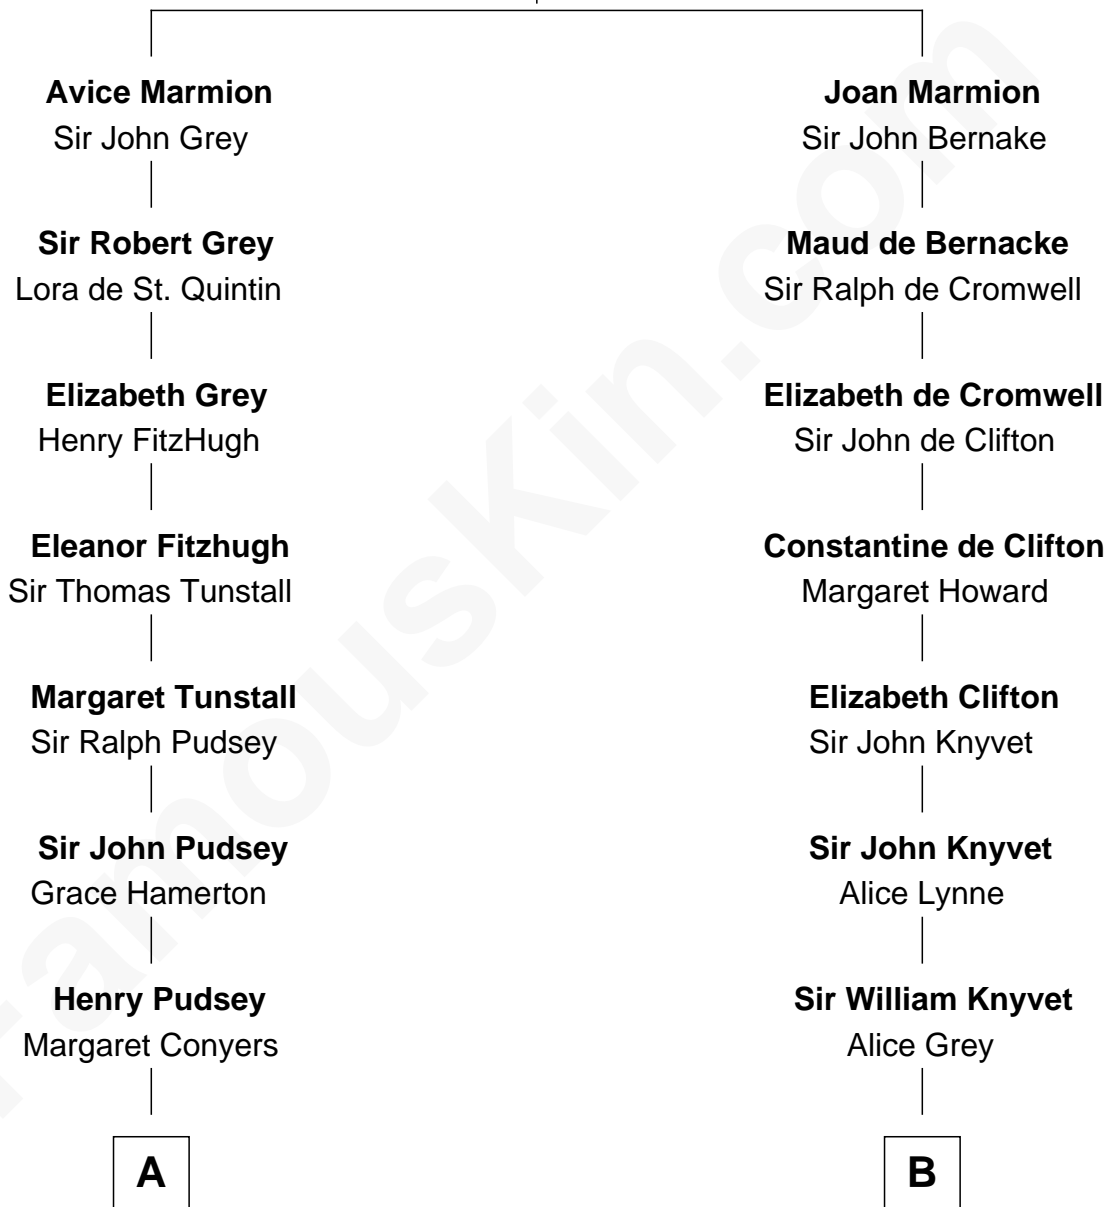

FamousKin.com

Relationship Chart of

General Robert E. Lee

Confederate Army - U.S. Civil War

18th cousin 1 time removed of

Lt. Gen. James Brudenell

Leader of the "Charge of the Light Brigade"

Sir John Marmion

Maud de Furnival

C

Maj. Gen. Henry Lee

Anne Hill Carter

General Robert E. Lee

Confederate Army - U.S. Civil War

D

Penelope Bowyer