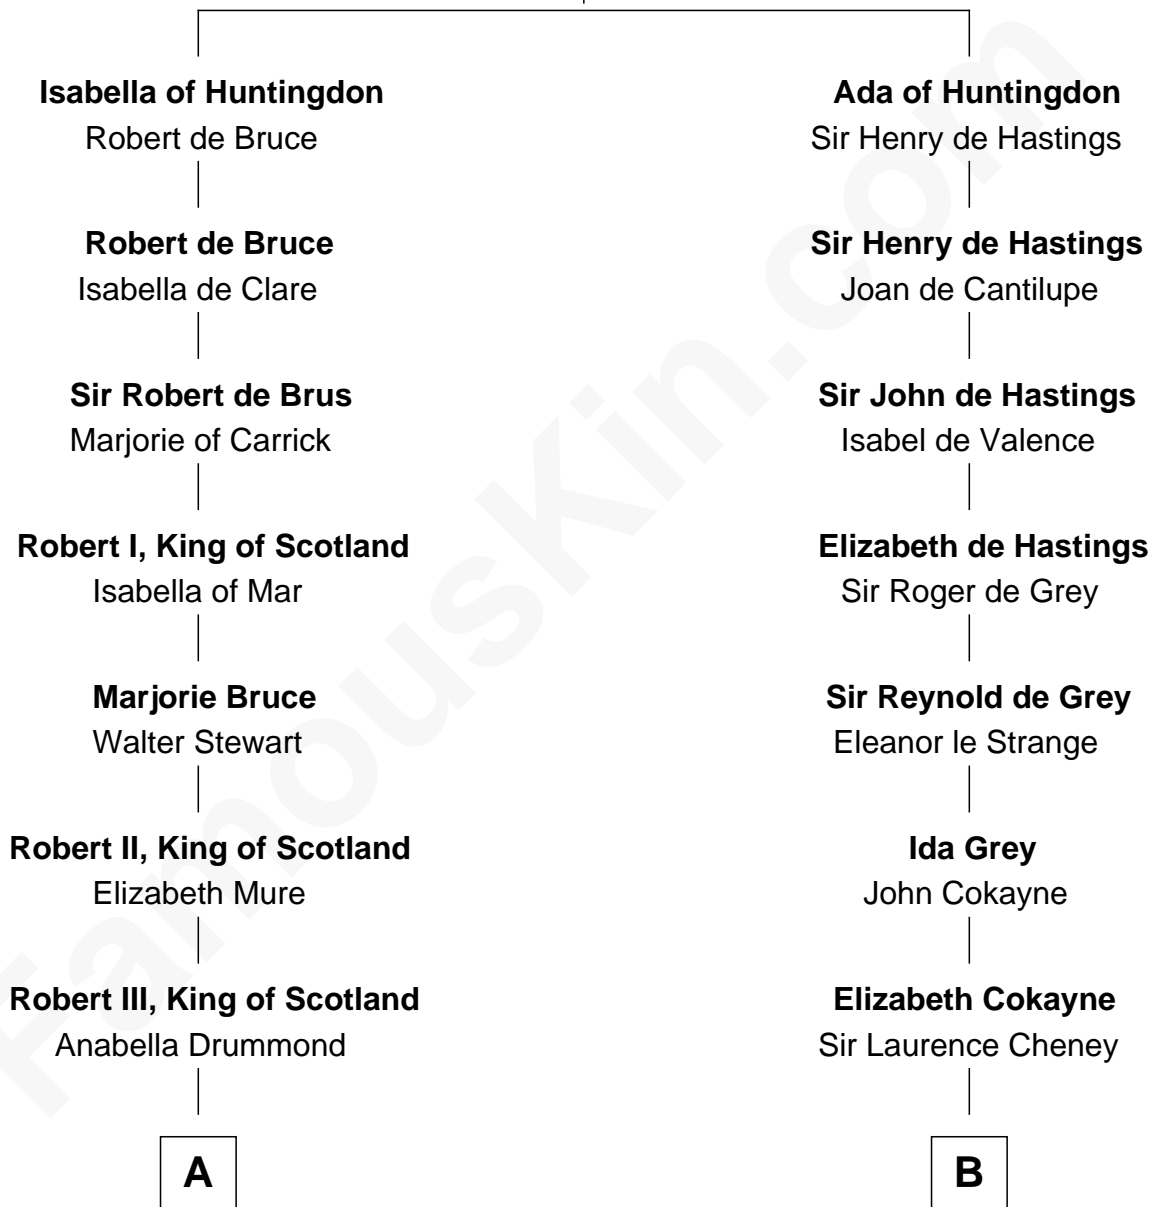

FamousKin.com

Relationship Chart of

General Robert E. Lee

Confederate Army - U.S. Civil War

19th cousin 1 time removed of

Lt. Gen. James Brudenell

Leader of the "Charge of the Light Brigade"

David of Huntingdon

Maud of Chester

FamousKin.com