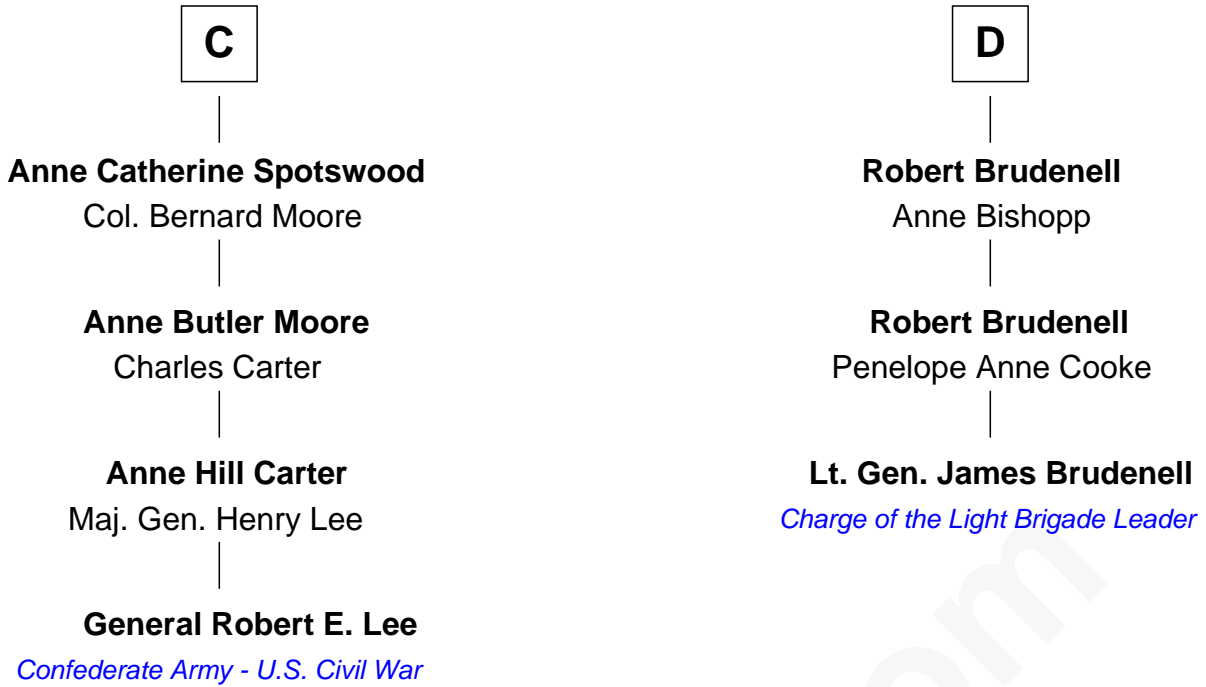

FamousKin.com

Relationship Chart of

General Robert E. Lee

Confederate Army - U.S. Civil War

19th cousin 1 time removed of

Lt. Gen. James Brudenell

Leader of the "Charge of the Light Brigade"

David of Huntingdon

Maud of Chester

FamousKin.com