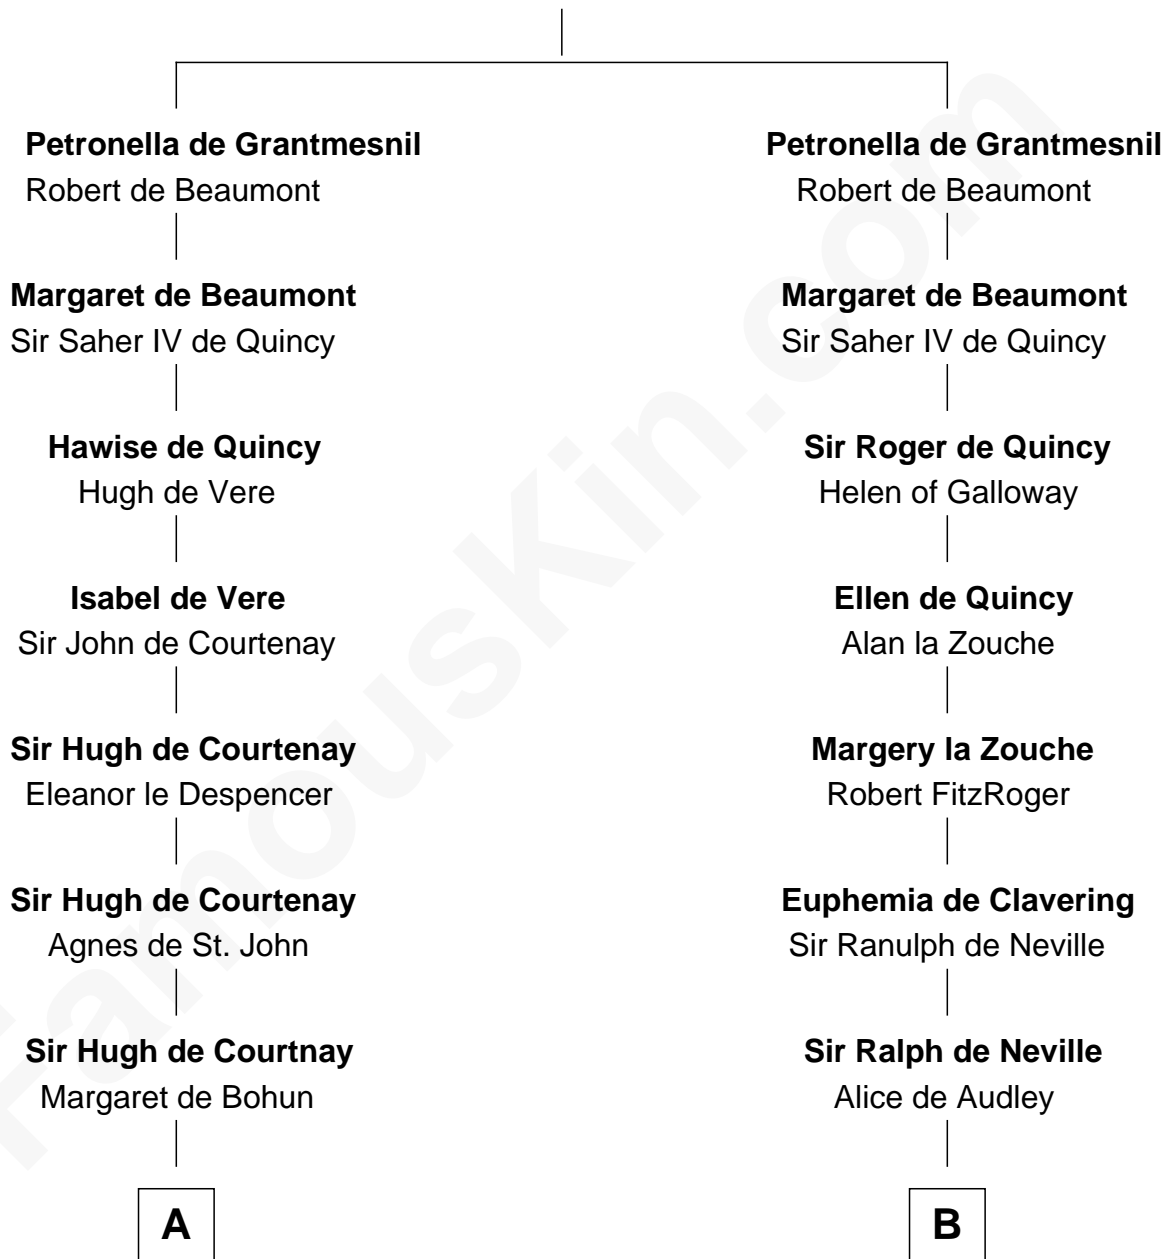

FamousKin.com

Relationship Chart of

General Robert E. Lee

Confederate Army - U.S. Civil War

21st cousin of

Lt. Gen. James Brudenell

Leader of the "Charge of the Light Brigade"

Hugh de Grantmesnil

C

Col. Robert Carter

Judith Armistead

John Carter

Elizabeth Hill

Charles Carter

Anne Butler Moore

Anne Hill Carter