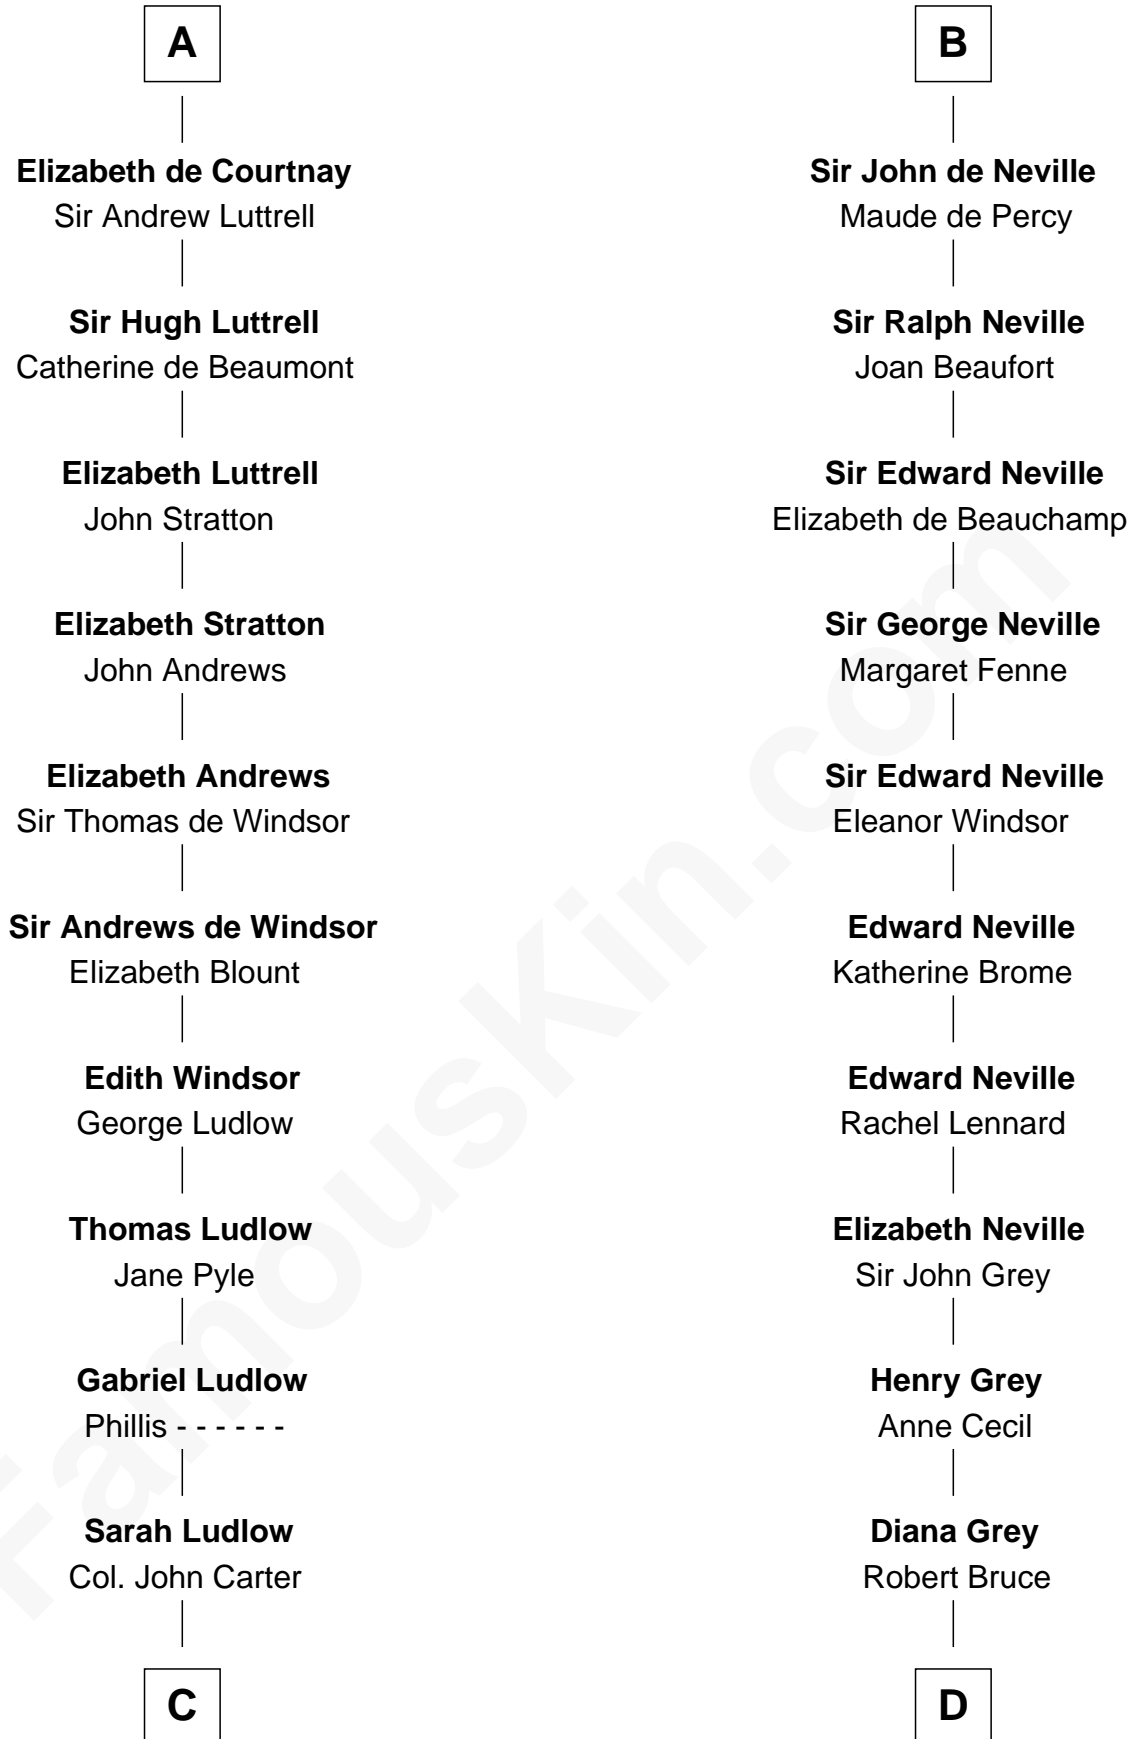

FamousKin.com

Relationship Chart of

General Robert E. Lee

Confederate Army - U.S. Civil War

21st cousin of

Lt. Gen. James Brudenell

Leader of the "Charge of the Light Brigade"

Hugh de Grantmesnil

C

Col. Robert Carter

Judith Armistead

John Carter

Elizabeth Hill

Charles Carter

Anne Butler Moore

Anne Hill Carter