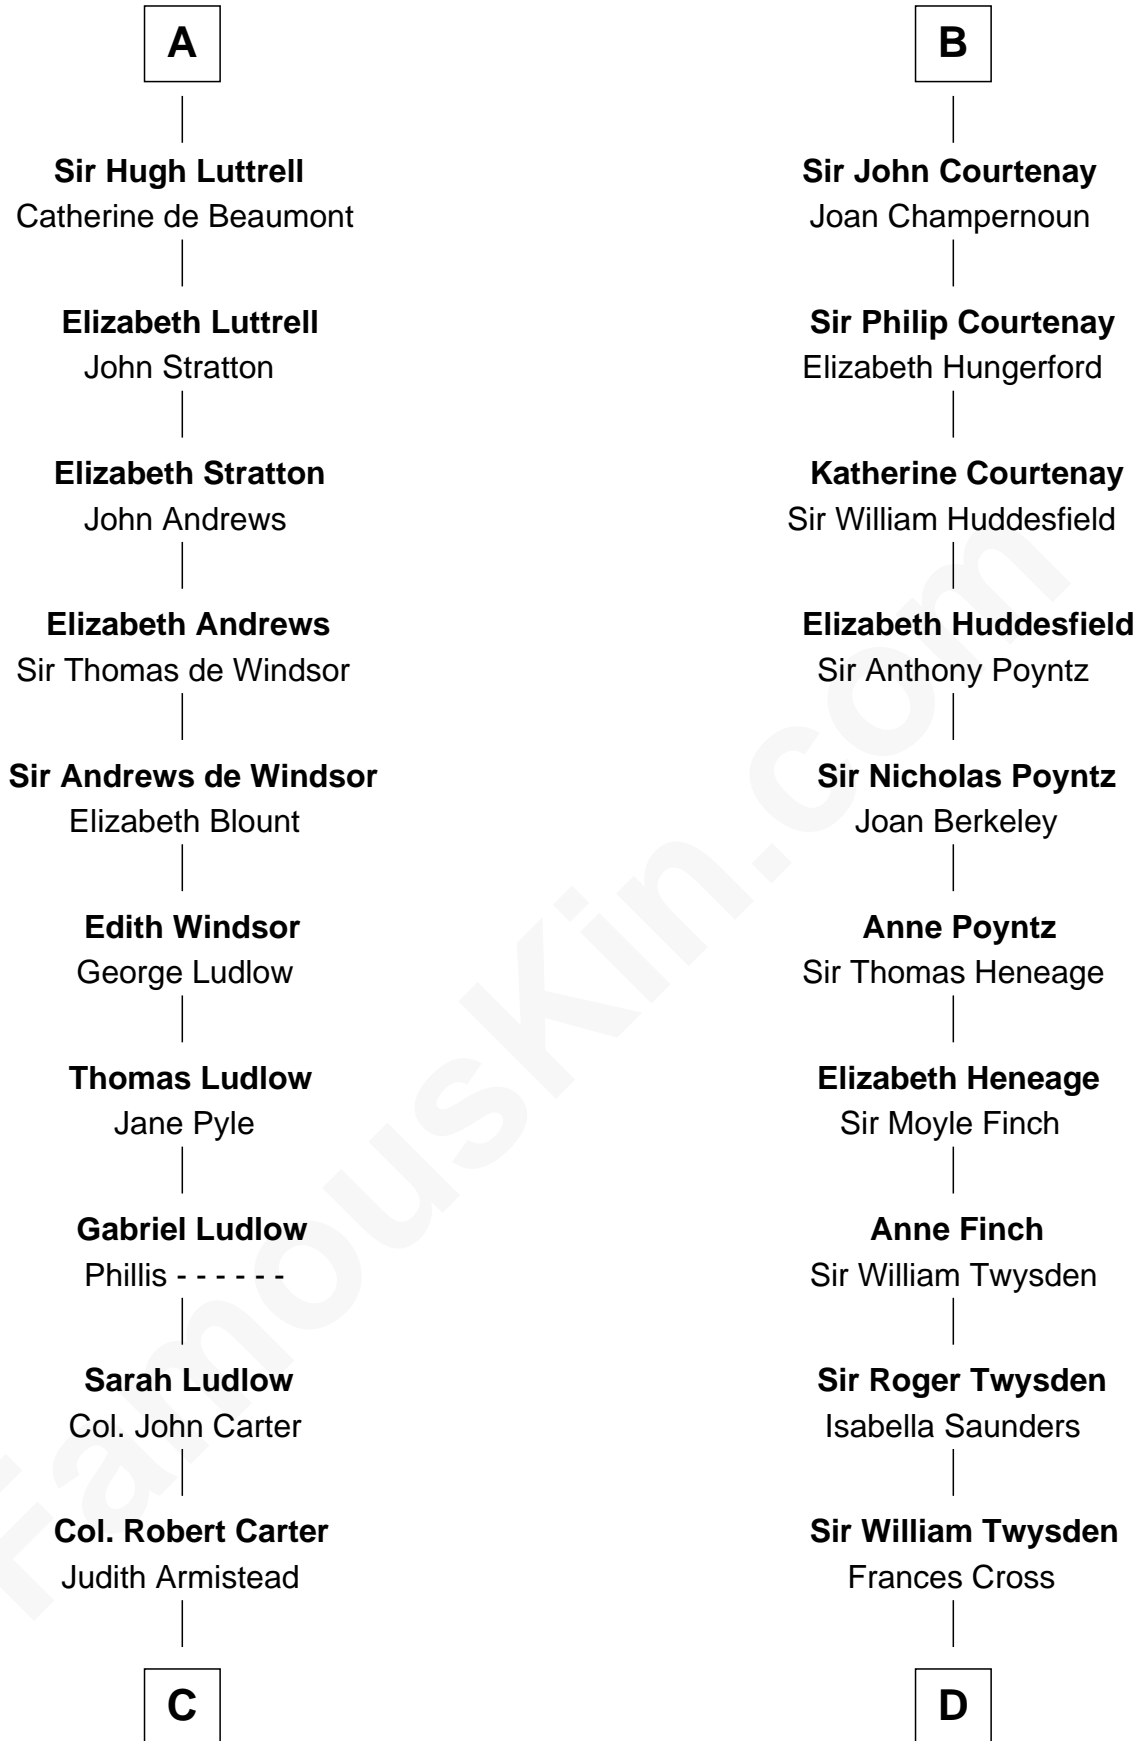

## Relationship Chart of

**General Robert E. Lee**

*Confederate Army - U.S. Civil War*

20th cousin 1 time removed of

**Lt. Gen. James Brudenell**

*Leader of the "Charge of the Light Brigade"*

**Aubrey de Vere**

Agnes de Essex

**C**

**John Carter**  
Elizabeth Hill

**Charles Carter**  
Anne Butler Moore

**Anne Hill Carter**  
Maj. Gen. Henry Lee

**General Robert E. Lee**  
*Confederate Army - U.S. Civil War*

**D**

**Sir Thomas Twysden**  
Catherine Wythens