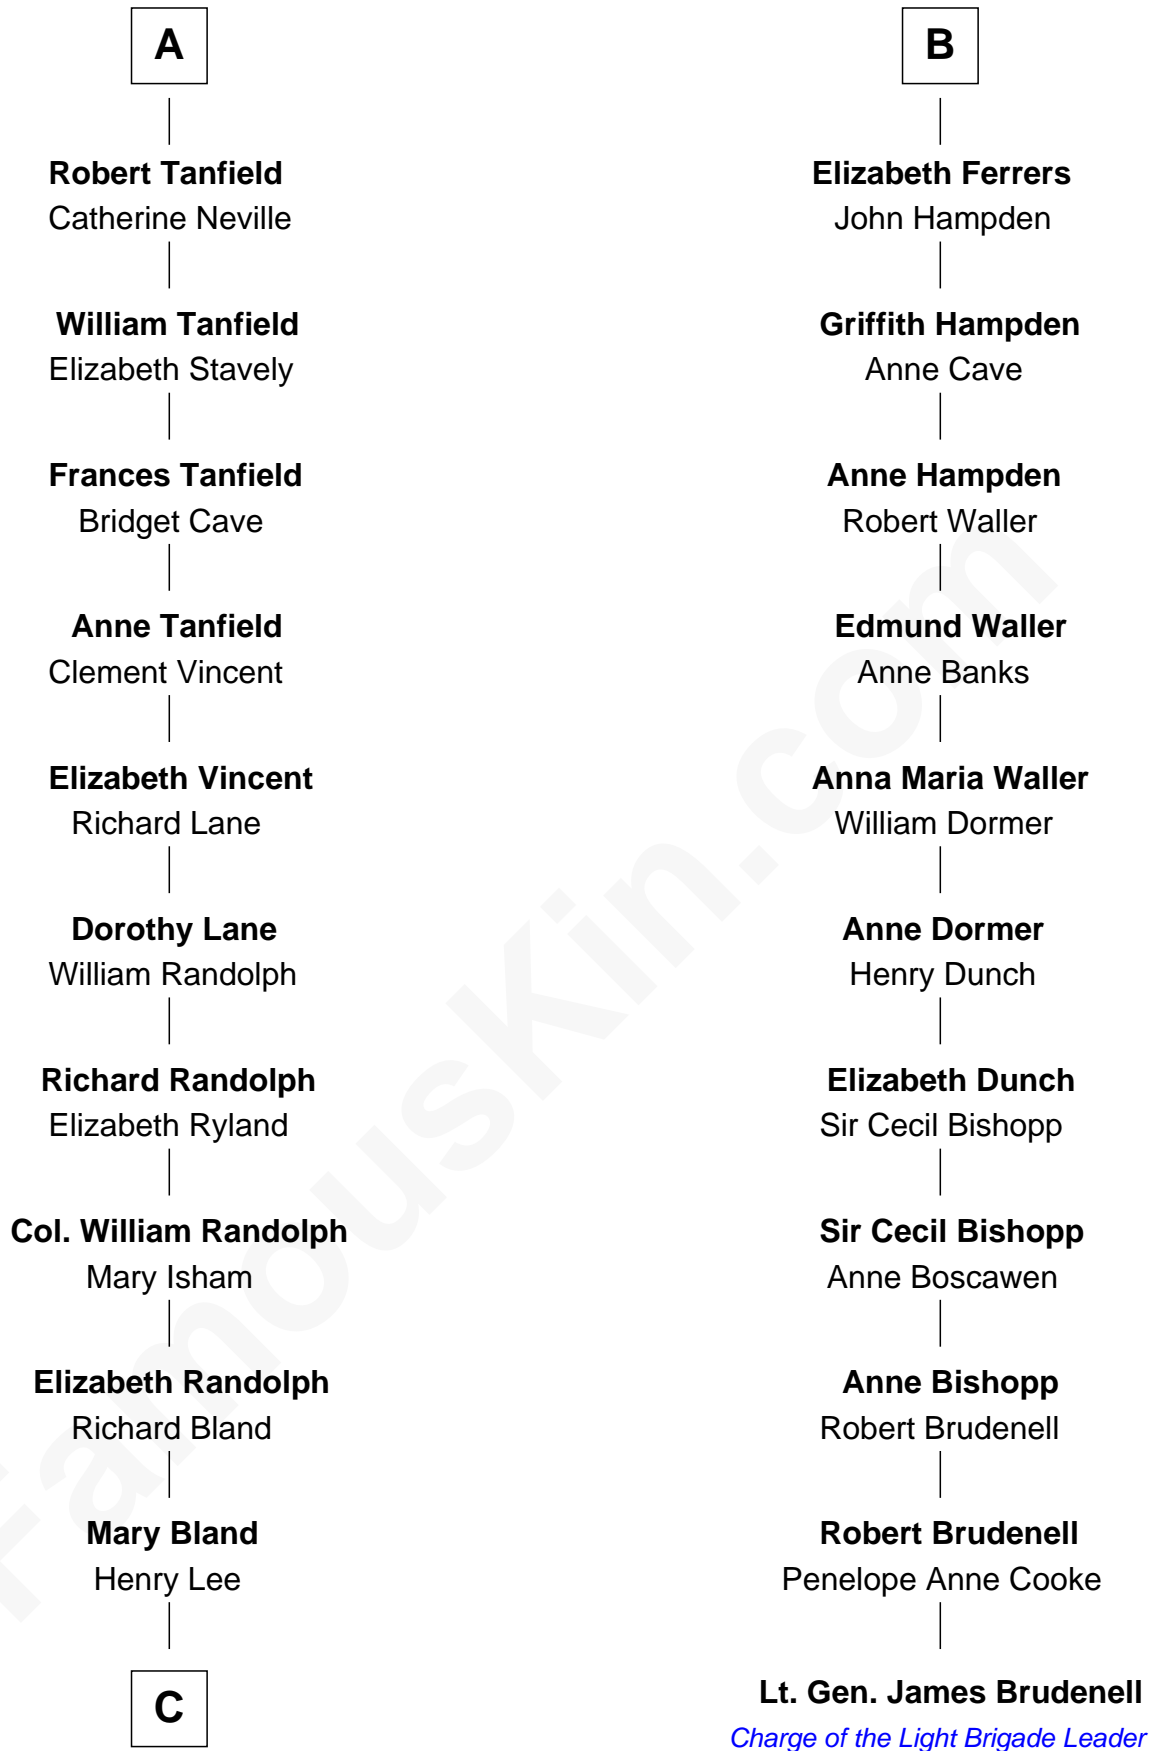

FamousKin.com Relationship Chart of

General Robert E. Lee

Confederate Army - U.S. Civil War

17th cousin 2 times removed of

Lt. Gen. James Brudenell

Leader of the "Charge of the Light Brigade"

Sir Nicholas Audley

Joan Martin

C

Col. Henry Lee

Lucy Grymes

Maj. Gen. Henry Lee

Anne Hill Carter

General Robert E. Lee

Confederate Army - U.S. Civil War