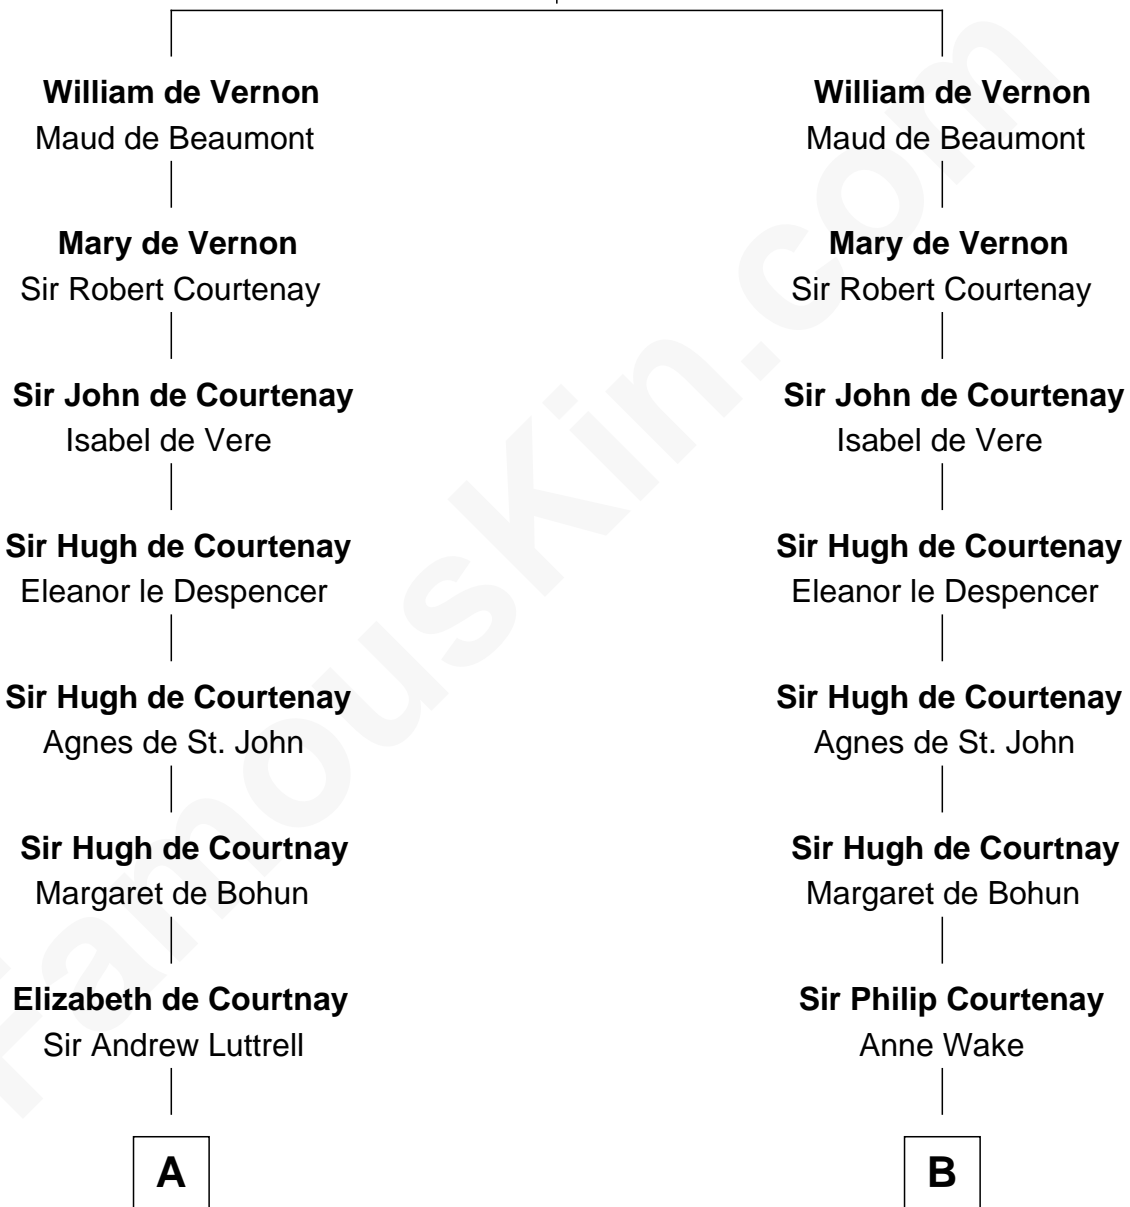

# FamousKin.com Relationship Chart of

**General Robert E. Lee**

*Confederate Army - U.S. Civil War*

20th cousin 1 time removed of

**Lt. Gen. James Brudenell**

*Leader of the "Charge of the Light Brigade"*

**Baldwin de Reviere**

Adelise - - - - -

**C**

**John Carter**  
Elizabeth Hill

**Charles Carter**  
Anne Butler Moore

**Anne Hill Carter**  
Maj. Gen. Henry Lee

**General Robert E. Lee**  
*Confederate Army - U.S. Civil War*

**D**