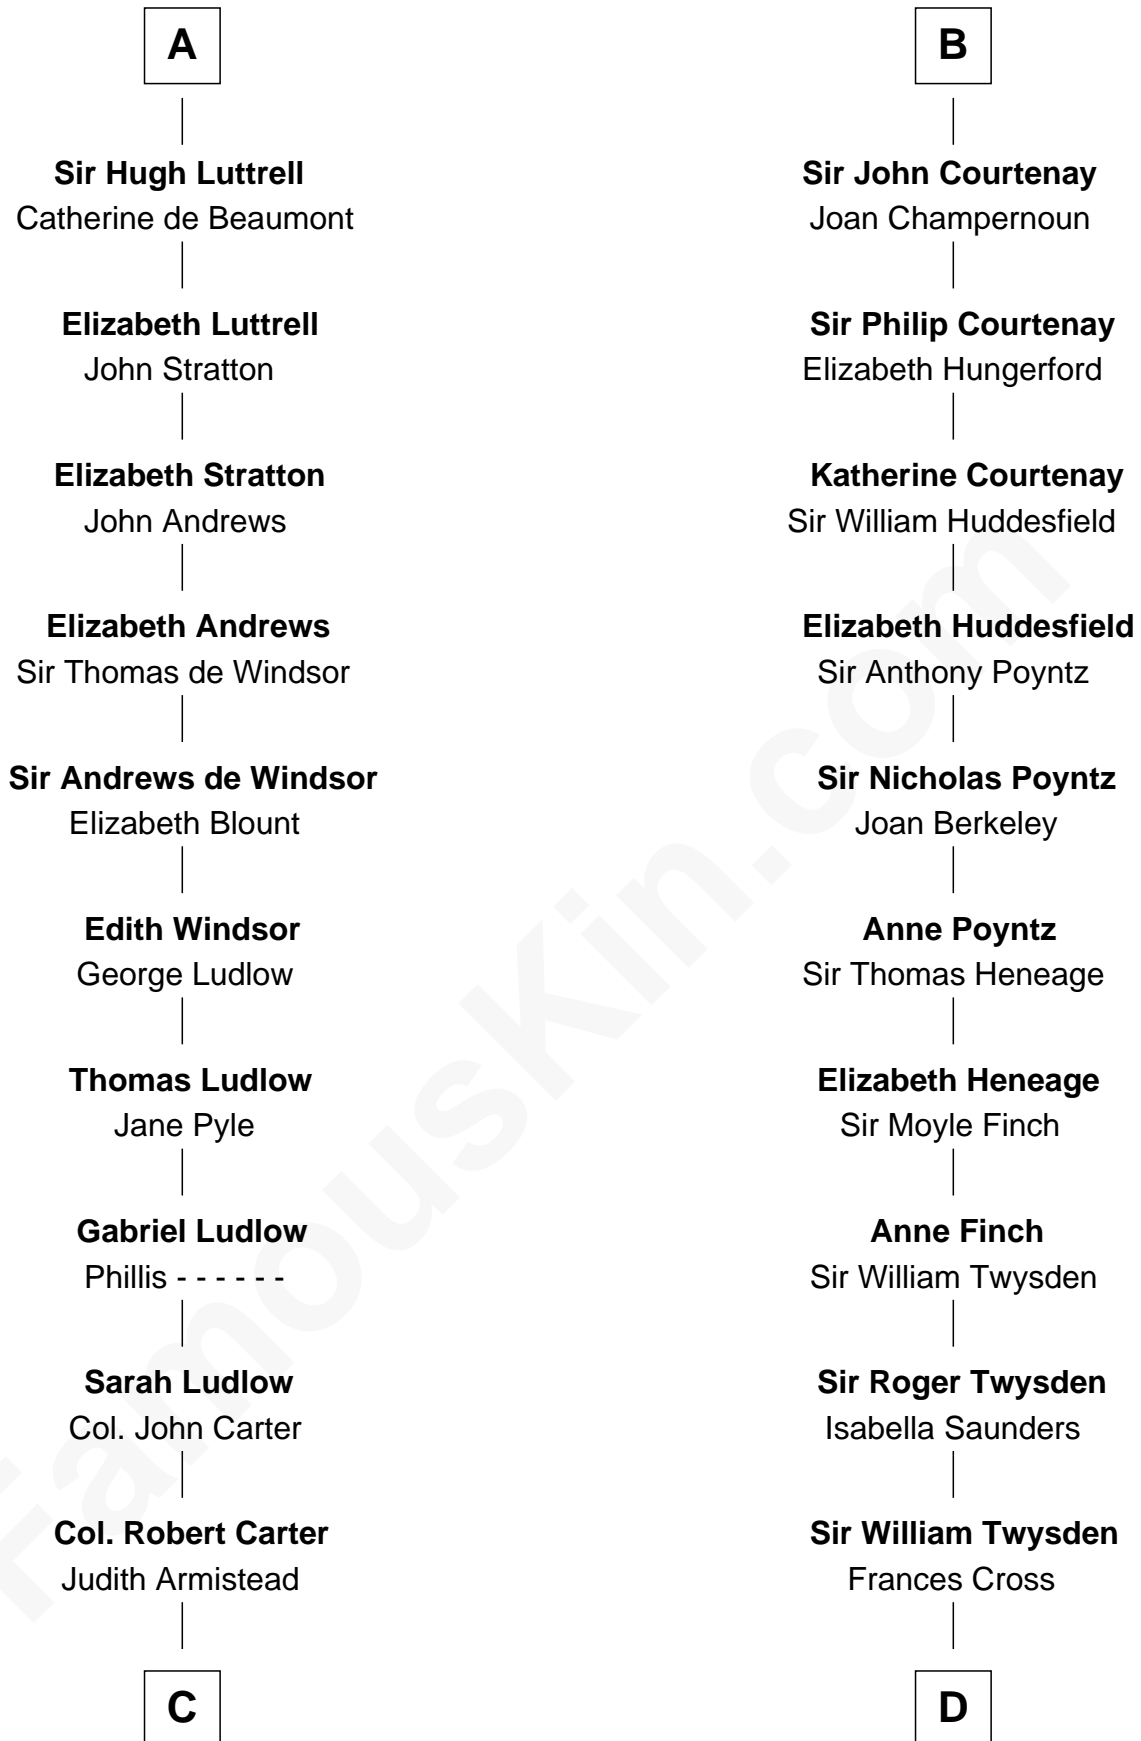

# FamousKin.com Relationship Chart of

**General Robert E. Lee**

*Confederate Army - U.S. Civil War*

20th cousin 1 time removed of

**Lt. Gen. James Brudenell**

*Leader of the "Charge of the Light Brigade"*

**Baldwin de Reviere**

Adelise - - - - -

**C**

**John Carter**  
Elizabeth Hill

**Charles Carter**  
Anne Butler Moore

**Anne Hill Carter**  
Maj. Gen. Henry Lee

**General Robert E. Lee**  
*Confederate Army - U.S. Civil War*

**D**