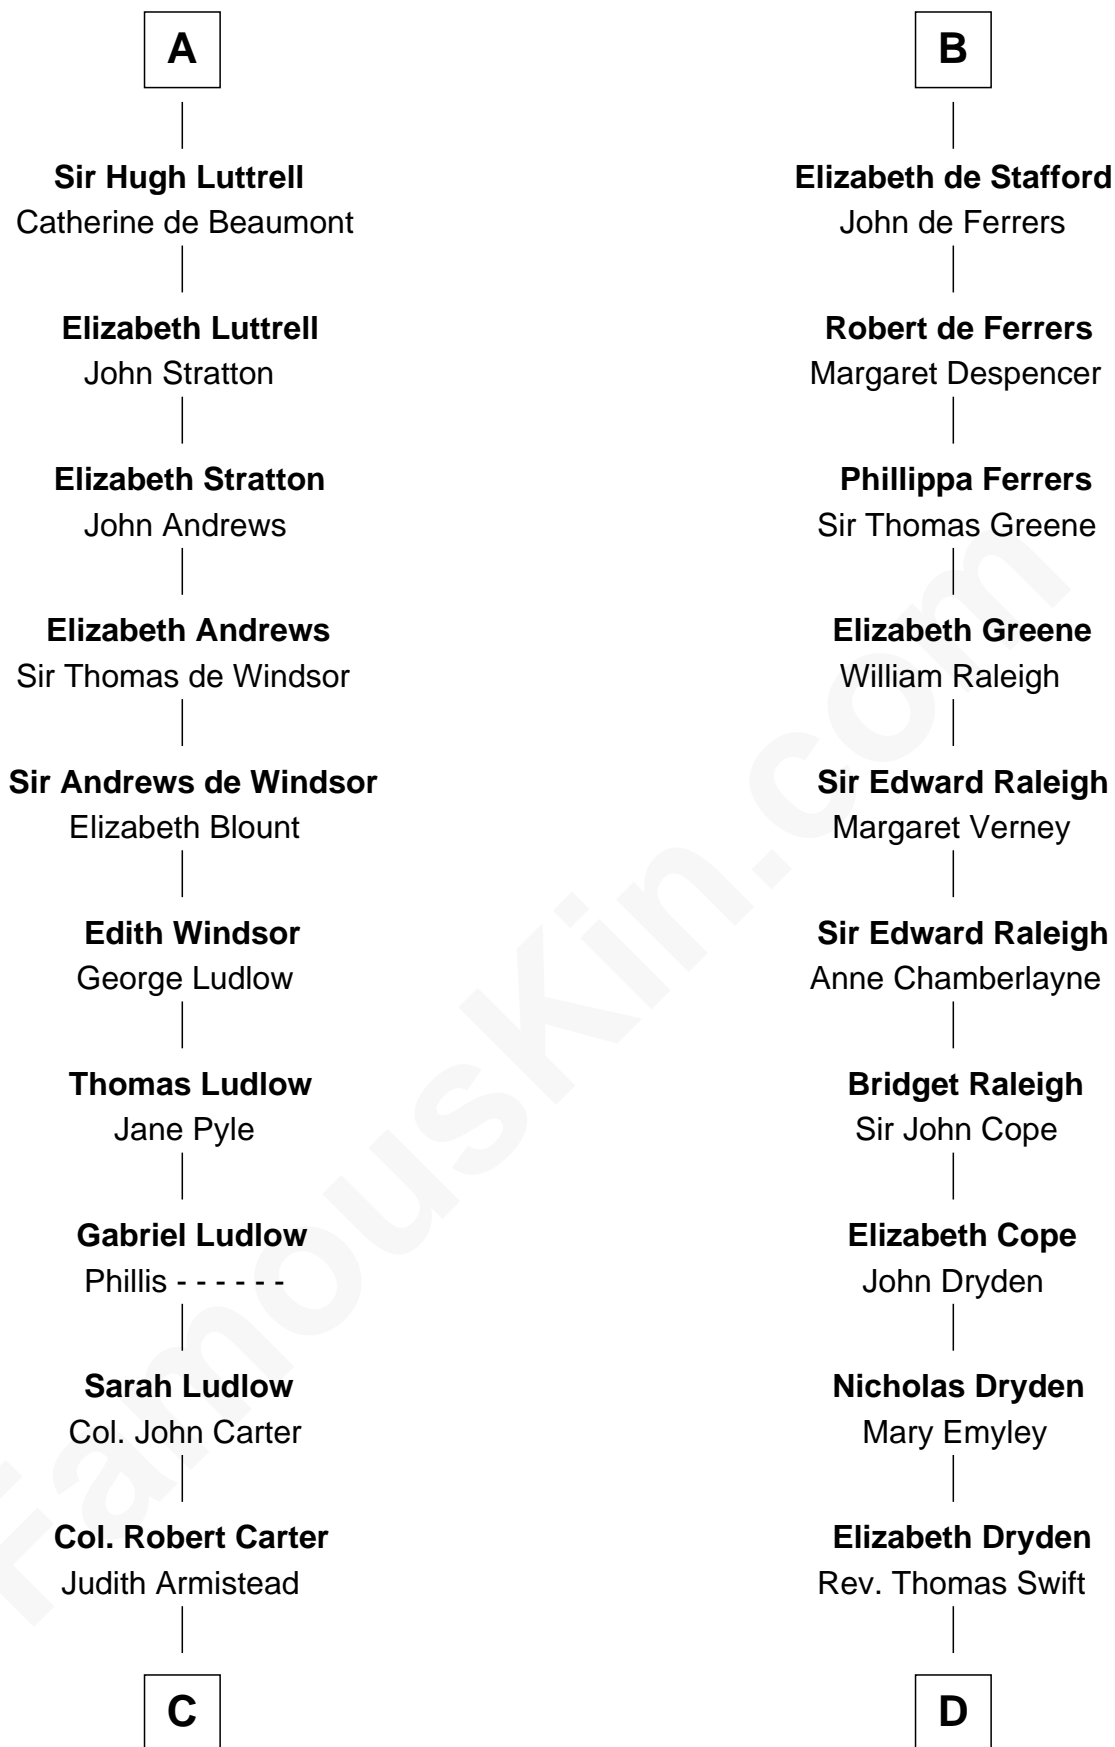

FamousKin.com

Relationship Chart of

General Robert E. Lee

Confederate Army - U.S. Civil War

18th cousin 2 times removed of

Jonathan Swift

Author of Gulliver's Travels

C

John Carter
Elizabeth Hill

Charles Carter
Anne Butler Moore

Anne Hill Carter
Maj. Gen. Henry Lee

General Robert E. Lee
Confederate Army - U.S. Civil War

D

Jonathan Swift
Abigail Erick

Jonathan Swift
Author of Gulliver's Travels