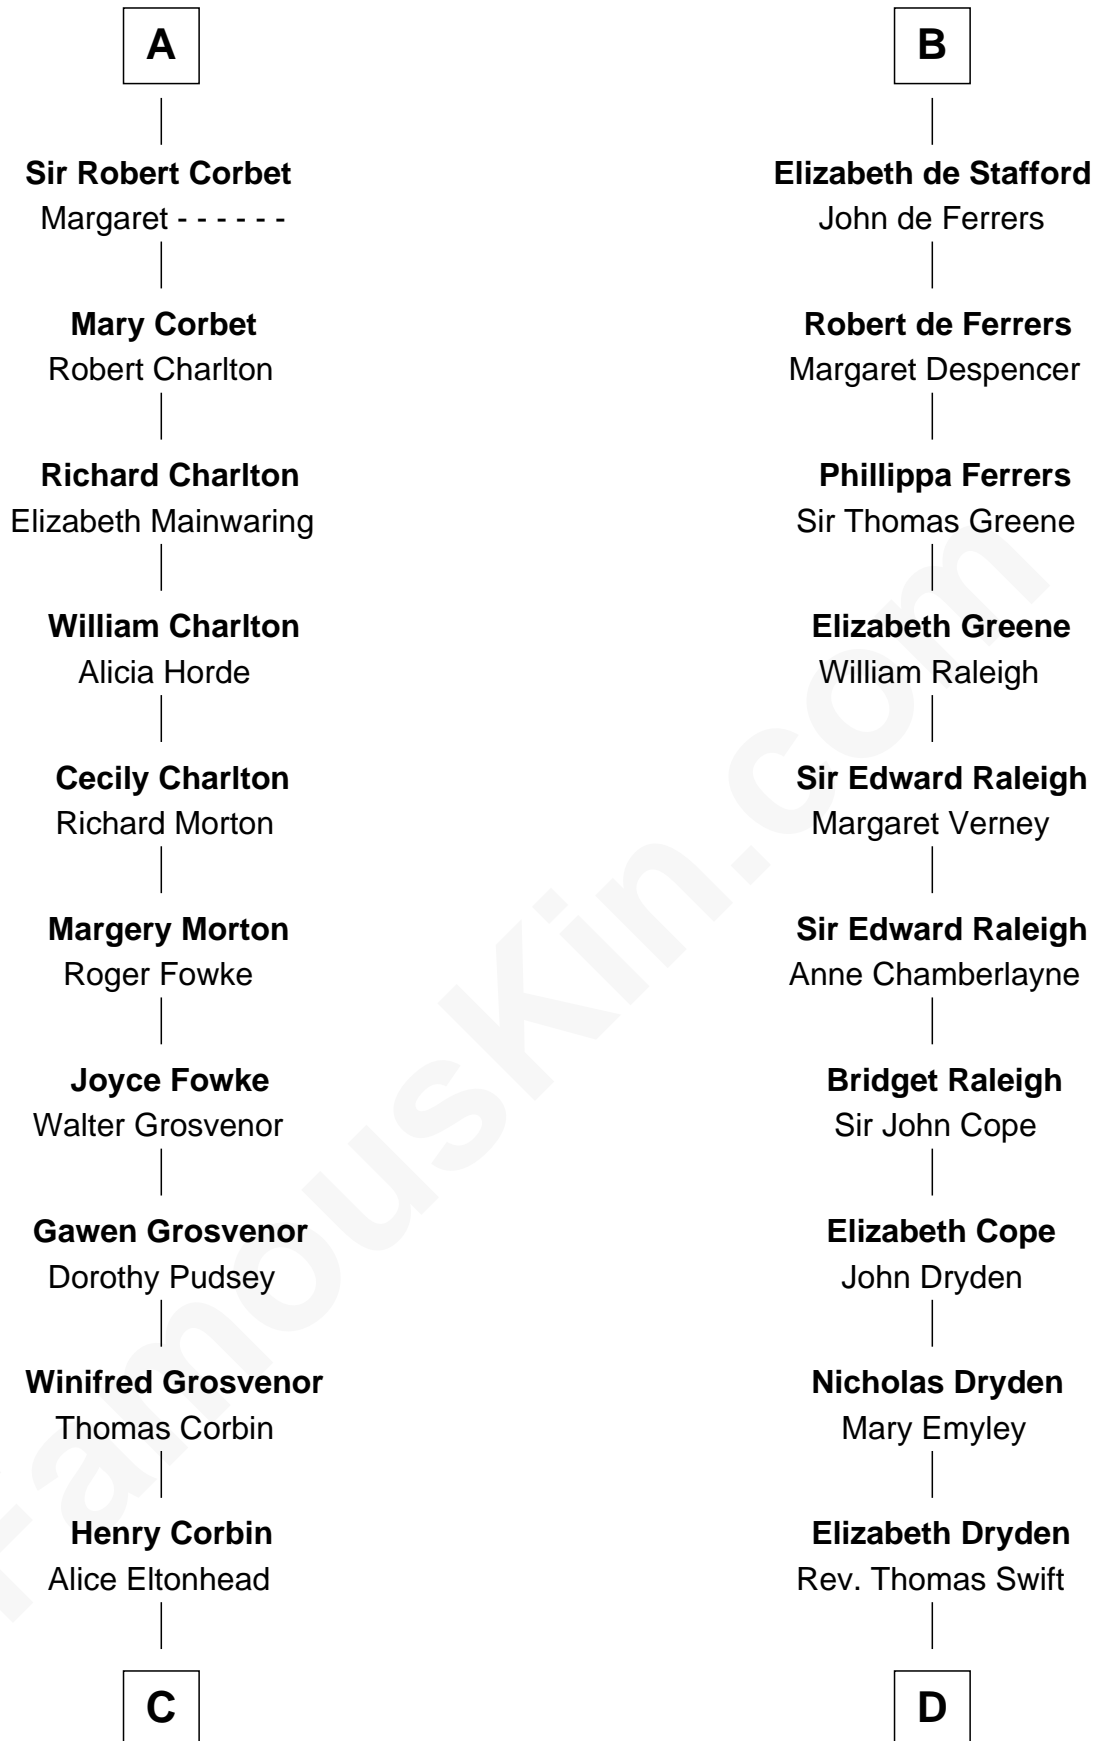

FamousKin.com Relationship Chart of

General Robert E. Lee

Confederate Army - U.S. Civil War

18th cousin 3 times removed of

Jonathan Swift

Author of Gulliver's Travels

William d'Aubenev

Alice of Louvain