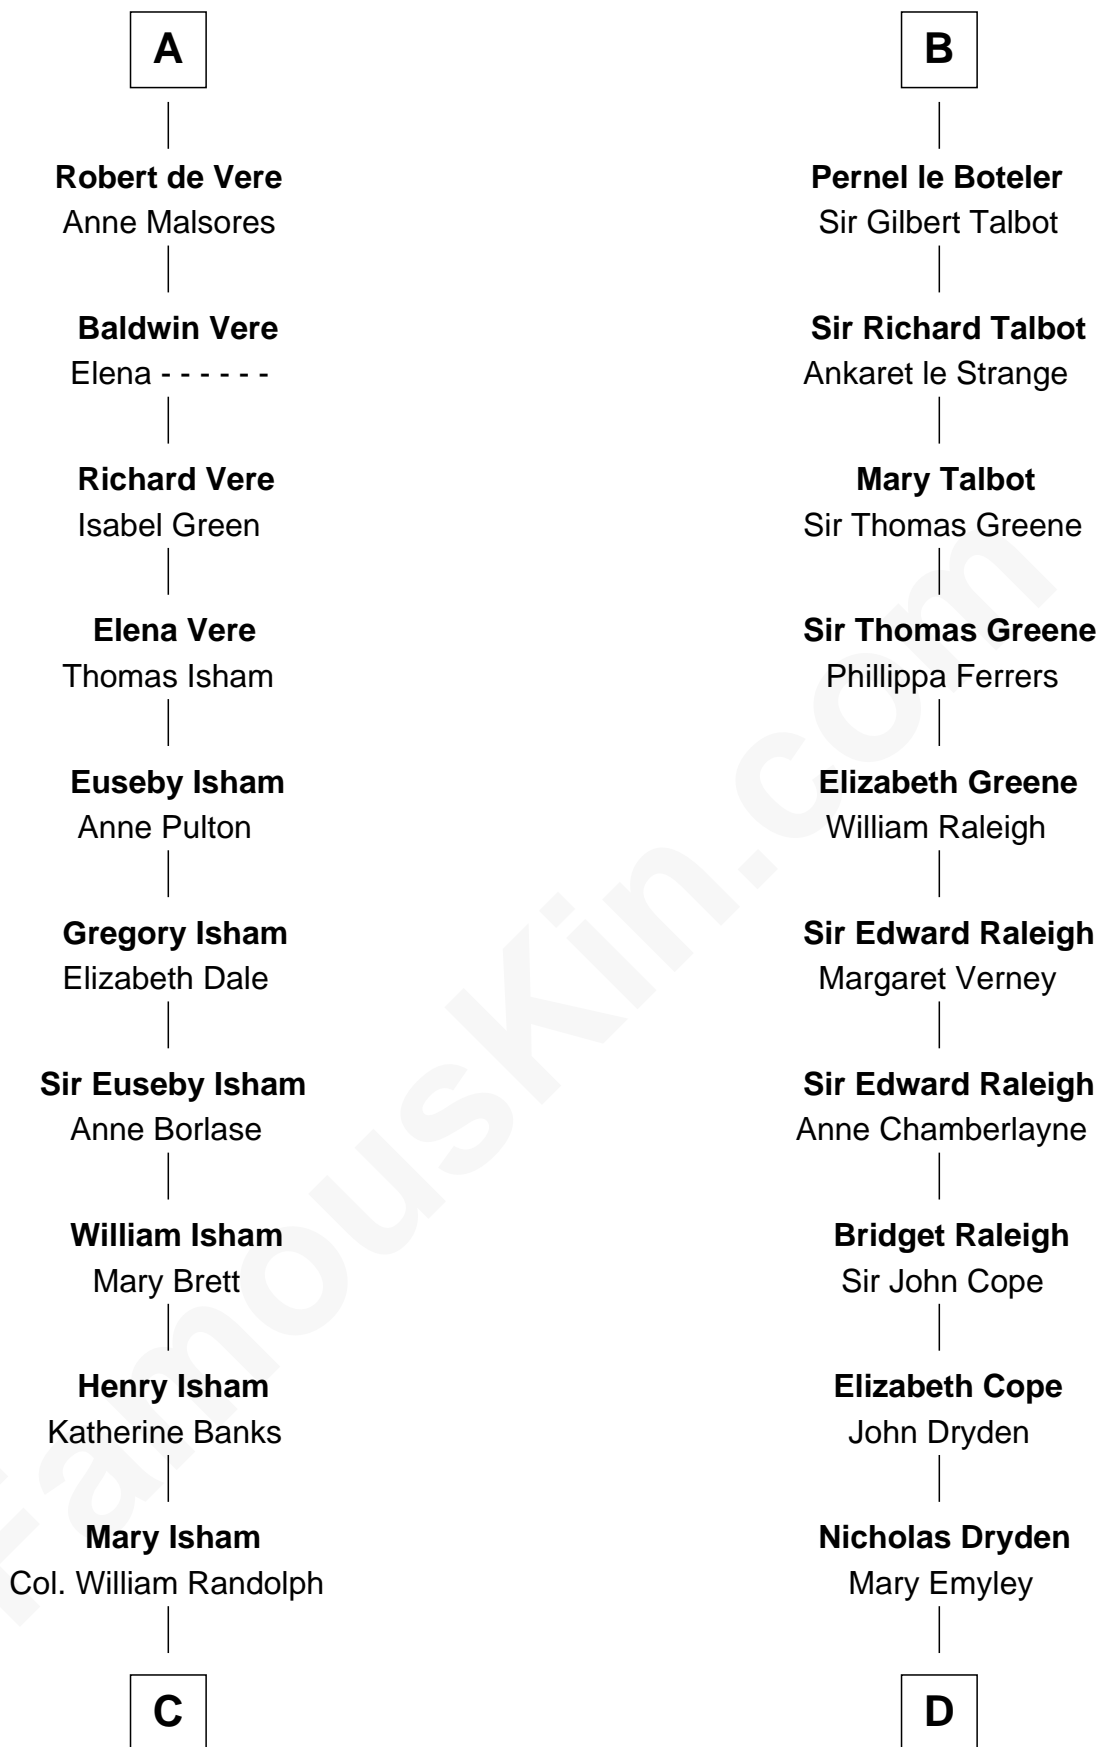

FamousKin.com Relationship Chart of

General Robert E. Lee

Confederate Army - U.S. Civil War

19th cousin 2 times removed of

Jonathan Swift

Author of Gulliver's Travels

C

Elizabeth Randolph

Richard Bland

Mary Bland

Henry Lee

Col. Henry Lee

Lucy Grymes

Maj. Gen. Henry Lee

Anne Hill Carter

General Robert E. Lee