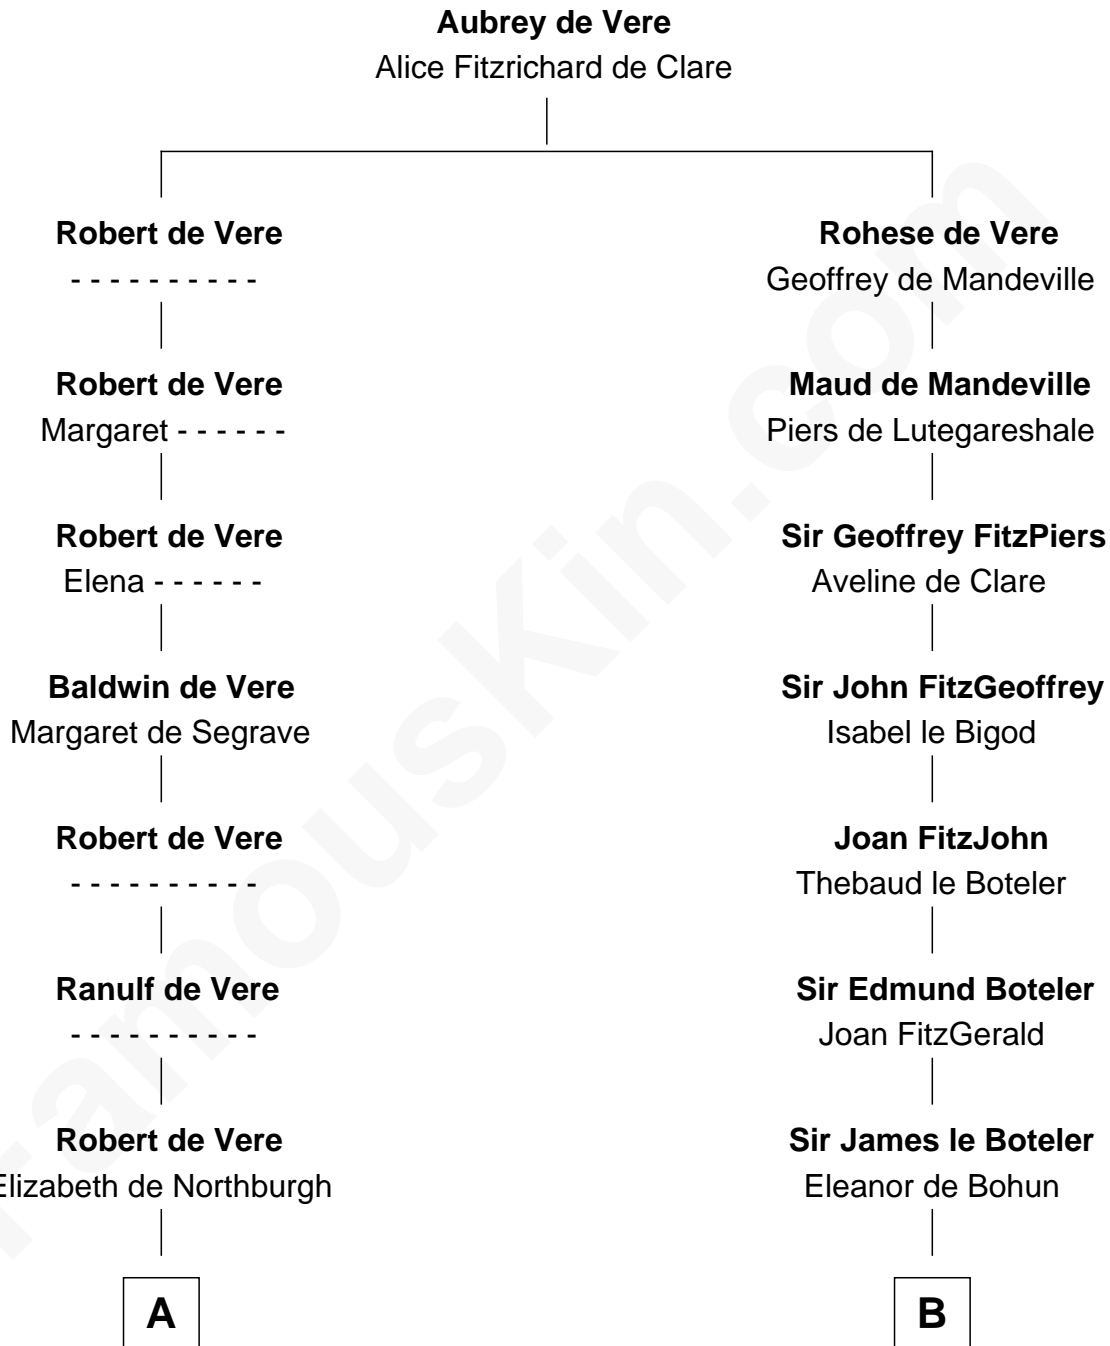

FamousKin.com Relationship Chart of

General Robert E. Lee

Confederate Army - U.S. Civil War

19th cousin 2 times removed of

Jonathan Swift

Author of Gulliver's Travels

C

Elizabeth Randolph

Richard Bland

Mary Bland

Henry Lee

Col. Henry Lee

Lucy Grymes

Maj. Gen. Henry Lee

Anne Hill Carter

General Robert E. Lee