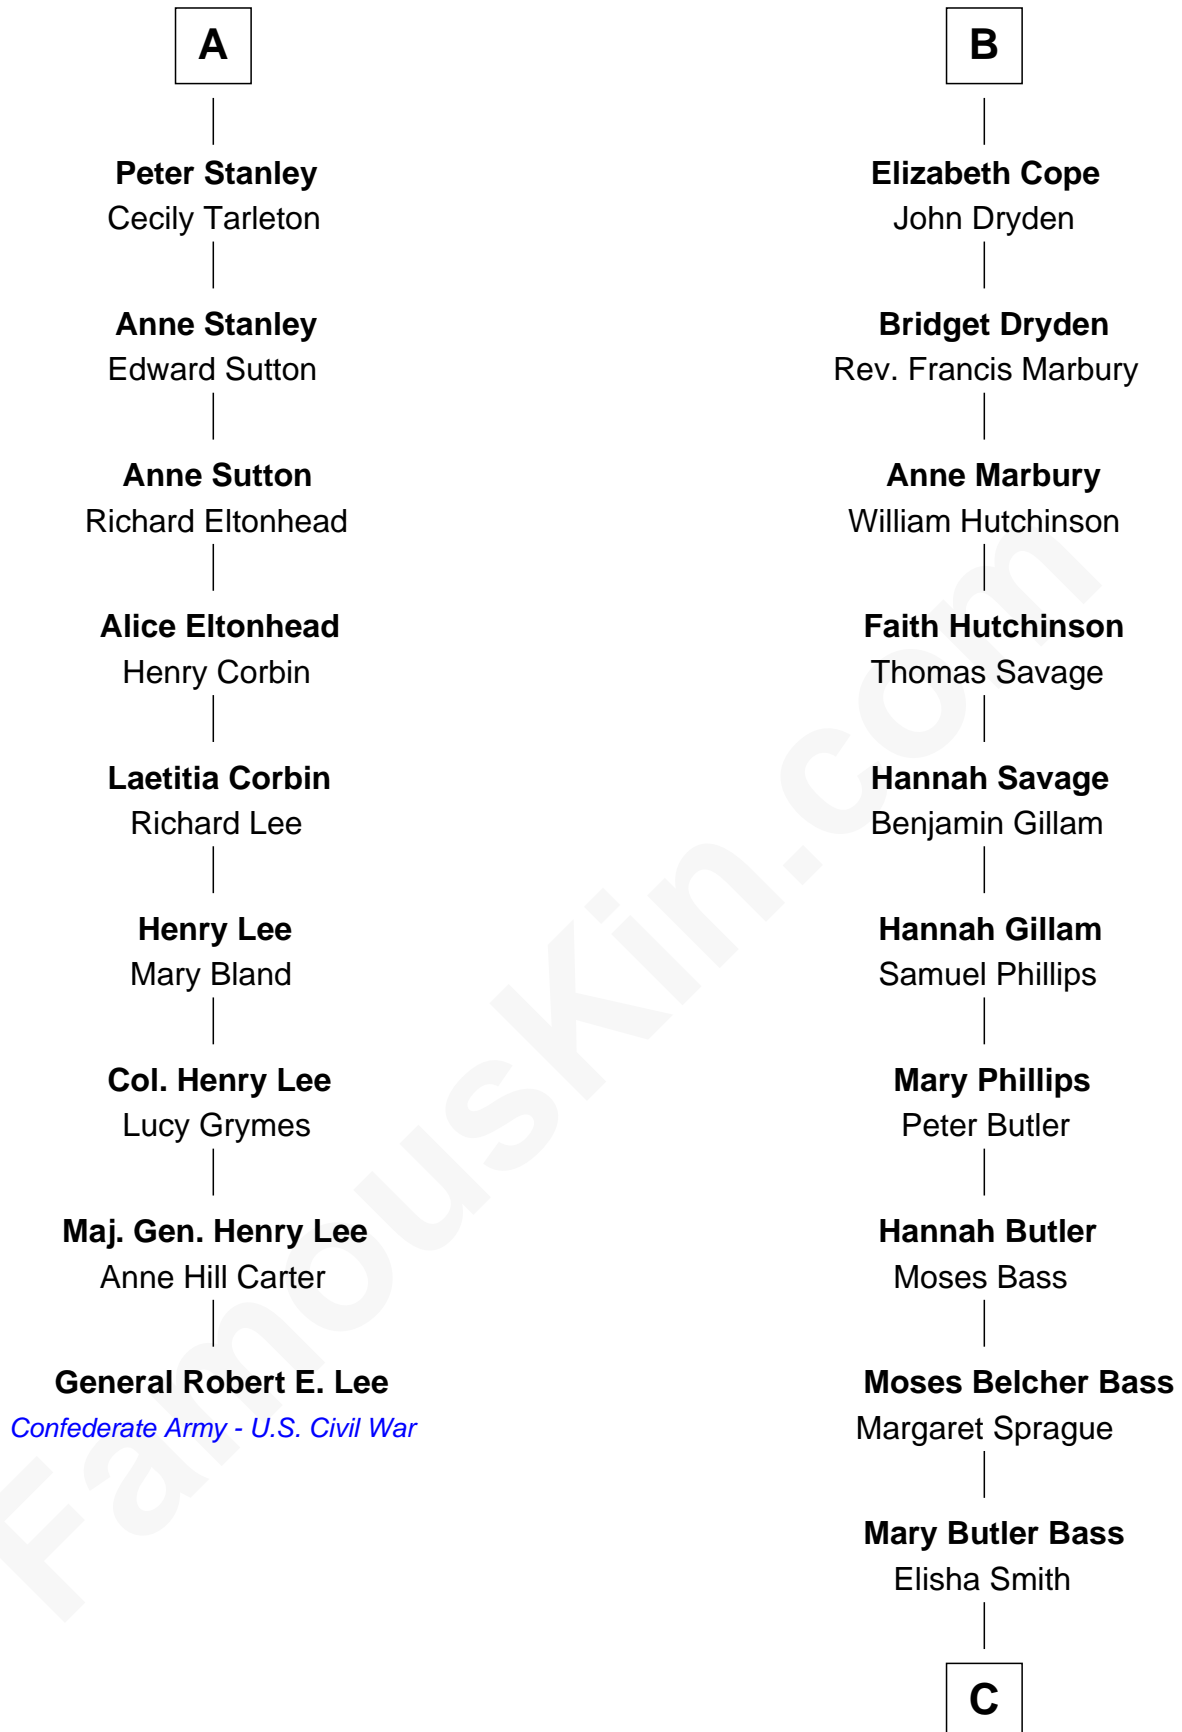

FamousKin.com Relationship Chart of

General Robert E. Lee

Confederate Army - U.S. Civil War

15th cousin 5 times removed of

Erskine Childers

4th President of Ireland

C

Cordelia Miller Smith
William Robert Pearmain

Margaret Cushing Pearmain
Dr. Hamilton Osgood

Mary Alden Osgood
Erskine Childers

Erskine Childers
4th President of Ireland

FamousKin.com