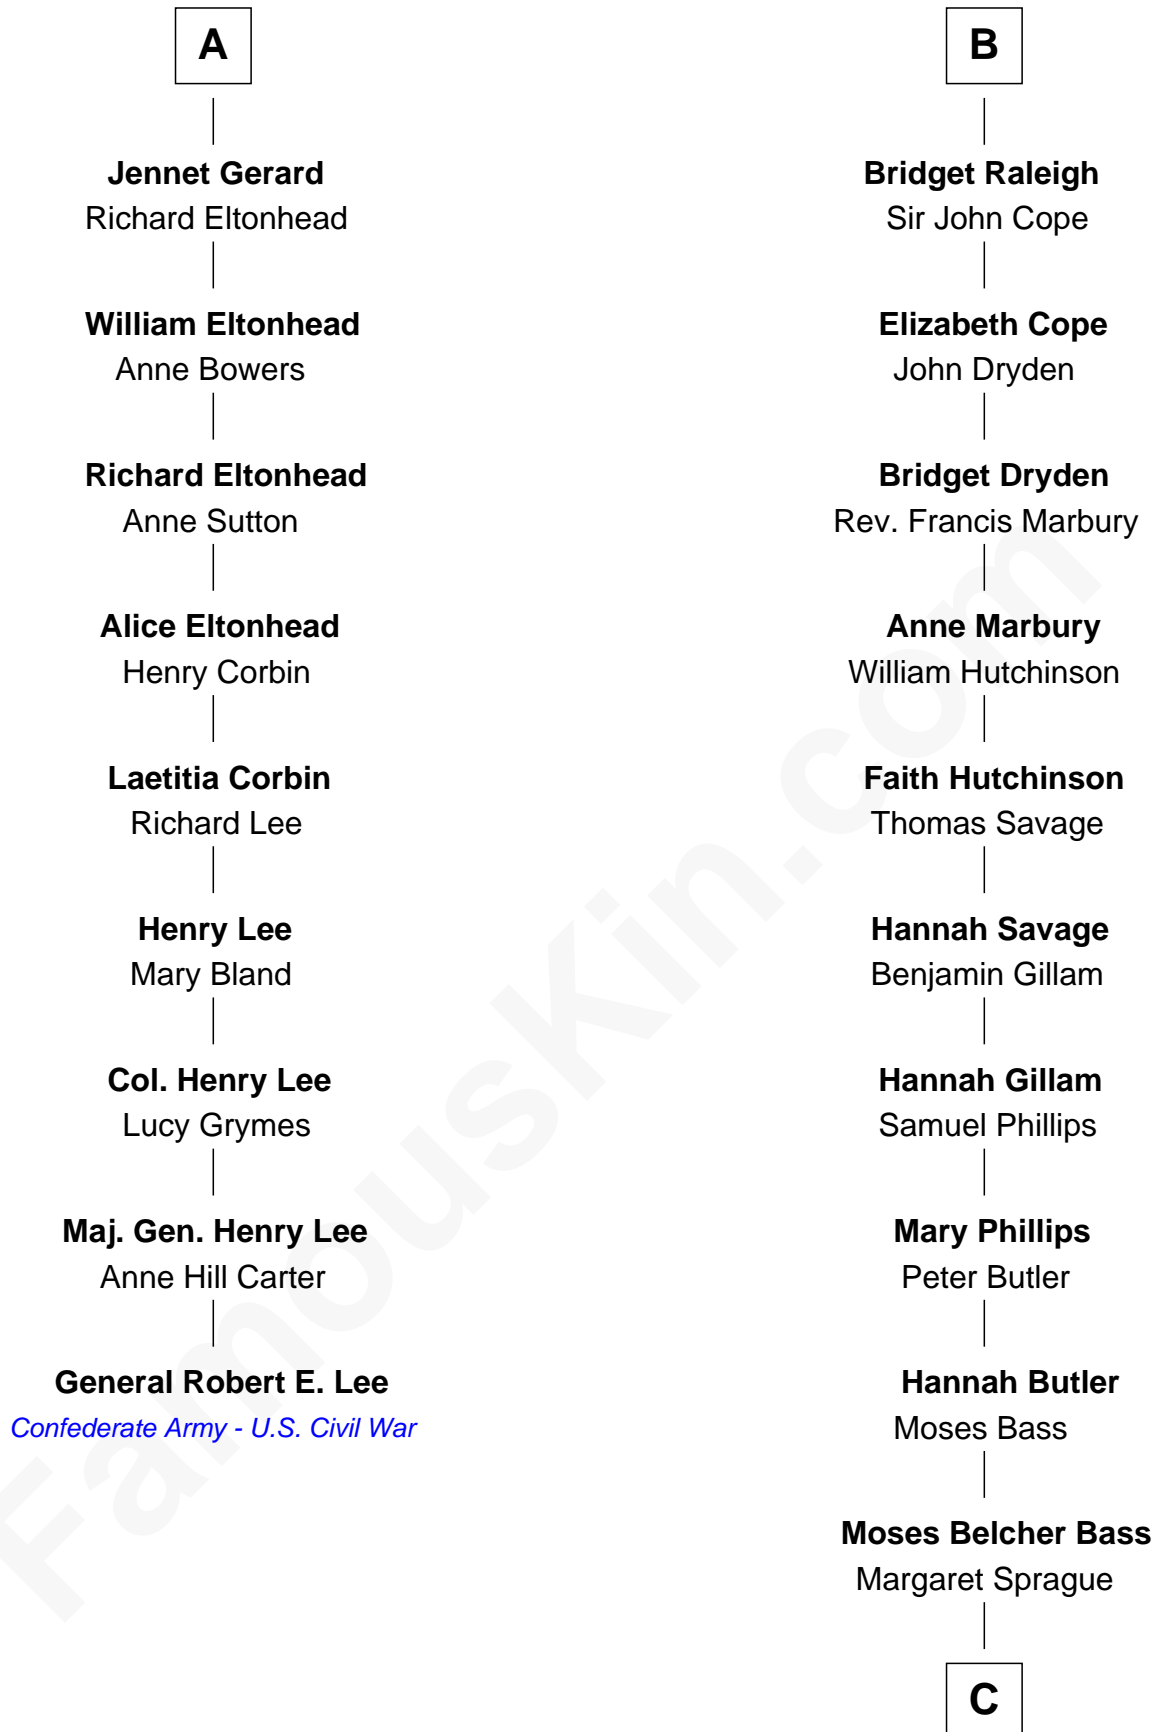

# FamousKin.com Relationship Chart of

**General Robert E. Lee**

*Confederate Army - U.S. Civil War*

15th cousin 6 times removed of

**Erskine Childers**

*4th President of Ireland*

**Edmund Fitzalan**

Alice de Warenne

**Richard Fitzalan**  
Eleanor Plantagenet

**Sir Richard Fitzalan**  
Elizabeth de Bohun

**Elizabeth Fitzalan**  
Sir Robert Goushill

**Joan Goushill**  
Sir Thomas Stanley

**Katherine Stanley**  
Sir John Savage

**Dulcia Savage**  
Sir Henry Bold

**Maud Bold**  
Thomas Gerard

**A**

**Mary Fitzalan**  
John le Strange

**Ankaret le Strange**  
Sir Richard Talbot

**Mary Talbot**  
Sir Thomas Greene

**Sir Thomas Greene**  
Phillippa Ferrers

**Elizabeth Greene**  
William Raleigh

**Sir Edward Raleigh**  
Margaret Verney

**Sir Edward Raleigh**  
Anne Chamberlayne

**B**

C

**Mary Butler Bass**

Elisha Smith

**Cordelia Miller Smith**