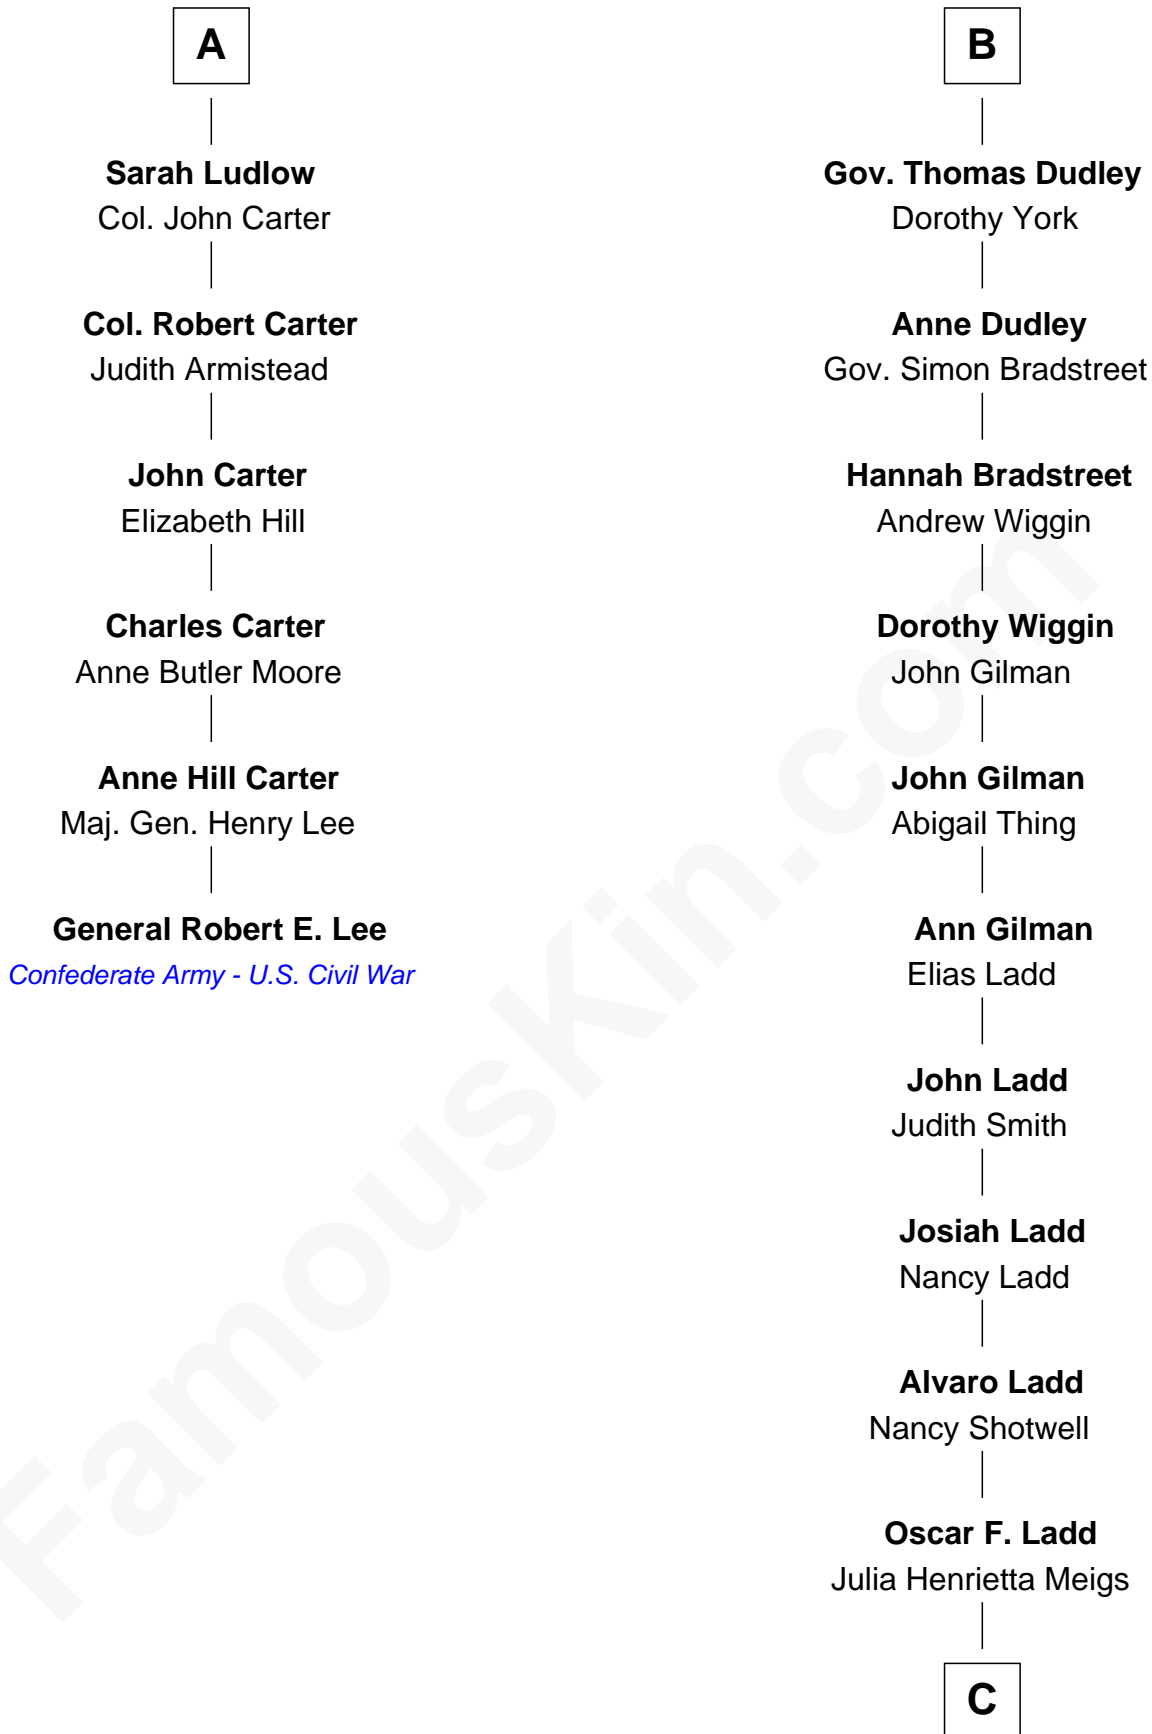

FamousKin.com Relationship Chart of

General Robert E. Lee

Confederate Army - U.S. Civil War

12th cousin 6 times removed of

Alan Ladd

Movie Actor

Sir Walter Blount

Sancha de Ayala

C

Alan Harwood Ladd

Selina Raleigh

Alan Ladd

Movie Actor

FamousKin.com