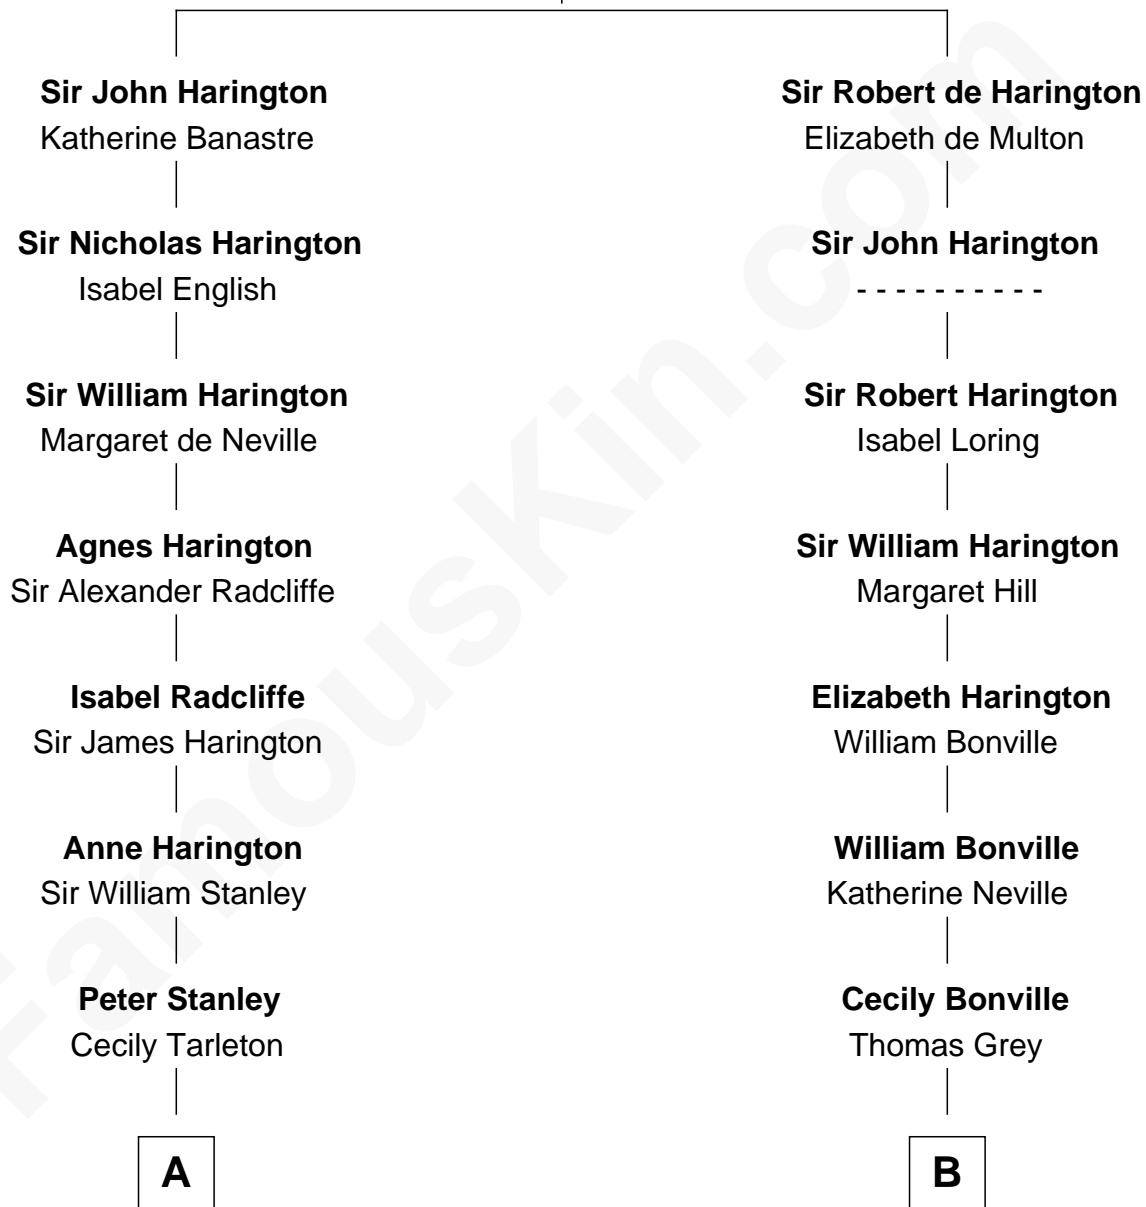

FamousKin.com Relationship Chart of

General Robert E. Lee

Confederate Army - U.S. Civil War

14th cousin 7 times removed of

Alan Ladd

Movie Actor

Sir John de Harington

Joan - - - - -