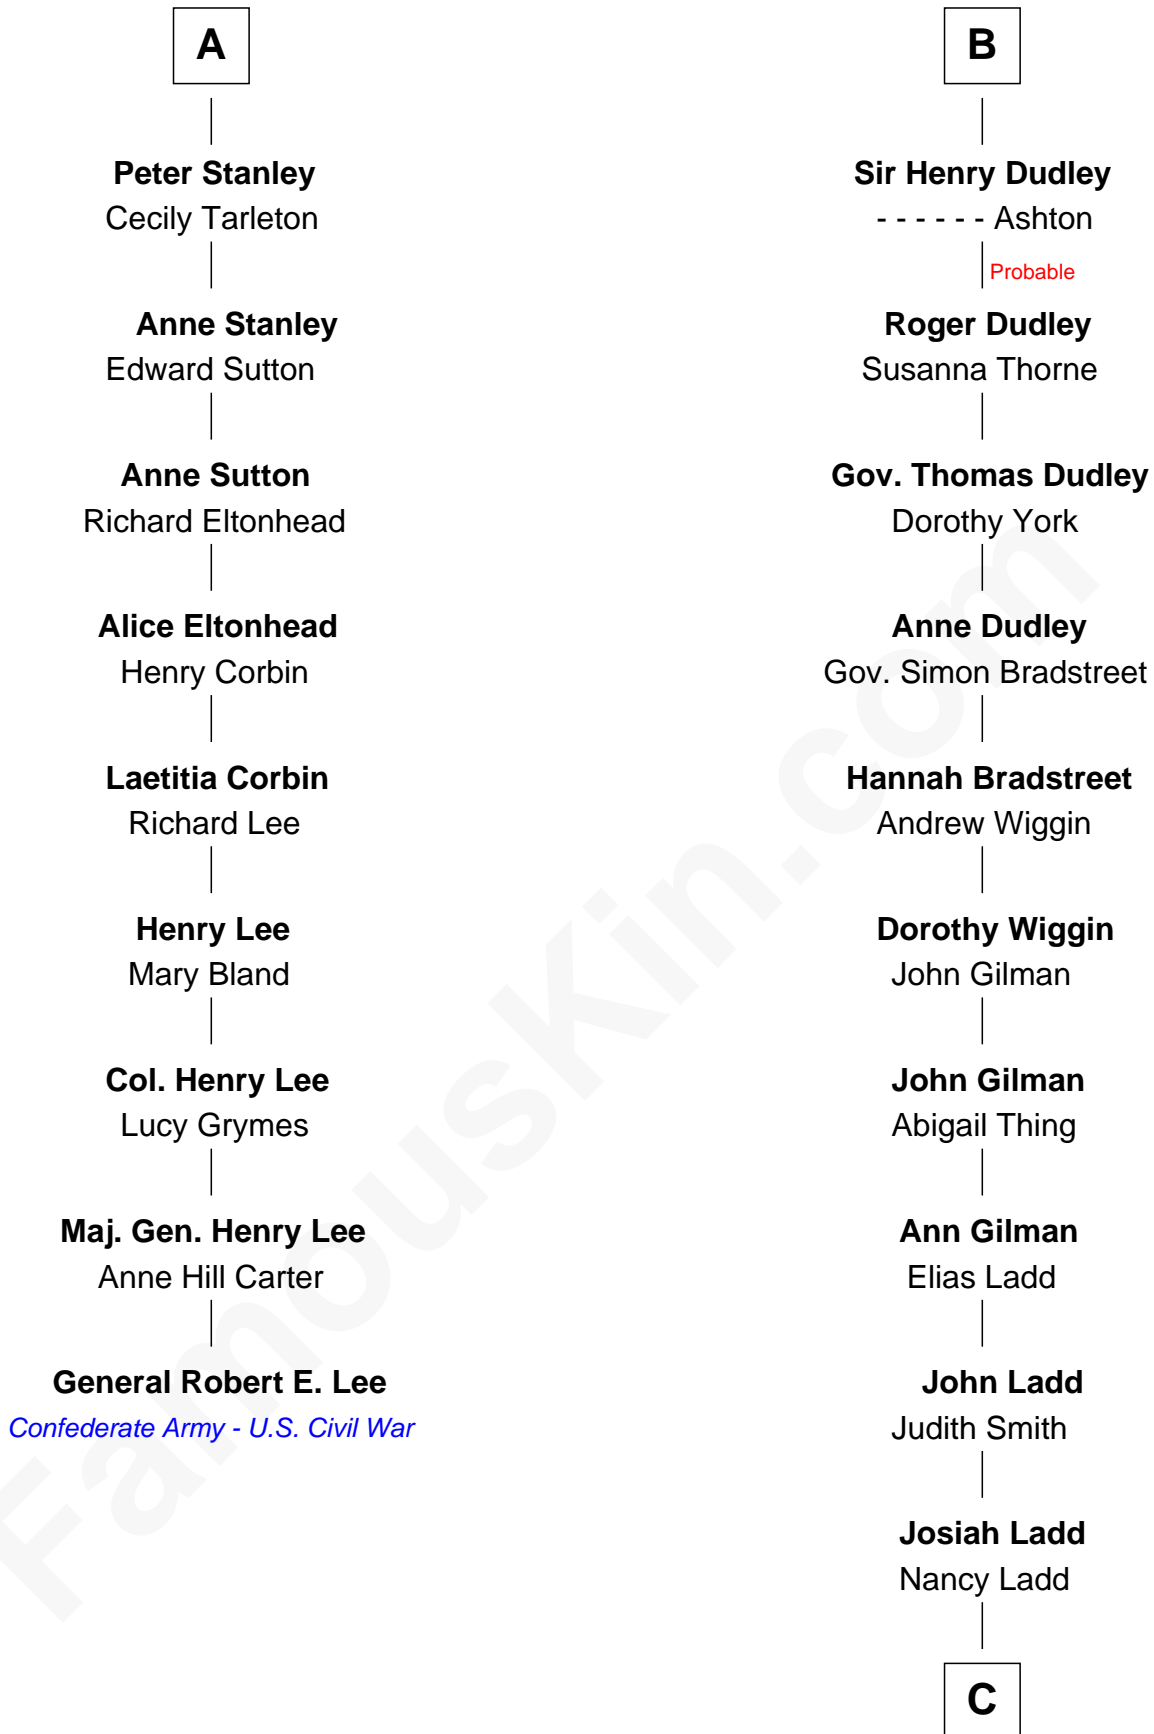

# FamousKin.com Relationship Chart of

**General Robert E. Lee**

*Confederate Army - U.S. Civil War*

15th cousin 5 times removed of

**Alan Ladd**

*Movie Actor*

**Ralph de Stafford**

*with wife  
Katherine de Hastang*

*with wife  
Margaret de Audley*

**Jane de Stafford**  
Sir Nicholas Beke

**Elizabeth de Beke**  
Sir Robert de Swinnerton

**Maud de Swinnerton**  
Sir John Savage

**Mary Savage**  
William Stanley

**William Stanley**  
Alice Hoghton

**Sir William Stanley**  
Agnes Grosvenor

**Sir William Stanley**  
Anne Harington

**Beatrice de Stafford**  
Thomas de Ros

**Margaret de Ros**  
Sir Reynold Grey

**Margaret Grey**  
Sir William Bonville

**William Bonville**  
Elizabeth Harington

**William Bonville**  
Katherine Neville

**Cecily Bonville**  
Thomas Grey

**Cecily Grey**  
Sir John Sutton

**A**

**B**

**C**

**Alvaro Ladd**  
Nancy Shotwell

**Oscar F. Ladd**  
Julia Henrietta Meigs