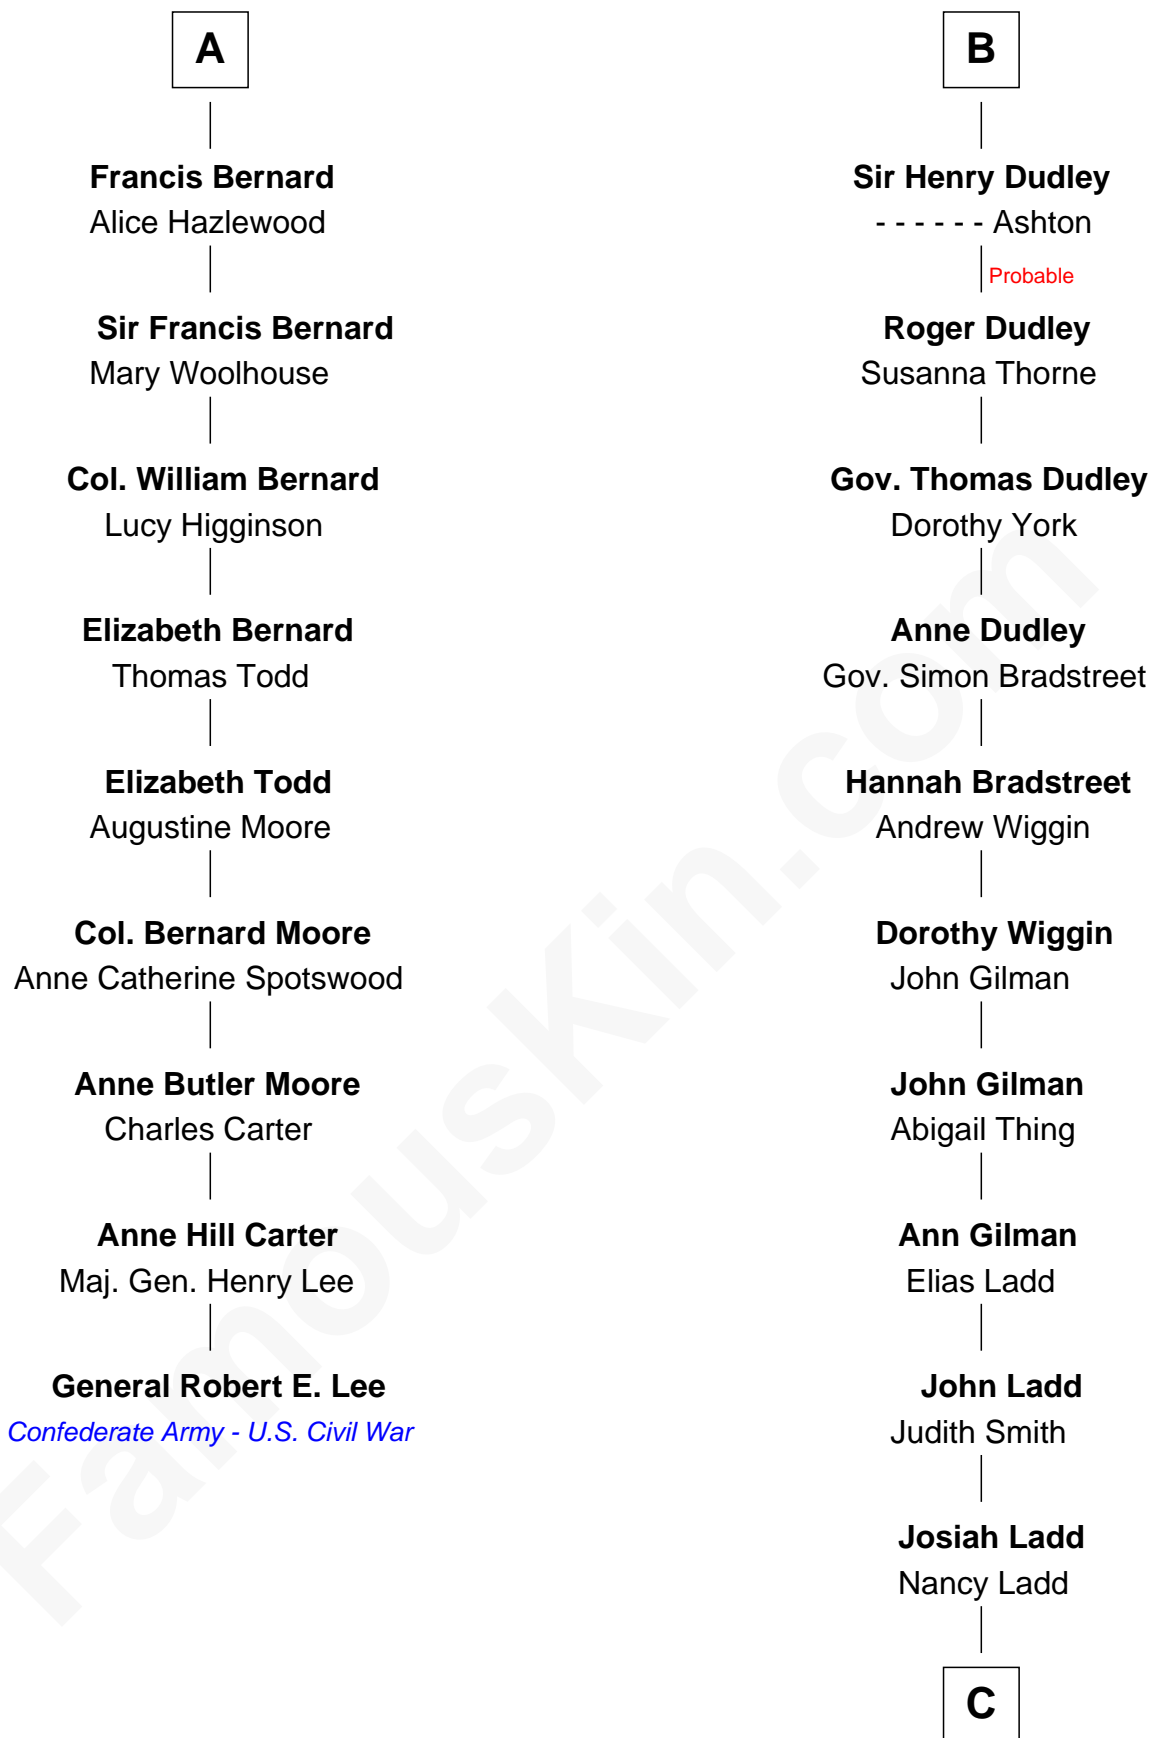

FamousKin.com Relationship Chart of

General Robert E. Lee

Confederate Army - U.S. Civil War

15th cousin 5 times removed of

Alan Ladd

Movie Actor

Margaret de Audley

Ralph de Stafford

C

—
Alvaro Ladd
Nancy Shotwell

—
Oscar F. Ladd
Julia Henrietta Meigs

—
Alan Harwood Ladd
Selina Raleigh

—
Alan Ladd
Movie Actor

FamousKin.com