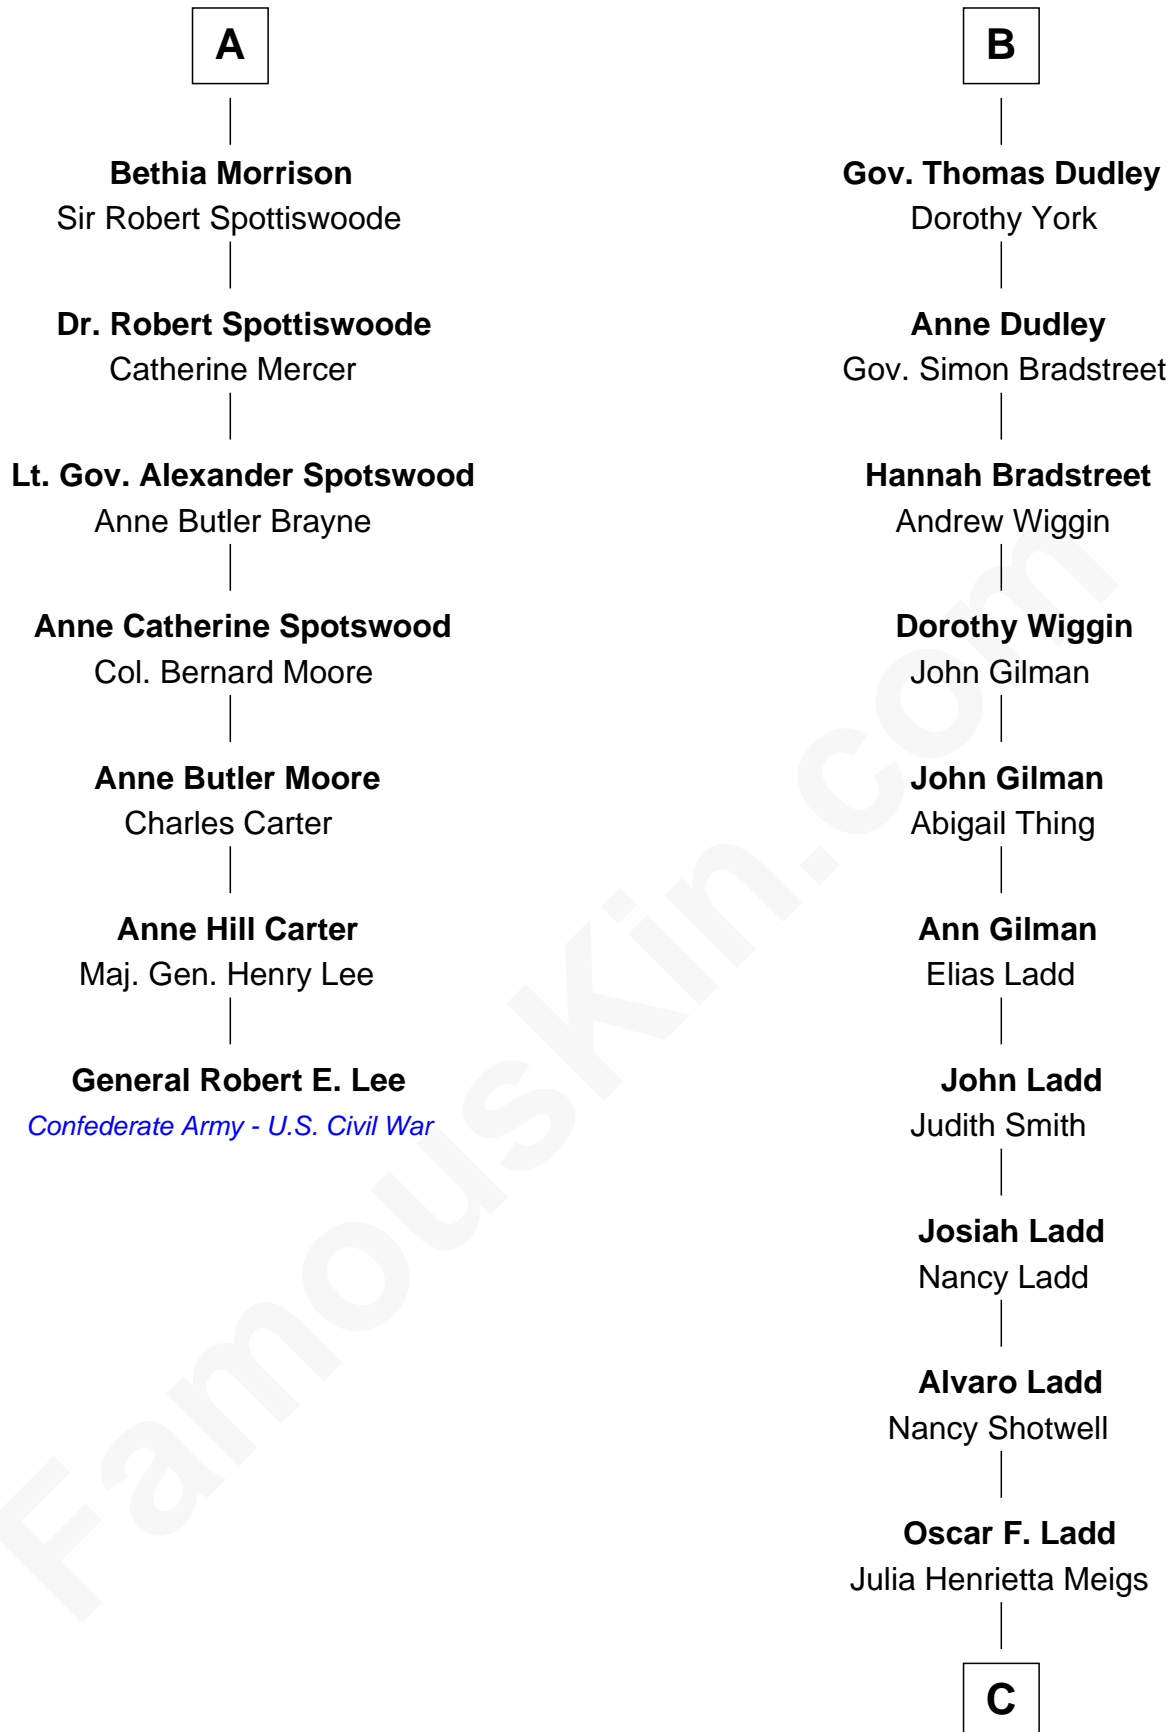

FamousKin.com Relationship Chart of

General Robert E. Lee

Confederate Army - U.S. Civil War

13th cousin 5 times removed of

Alan Ladd

Movie Actor

Sir Thomas de Holand

Alice Fitzalan

Isabel Arbuthnott

Sir Robert Maule

William Maule

Bethia Guthrie

Eleanor Maule

Sir Alexander Morrison

A

Eleanor Holand

Edward Cherleton

Joyce Cherleton

Sir John Tiptoft

Joyce Tiptoft

Sir Edmund Sutton

Sir Edward Sutton

Cecily Willoughby

Sir John Sutton

Cecily Grey

Sir Henry Dudley

----- Ashton

Probable

Roger Dudley

Susanna Thorne

B

C