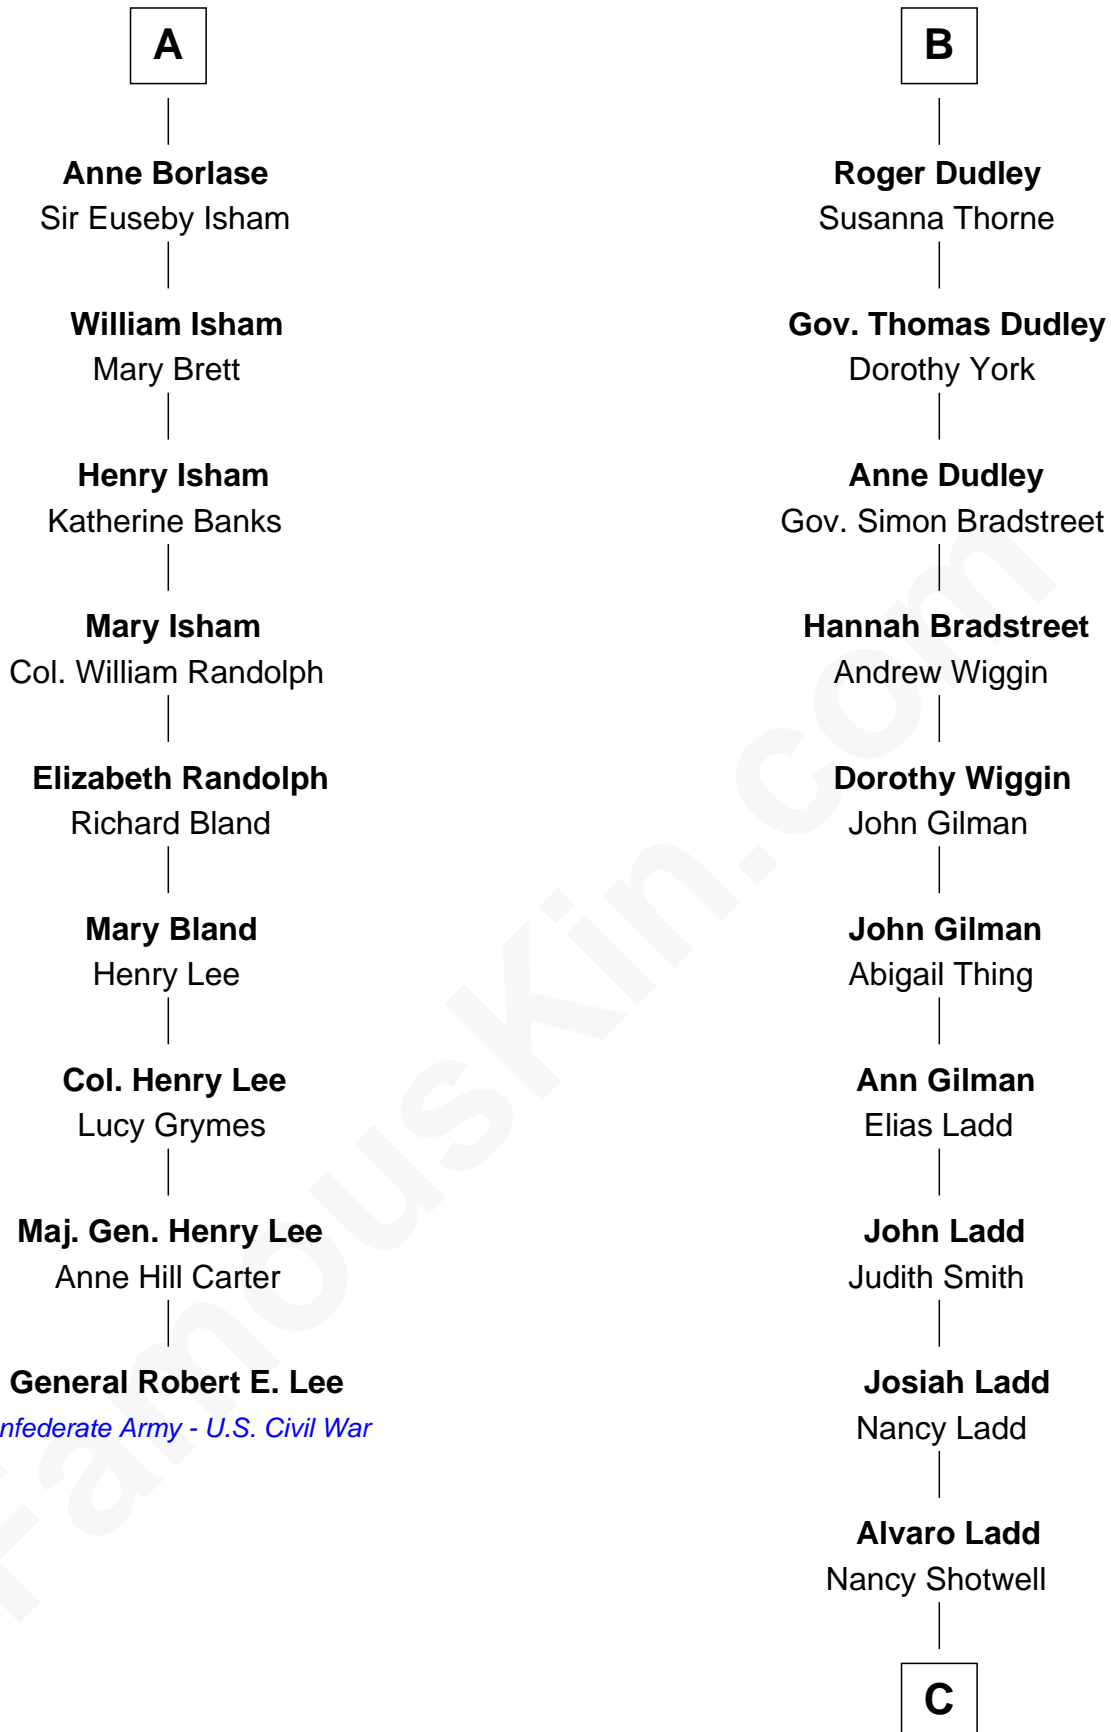

FamousKin.com Relationship Chart of

General Robert E. Lee

Confederate Army - U.S. Civil War

15th cousin 4 times removed of

Alan Ladd

Movie Actor

Sir Philip le Despencer

Elizabeth - - - - -

Sir Philip le Despencer

Elizabeth de Tibetot

Margery Despencer

Sir Roger Wentworth

Margaret Wentworth

Sir William Hopton

Margaret Hopton

Sir Philip Booth

Cecily Willoughby

Sir John Sutton

Cecily Grey

Sir Henry Dudley

- - - - - Ashton

Probable

B

C