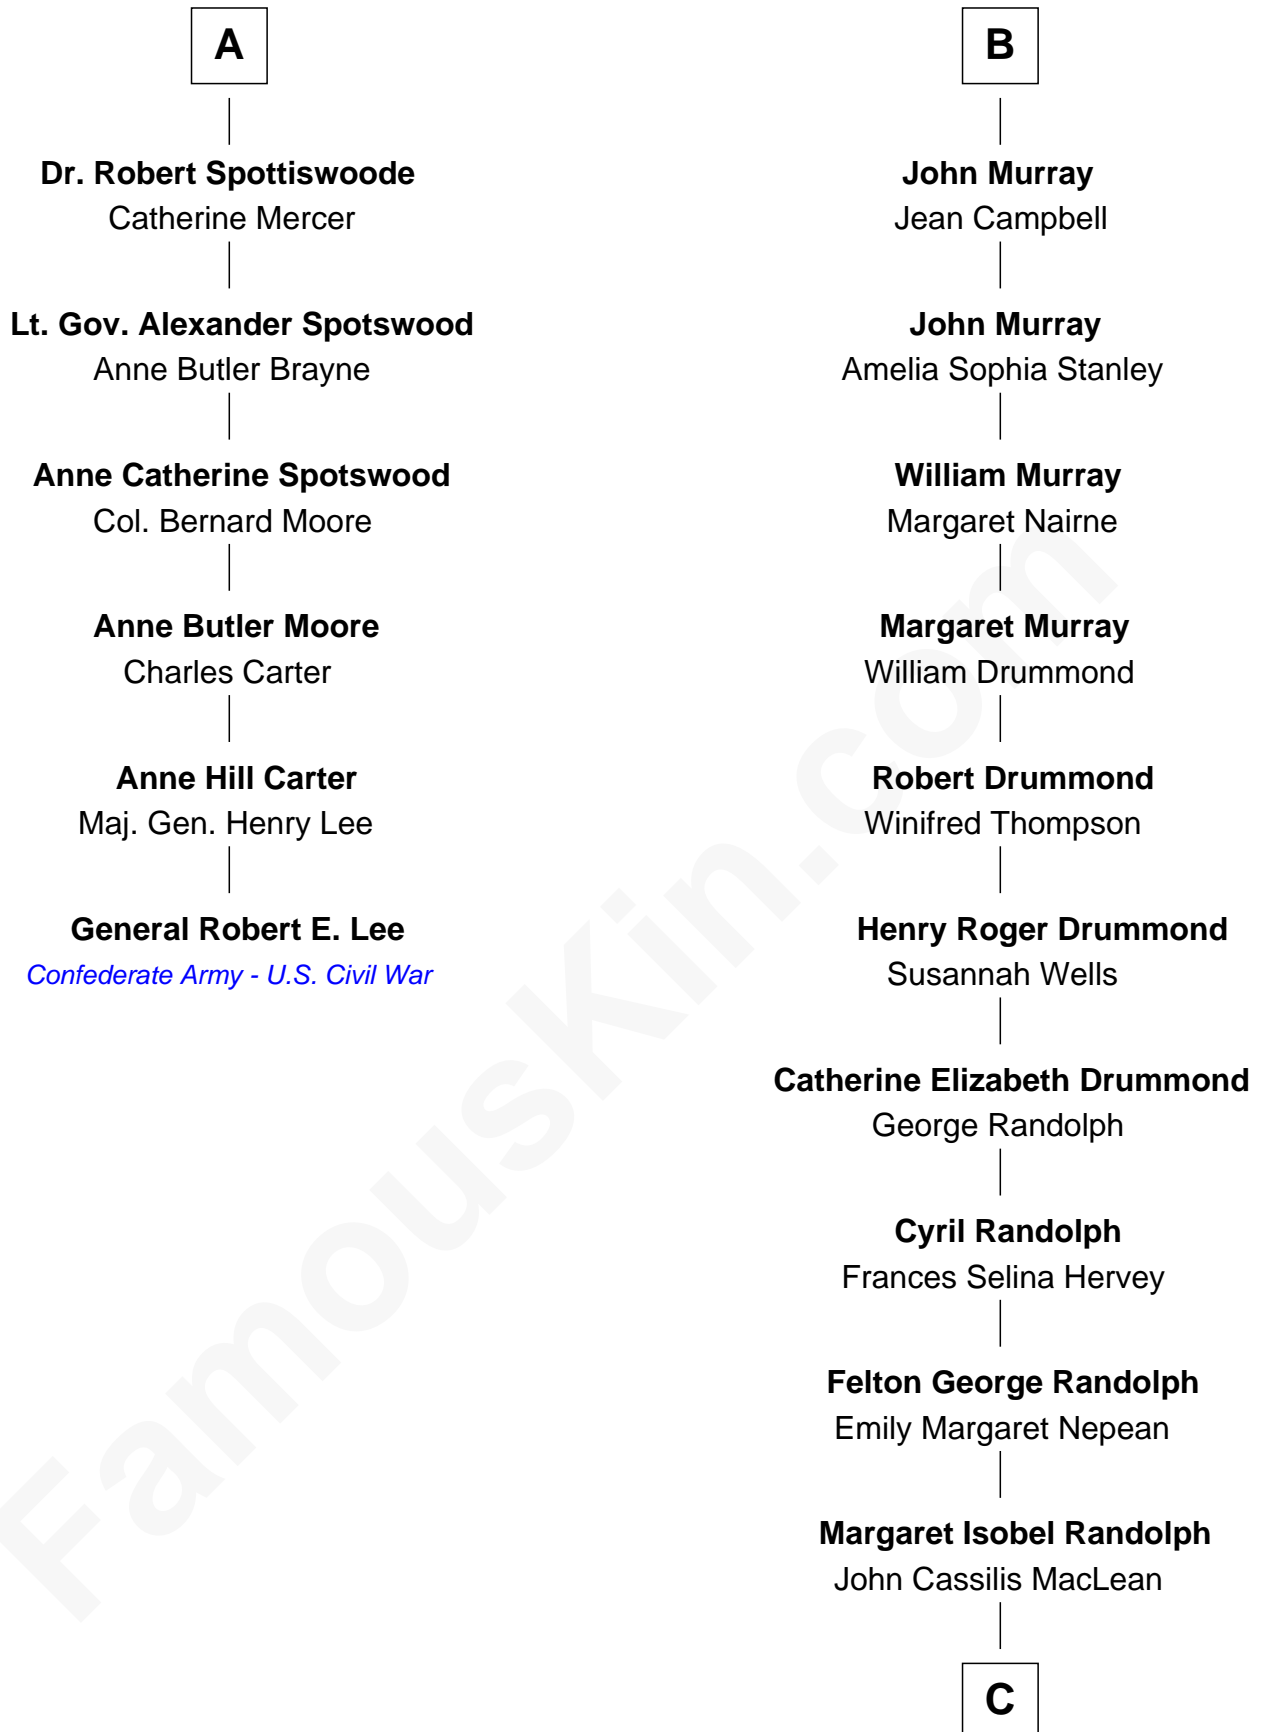

FamousKin.com Relationship Chart of

General Robert E. Lee

Confederate Army - U.S. Civil War

12th cousin 6 times removed of

Hugh Grant

Movie Actor

Sir David Lindsay

Marjory Ogilvie

FamousKin.com