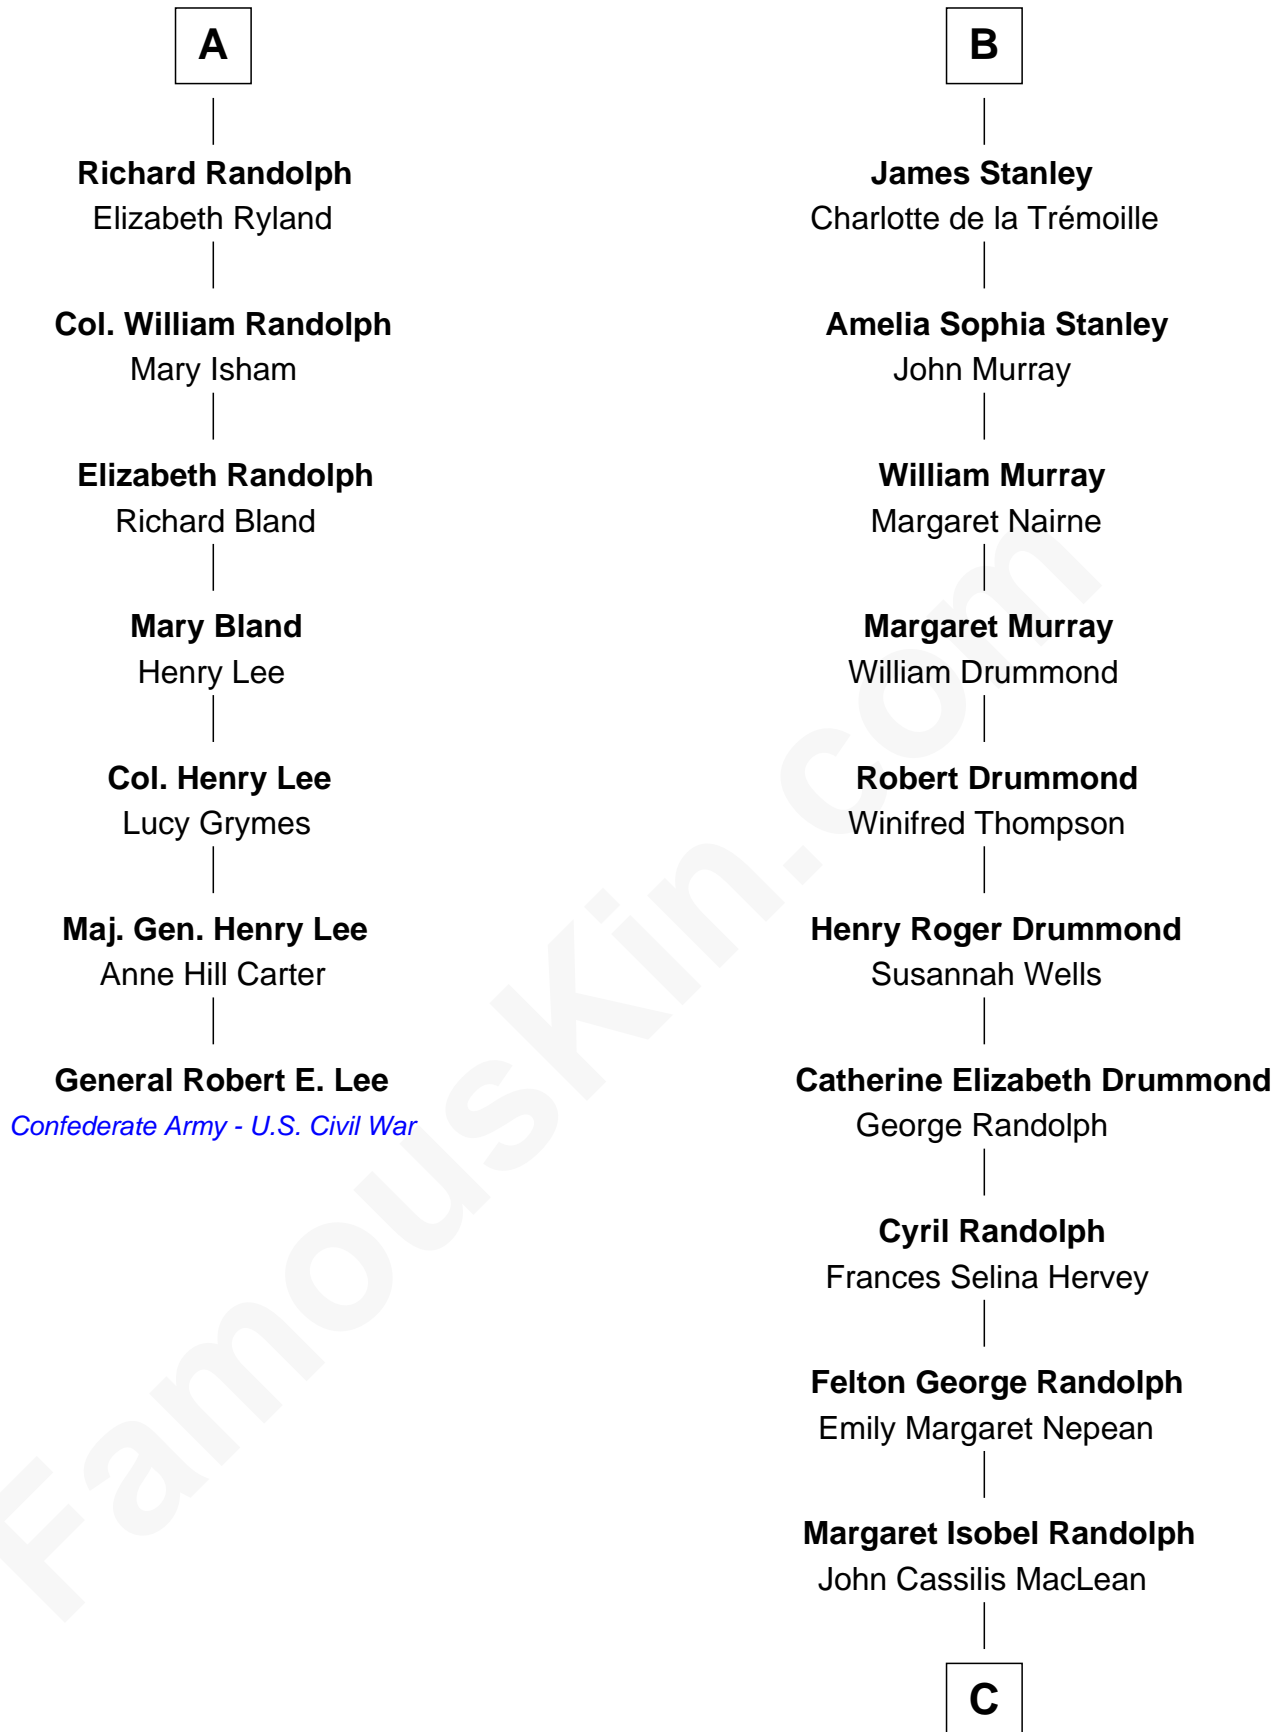

FamousKin.com Relationship Chart of

General Robert E. Lee

Confederate Army - U.S. Civil War

13th cousin 5 times removed of

Hugh Grant

Movie Actor

C

Fynvola Susan MacLean