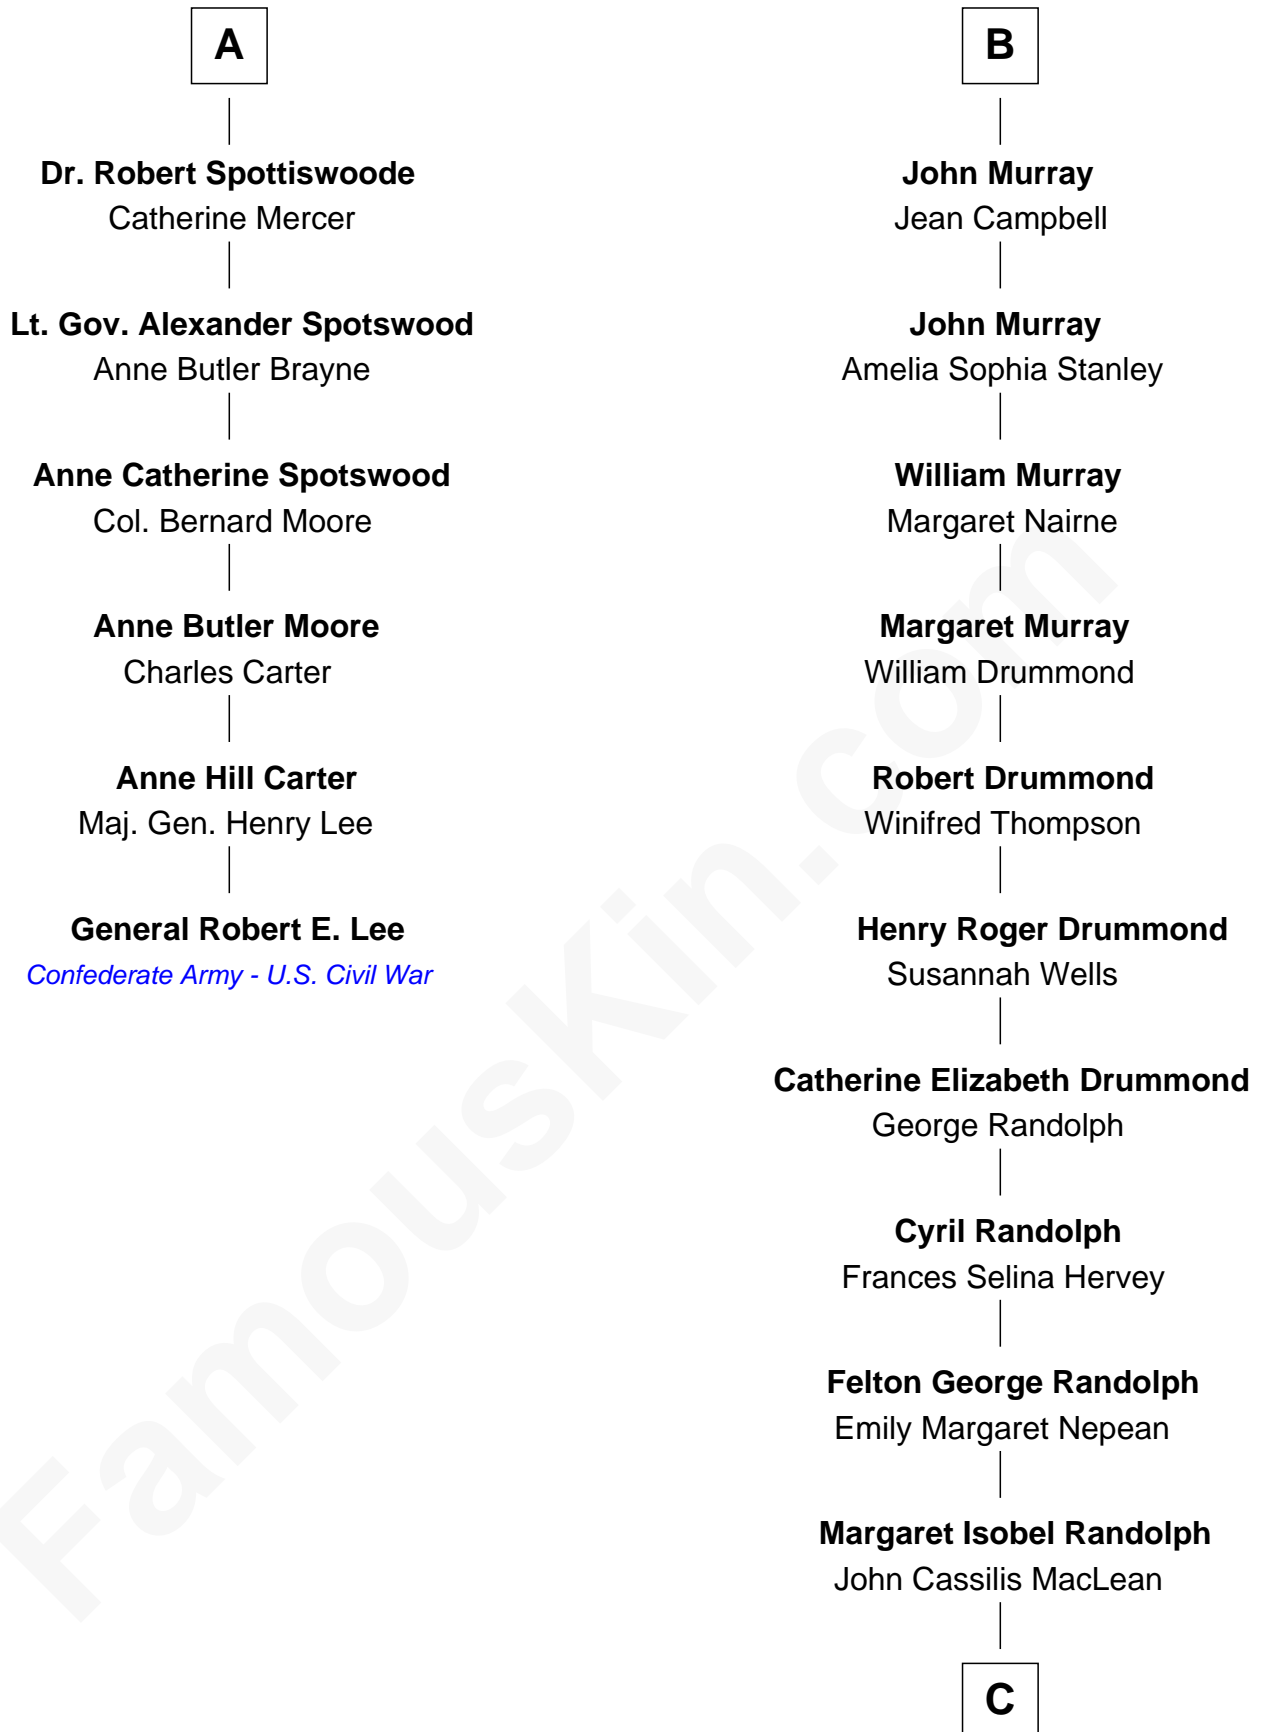

# FamousKin.com Relationship Chart of

**General Robert E. Lee**

*Confederate Army - U.S. Civil War*

12th cousin 6 times removed of

**Hugh Grant**

*Movie Actor*

**Sir John Beaufort**  
Margaret de Holand

**Joan Beaufort**  
Sir James Stewart

**John Stewart**  
Eleanor Sinclair

**Jean Stewart**  
James Arbuthnott

**Isabel Arbuthnott**  
Sir Robert Maule

**William Maule**  
Bethia Guthrie

**Eleanor Maule**  
Sir Alexander Morrison

**Bethia Morrison**  
Sir Robert Spottiswoode

**A**

**Joan Beaufort**  
Sir James Stewart

**Sir James Stewart**  
Margaret - - - - -

**Agnes Stewart**  
James IV, King of Scotland

**Janet Stewart**  
Malcolm Fleming

**Margaret Fleming**  
John Stewart

**John Stewart**  
Mary Ruthven

**Dorothea Stewart**  
William Murray

**B**

FamousKin.com