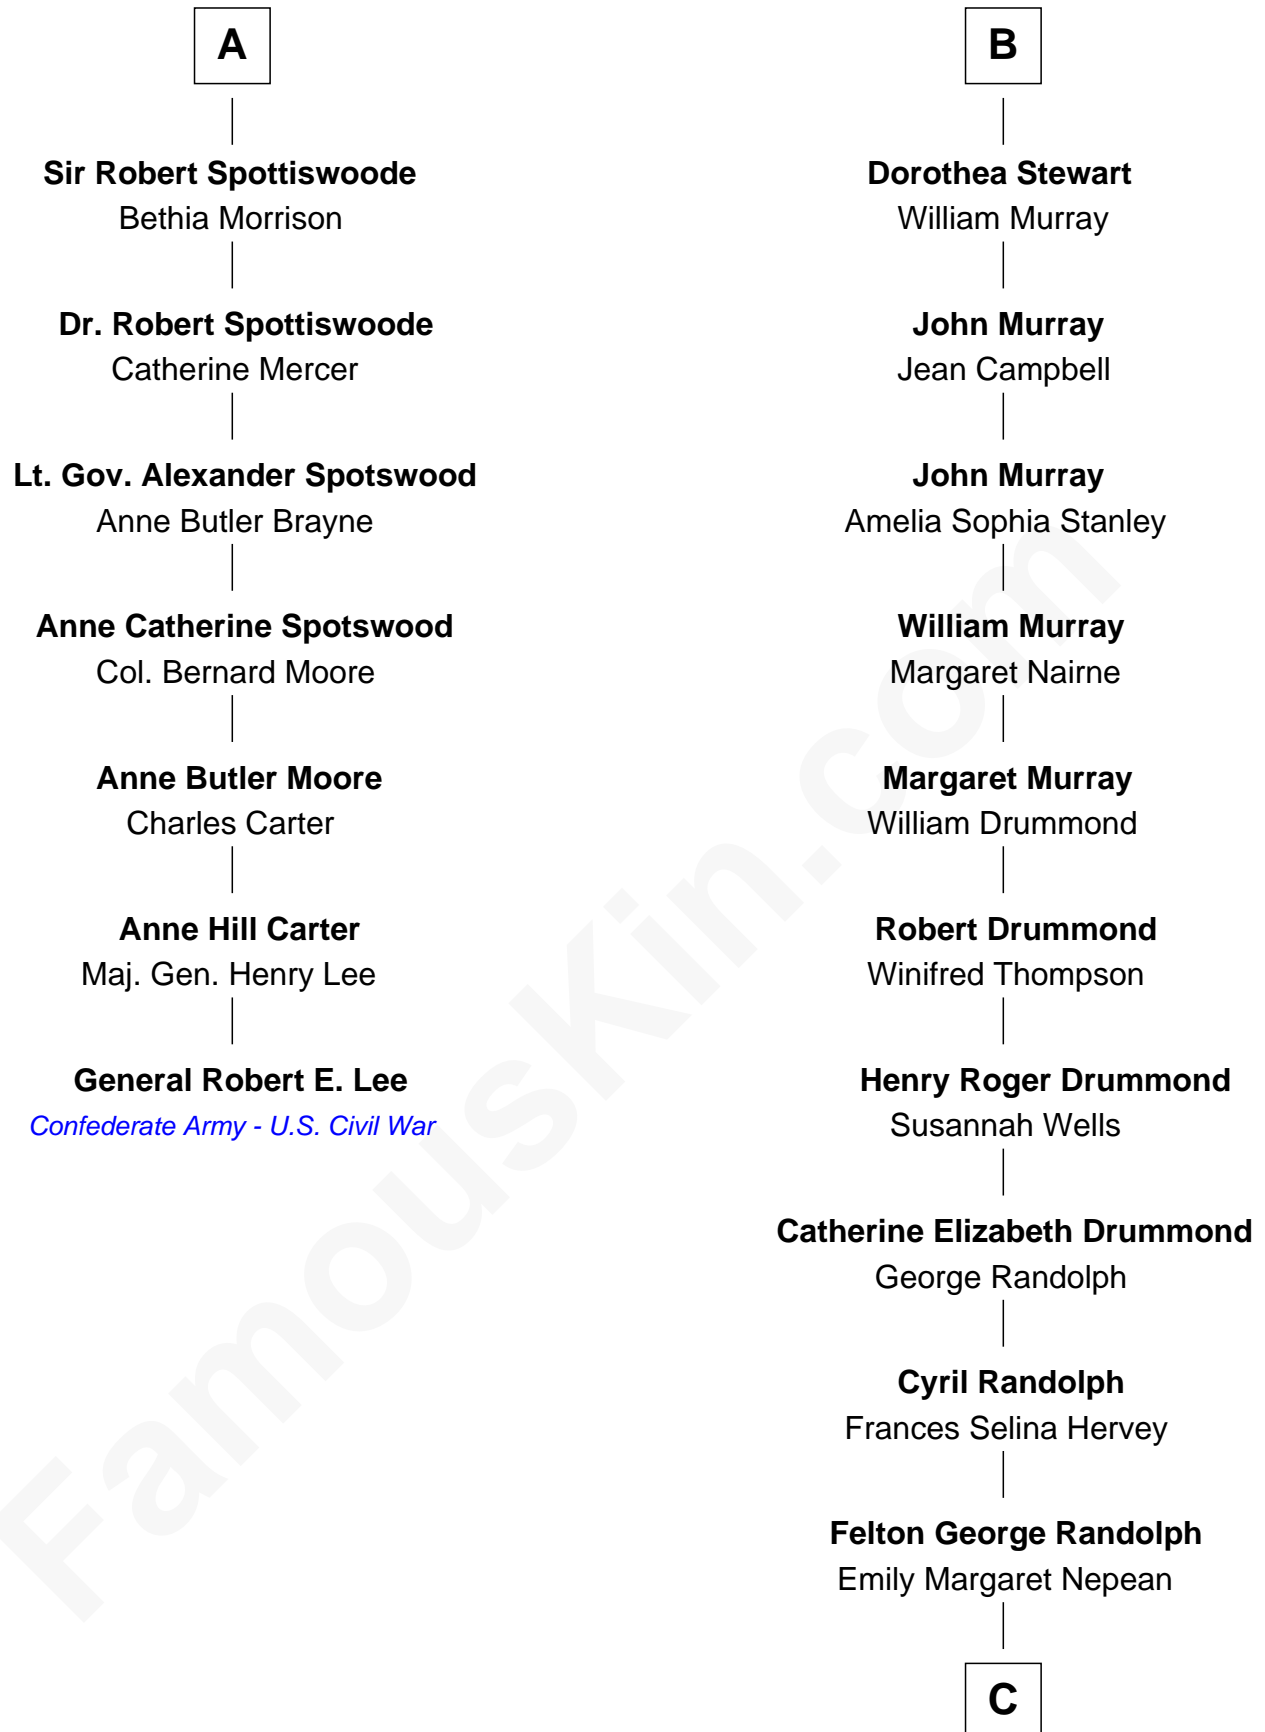

# FamousKin.com Relationship Chart of

**General Robert E. Lee**

*Confederate Army - U.S. Civil War*

13th cousin 6 times removed of

**Hugh Grant**

*Movie Actor*

**Robert III, King of Scotland**

Anabella Drummond

**C**

—  
**Margaret Isobel Randolph**

John Cassilis MacLean

—  
**Fynvola Susan MacLean**

James Murray Grant

—  
**Hugh Grant**

*Movie Actor*

FamousKin.com