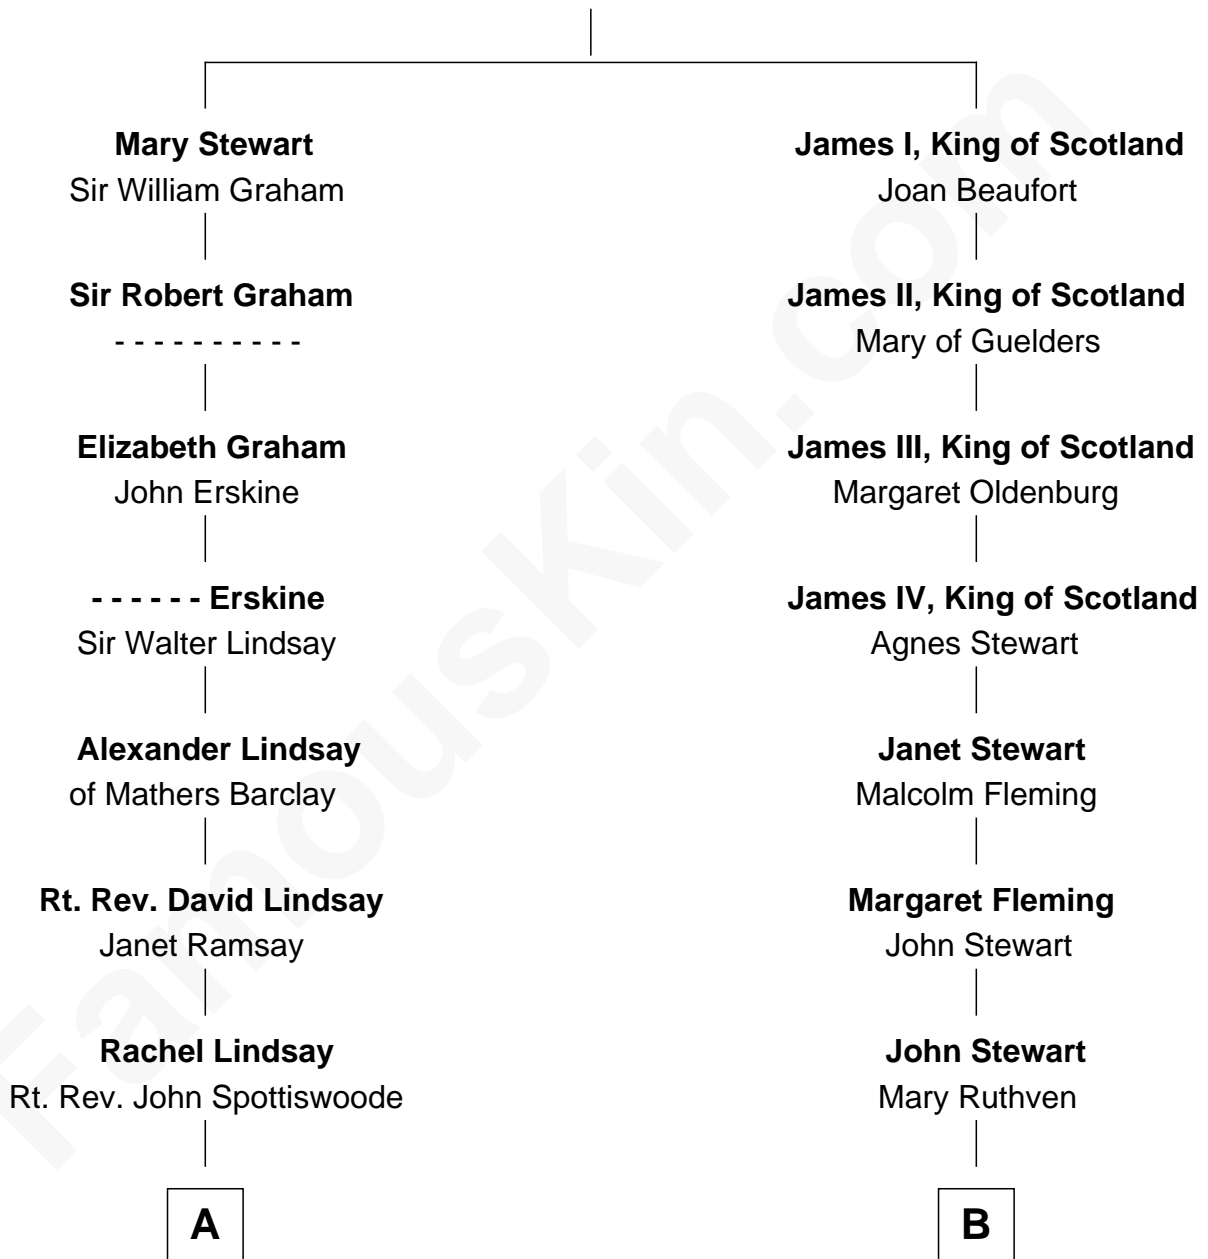

# FamousKin.com Relationship Chart of

**General Robert E. Lee**

*Confederate Army - U.S. Civil War*

13th cousin 6 times removed of

**Hugh Grant**

*Movie Actor*

**Robert III, King of Scotland**

Anabella Drummond

**C**

—  
**Margaret Isobel Randolph**

John Cassilis MacLean

—  
**Fynvola Susan MacLean**

James Murray Grant

—  
**Hugh Grant**

*Movie Actor*

FamousKin.com