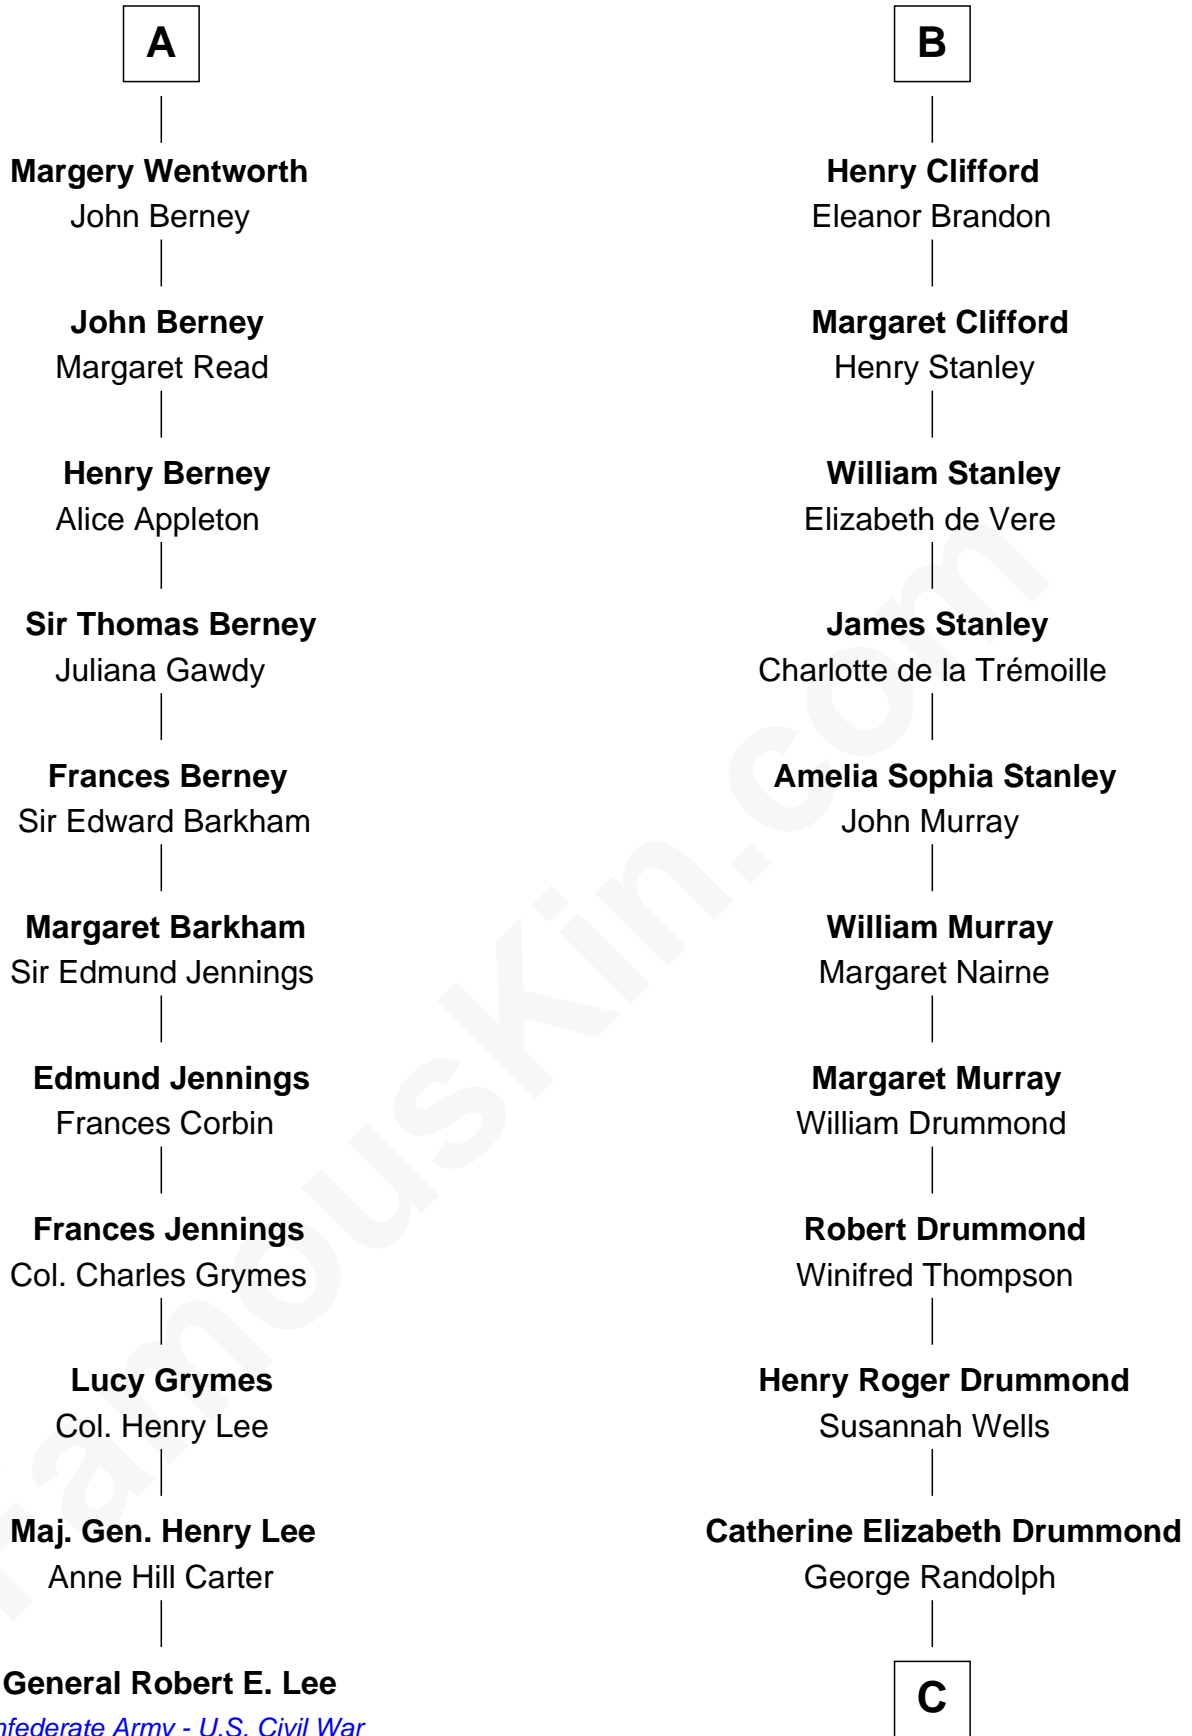

**FamousKin.com**  
**Relationship Chart of**  
**General Robert E. Lee**  
*Confederate Army - U.S. Civil War*  
 17th cousin 4 times removed of

**Hugh Grant**  
*Movie Actor*

**C**

—  
**Cyril Randolph**

Frances Selina Hervey

—  
**Felton George Randolph**

Emily Margaret Nepean

—  
**Margaret Isobel Randolph**

John Cassilis MacLean

—  
**Fynvola Susan MacLean**

James Murray Grant

—  
**Hugh Grant**