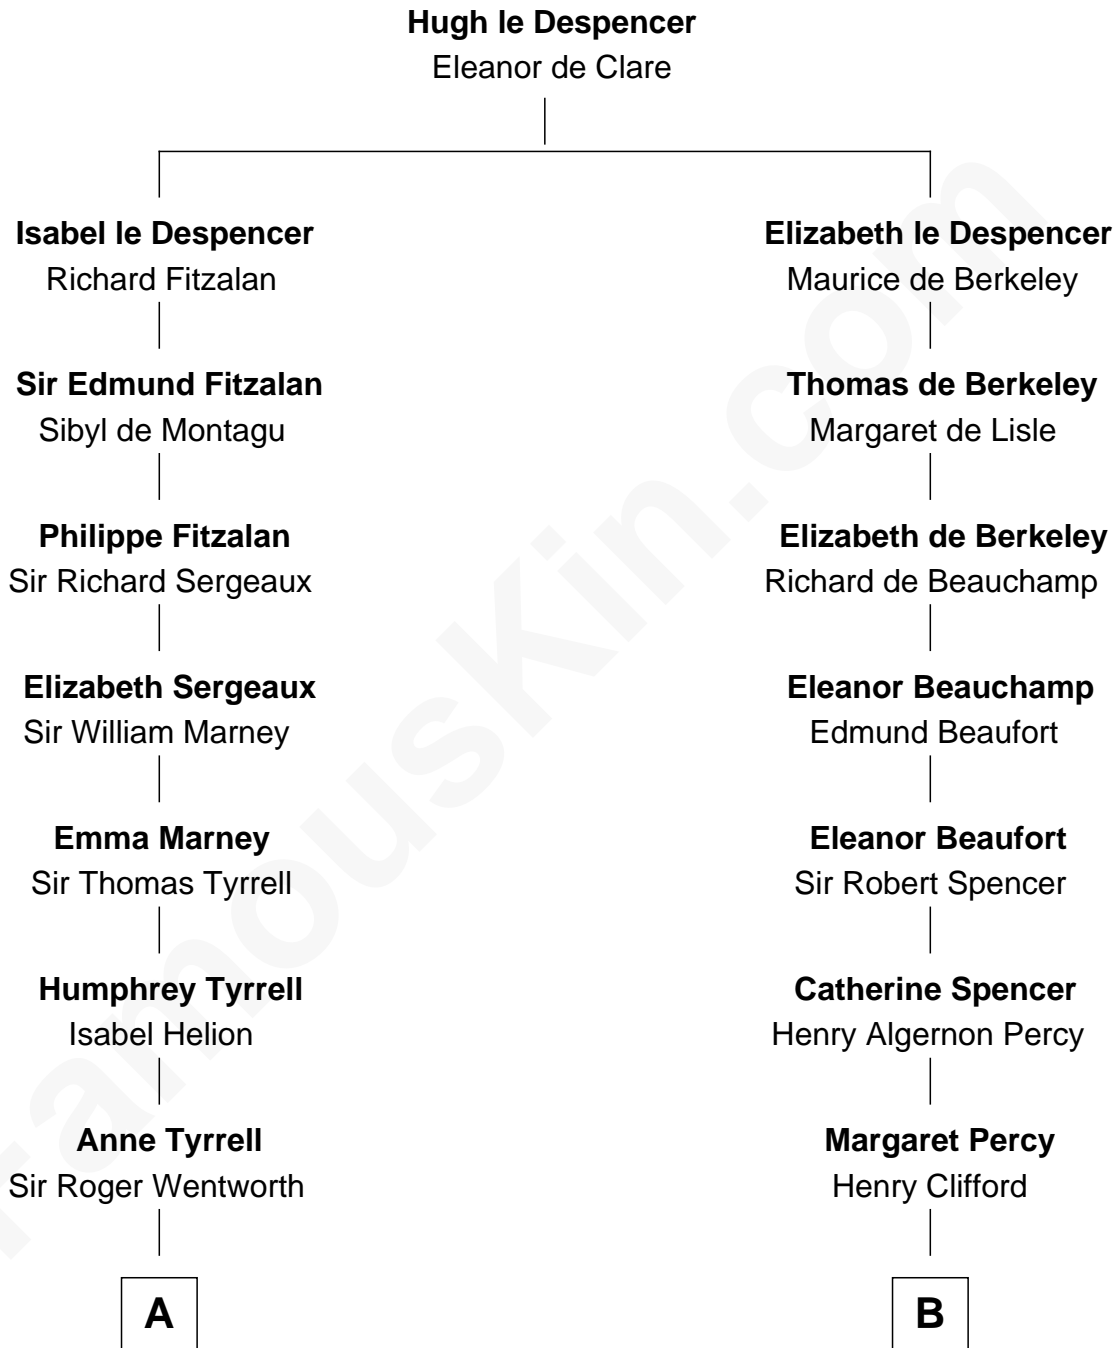

**FamousKin.com**  
**Relationship Chart of**  
**General Robert E. Lee**  
*Confederate Army - U.S. Civil War*  
 17th cousin 4 times removed of

**Hugh Grant**  
*Movie Actor*

**C**

—  
**Cyril Randolph**

Frances Selina Hervey

—  
**Felton George Randolph**

Emily Margaret Nepean

—  
**Margaret Isobel Randolph**

John Cassilis MacLean

—  
**Fynvola Susan MacLean**

James Murray Grant

—  
**Hugh Grant**