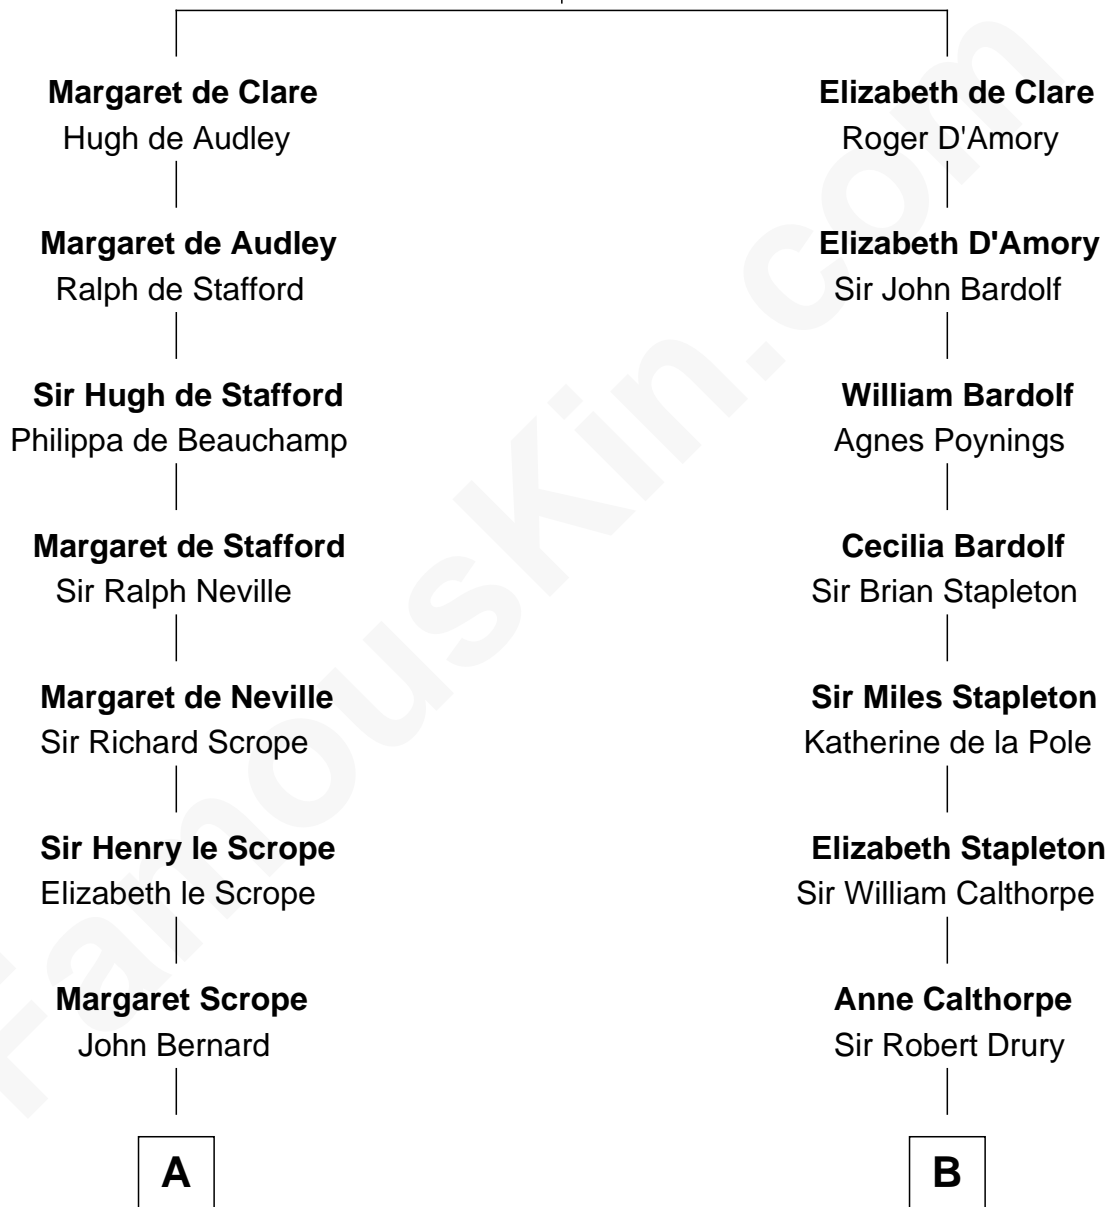

FamousKin.com
Relationship Chart of
General Robert E. Lee
Confederate Army - U.S. Civil War
 17th cousin 4 times removed of

John Ritter
TV and Movie Actor

Sir Gilbert de Clare
 Joan of Acre

C

Pliny Lothrop Fox

Laura Utley Riddle

William P. L. Fox

Harriett Lucina Tilton

Harriett Fay Fox

Dr. Harry Thomas Southworth

Dorothy Fay Southworth

Woodward Maurice Ritter

John Ritter