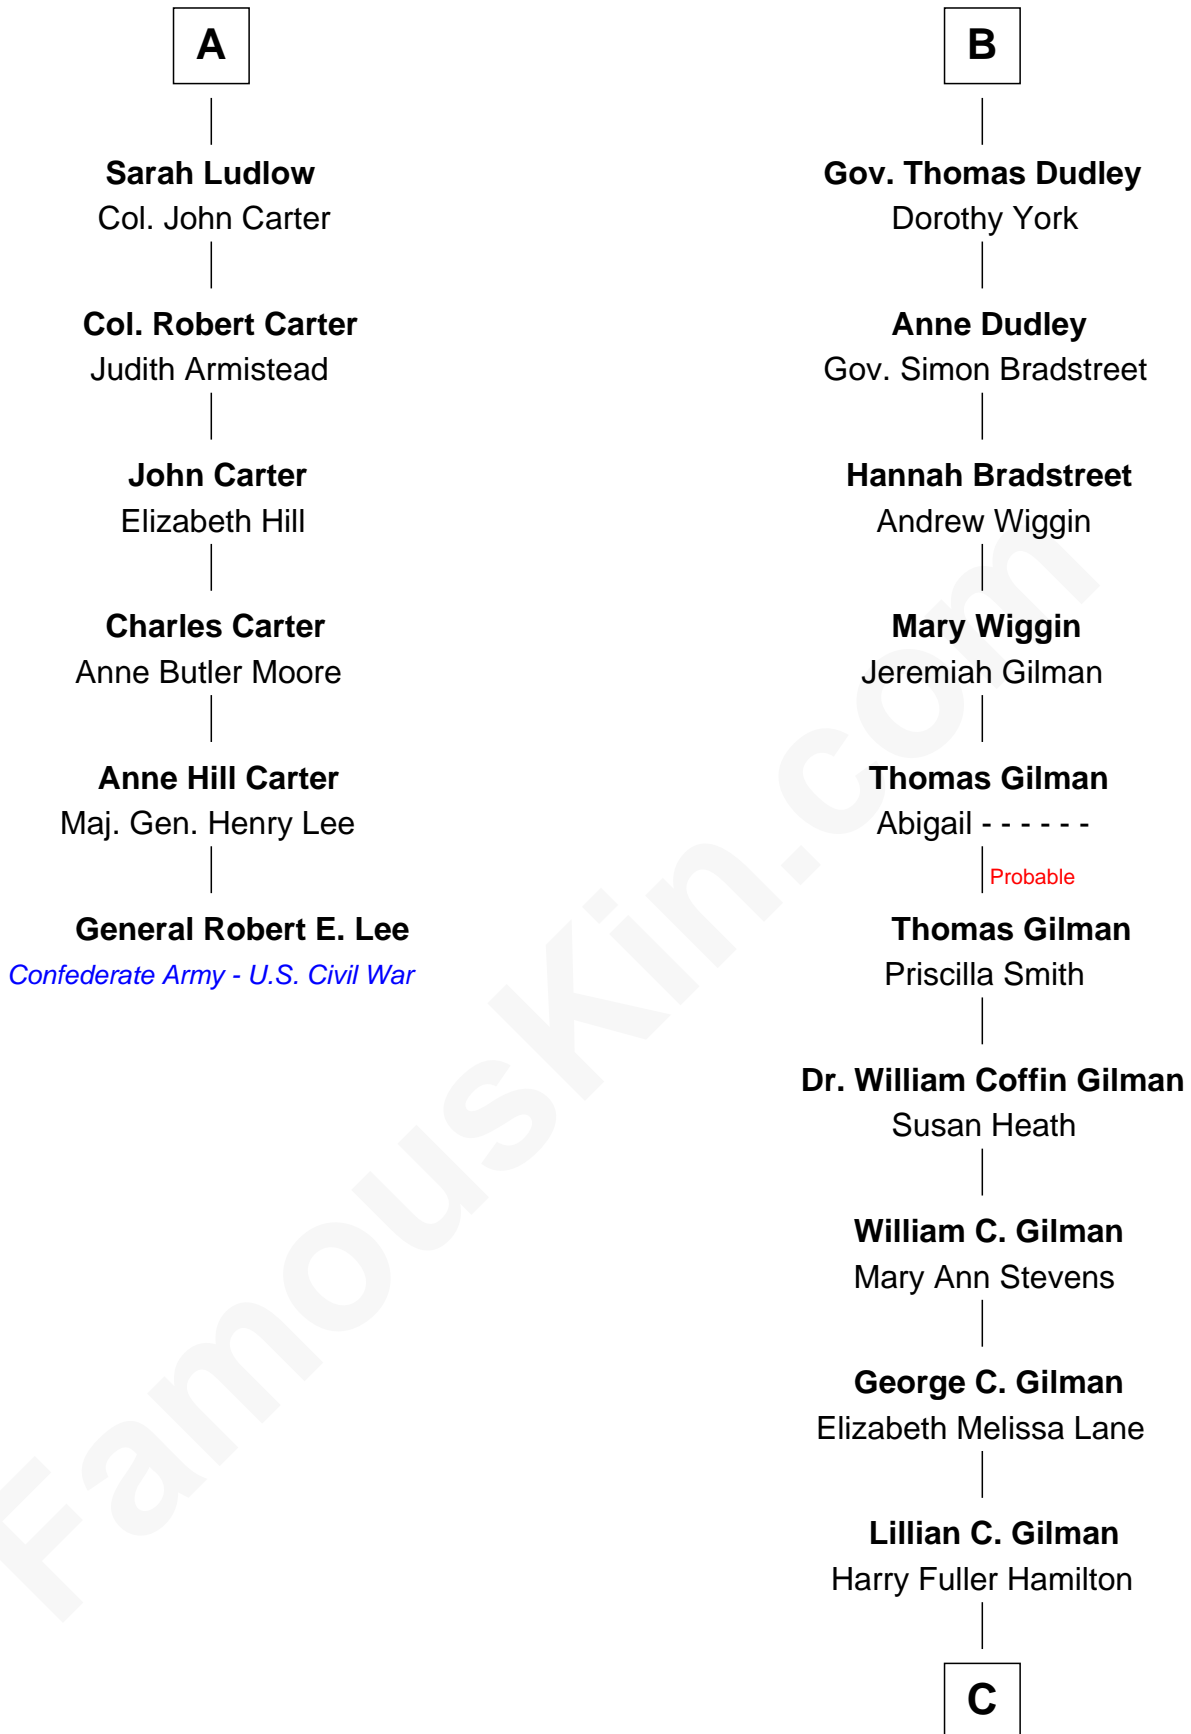

FamousKin.com Relationship Chart of

General Robert E. Lee

Confederate Army - U.S. Civil War

12th cousin 6 times removed of

George Hamilton

TV and Movie Actor

Sir Walter Blount

Sancha de Ayala

C

George William Hamilton

Anne Lucille Stevens

George Hamilton

TV and Movie Actor

FamousKin.com