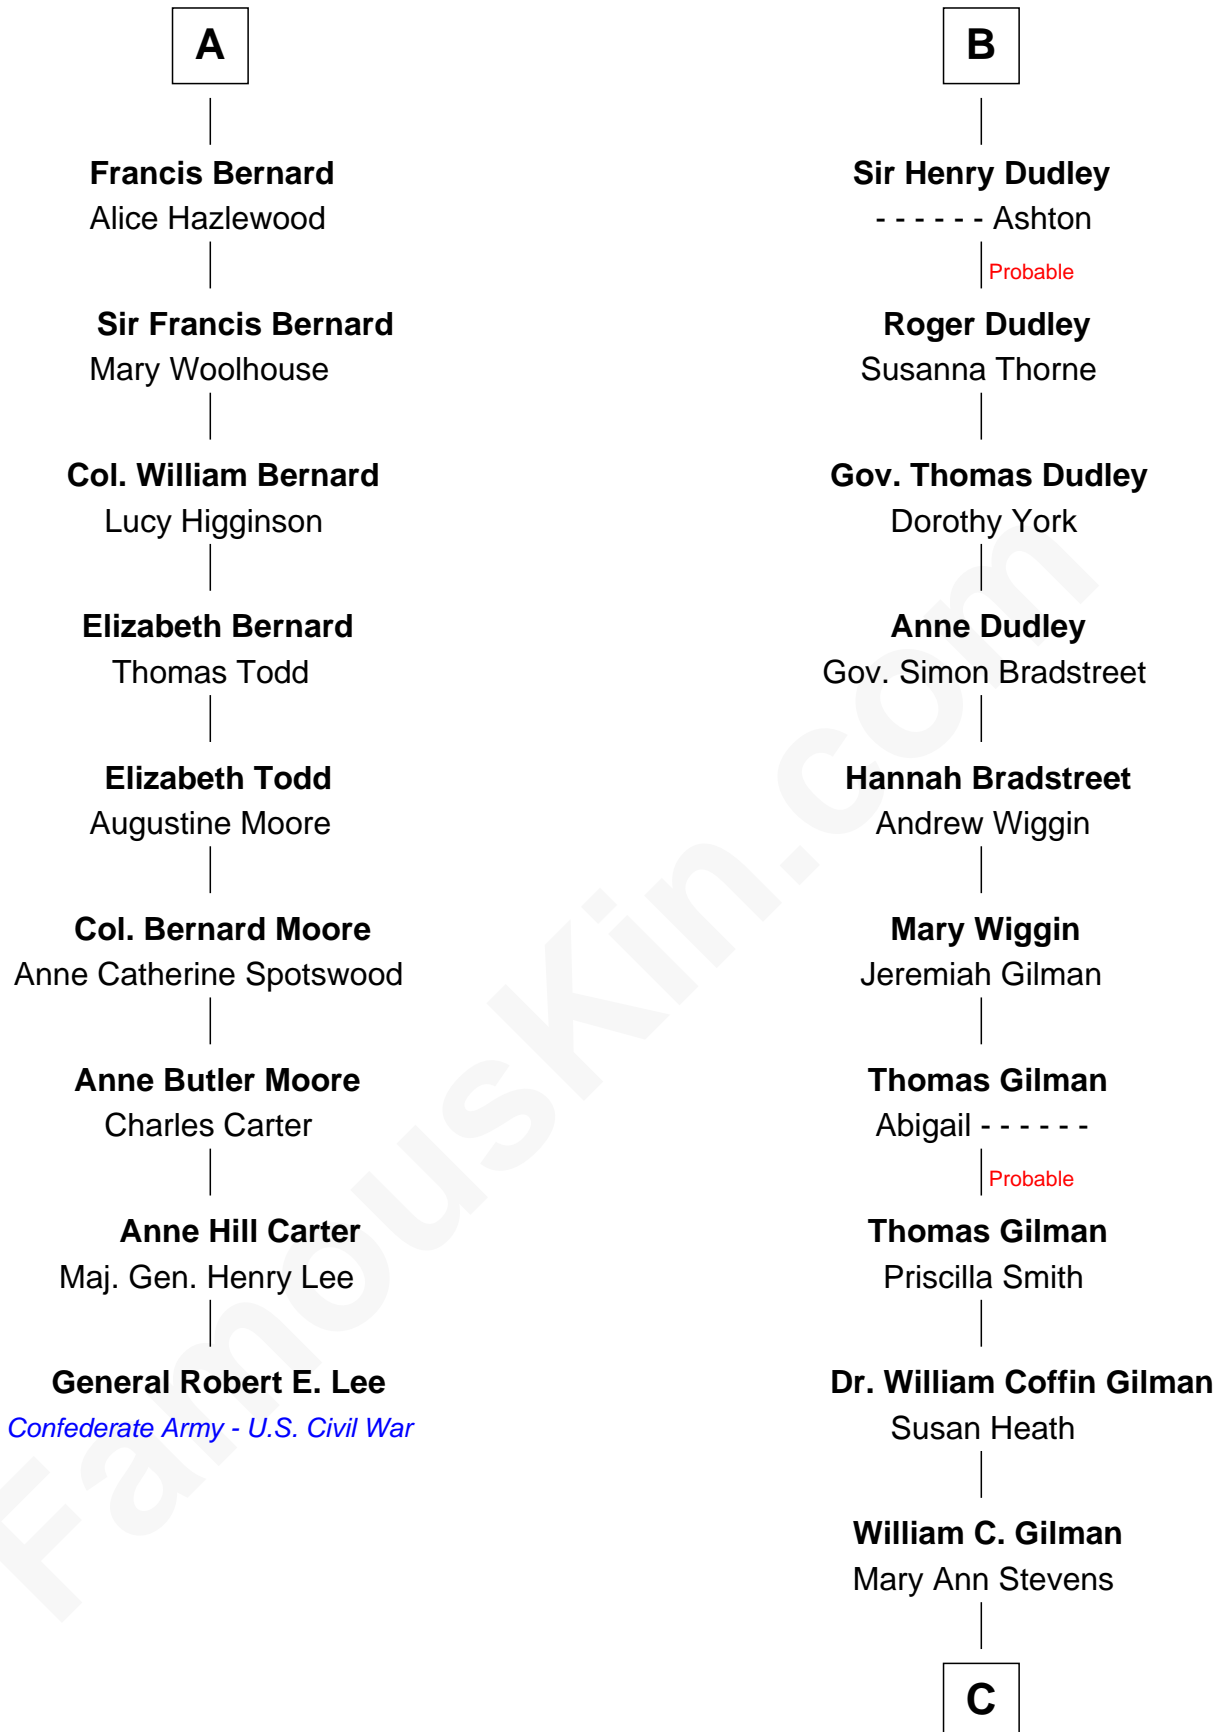

FamousKin.com Relationship Chart of

General Robert E. Lee

Confederate Army - U.S. Civil War

15th cousin 5 times removed of

George Hamilton

TV and Movie Actor

Sir William de Ros
Margery de Badlesmere

C

George C. Gilman
Elizabeth Melissa Lane

Lillian C. Gilman
Harry Fuller Hamilton

George William Hamilton
Anne Lucille Stevens

George Hamilton
TV and Movie Actor