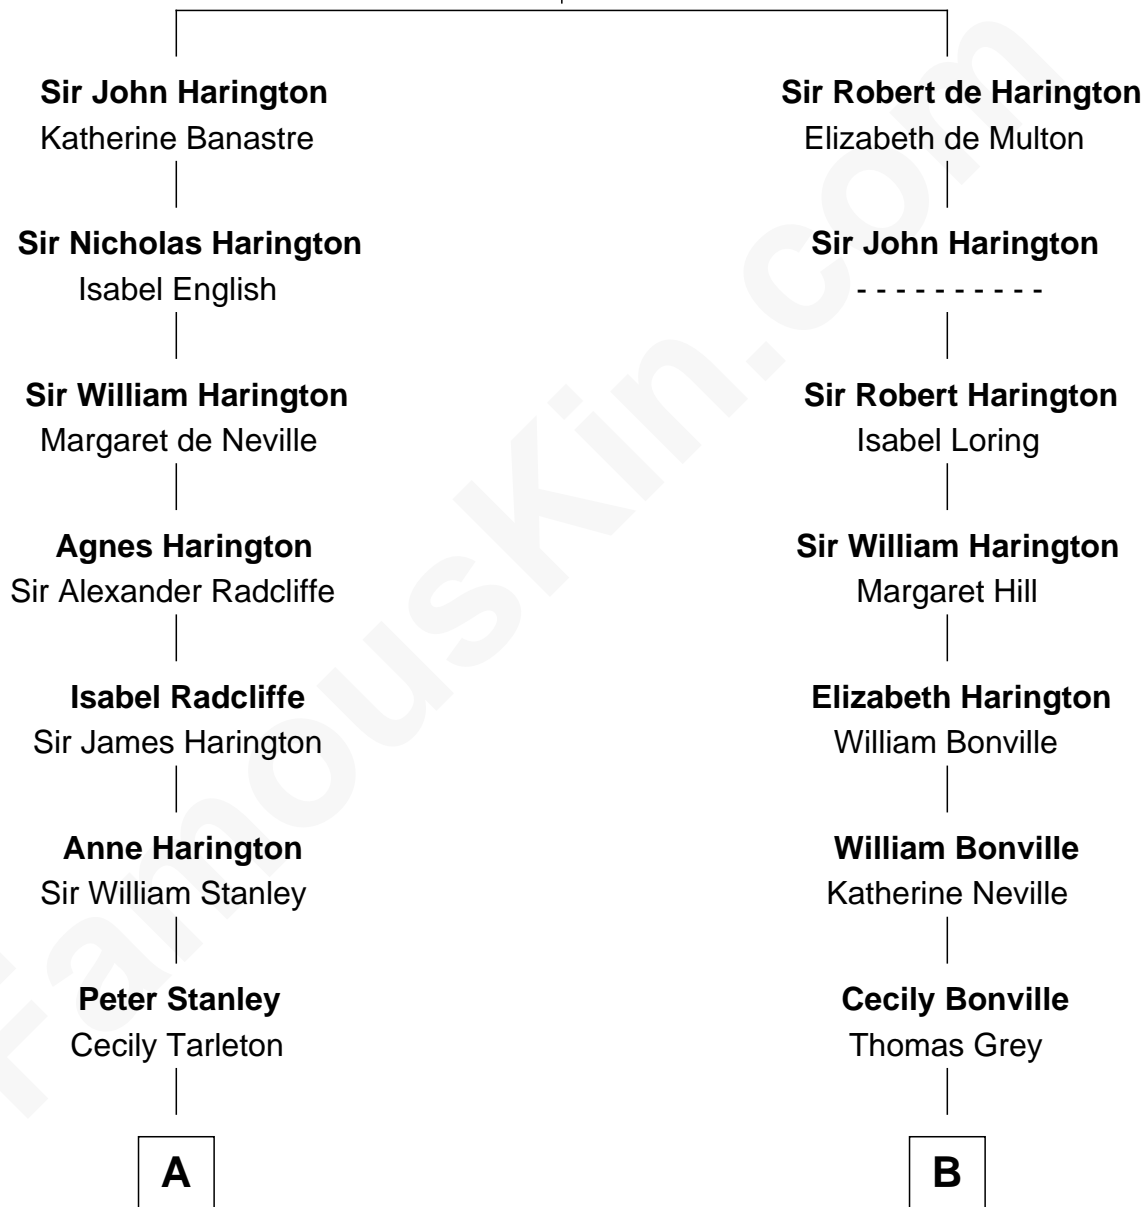

FamousKin.com Relationship Chart of

General Robert E. Lee

Confederate Army - U.S. Civil War

14th cousin 7 times removed of

George Hamilton

TV and Movie Actor

Sir John de Harington

Joan - - - - -

C

William C. Gilman

Mary Ann Stevens

George C. Gilman

Elizabeth Melissa Lane

Lillian C. Gilman

Harry Fuller Hamilton

George William Hamilton