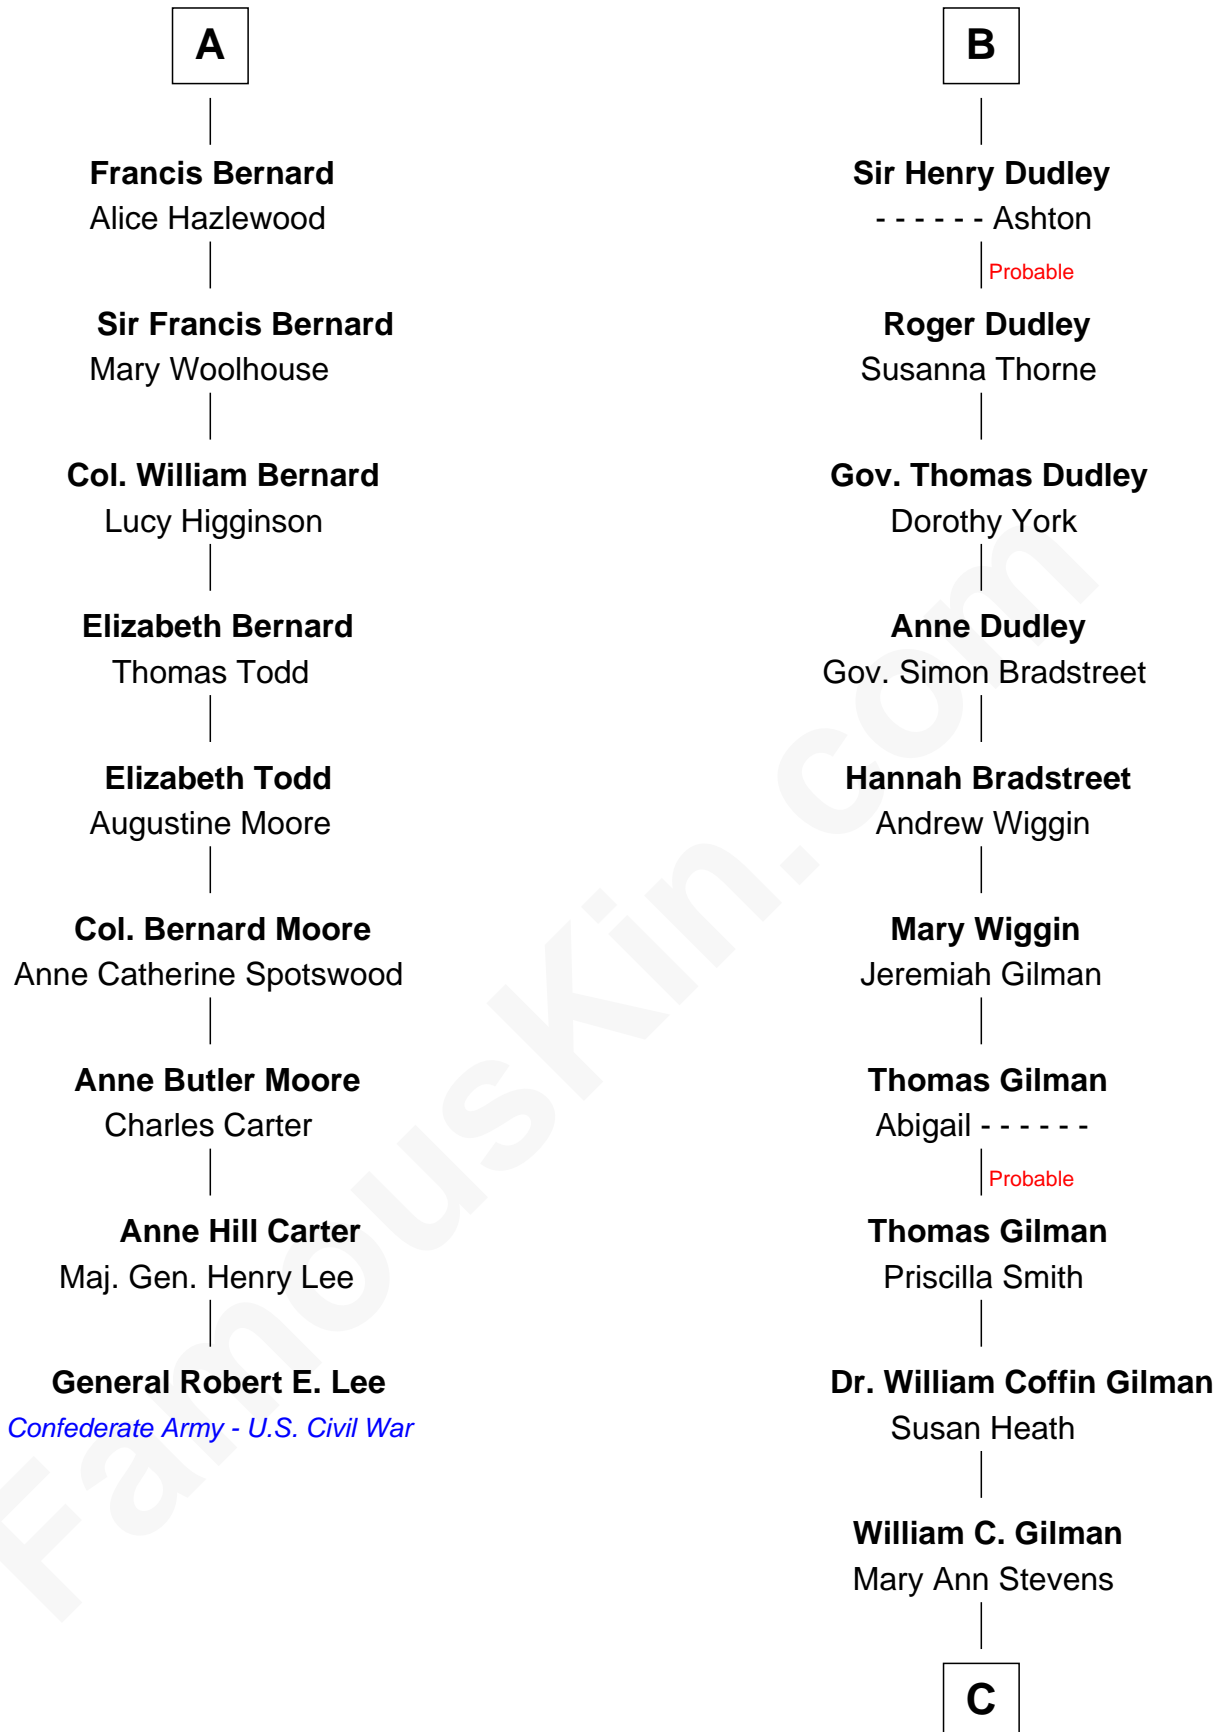

FamousKin.com Relationship Chart of

General Robert E. Lee

Confederate Army - U.S. Civil War

15th cousin 5 times removed of

George Hamilton

TV and Movie Actor

Margaret de Audley

Ralph de Stafford

C

George C. Gilman
Elizabeth Melissa Lane

Lillian C. Gilman
Harry Fuller Hamilton

George William Hamilton
Anne Lucille Stevens

George Hamilton
TV and Movie Actor