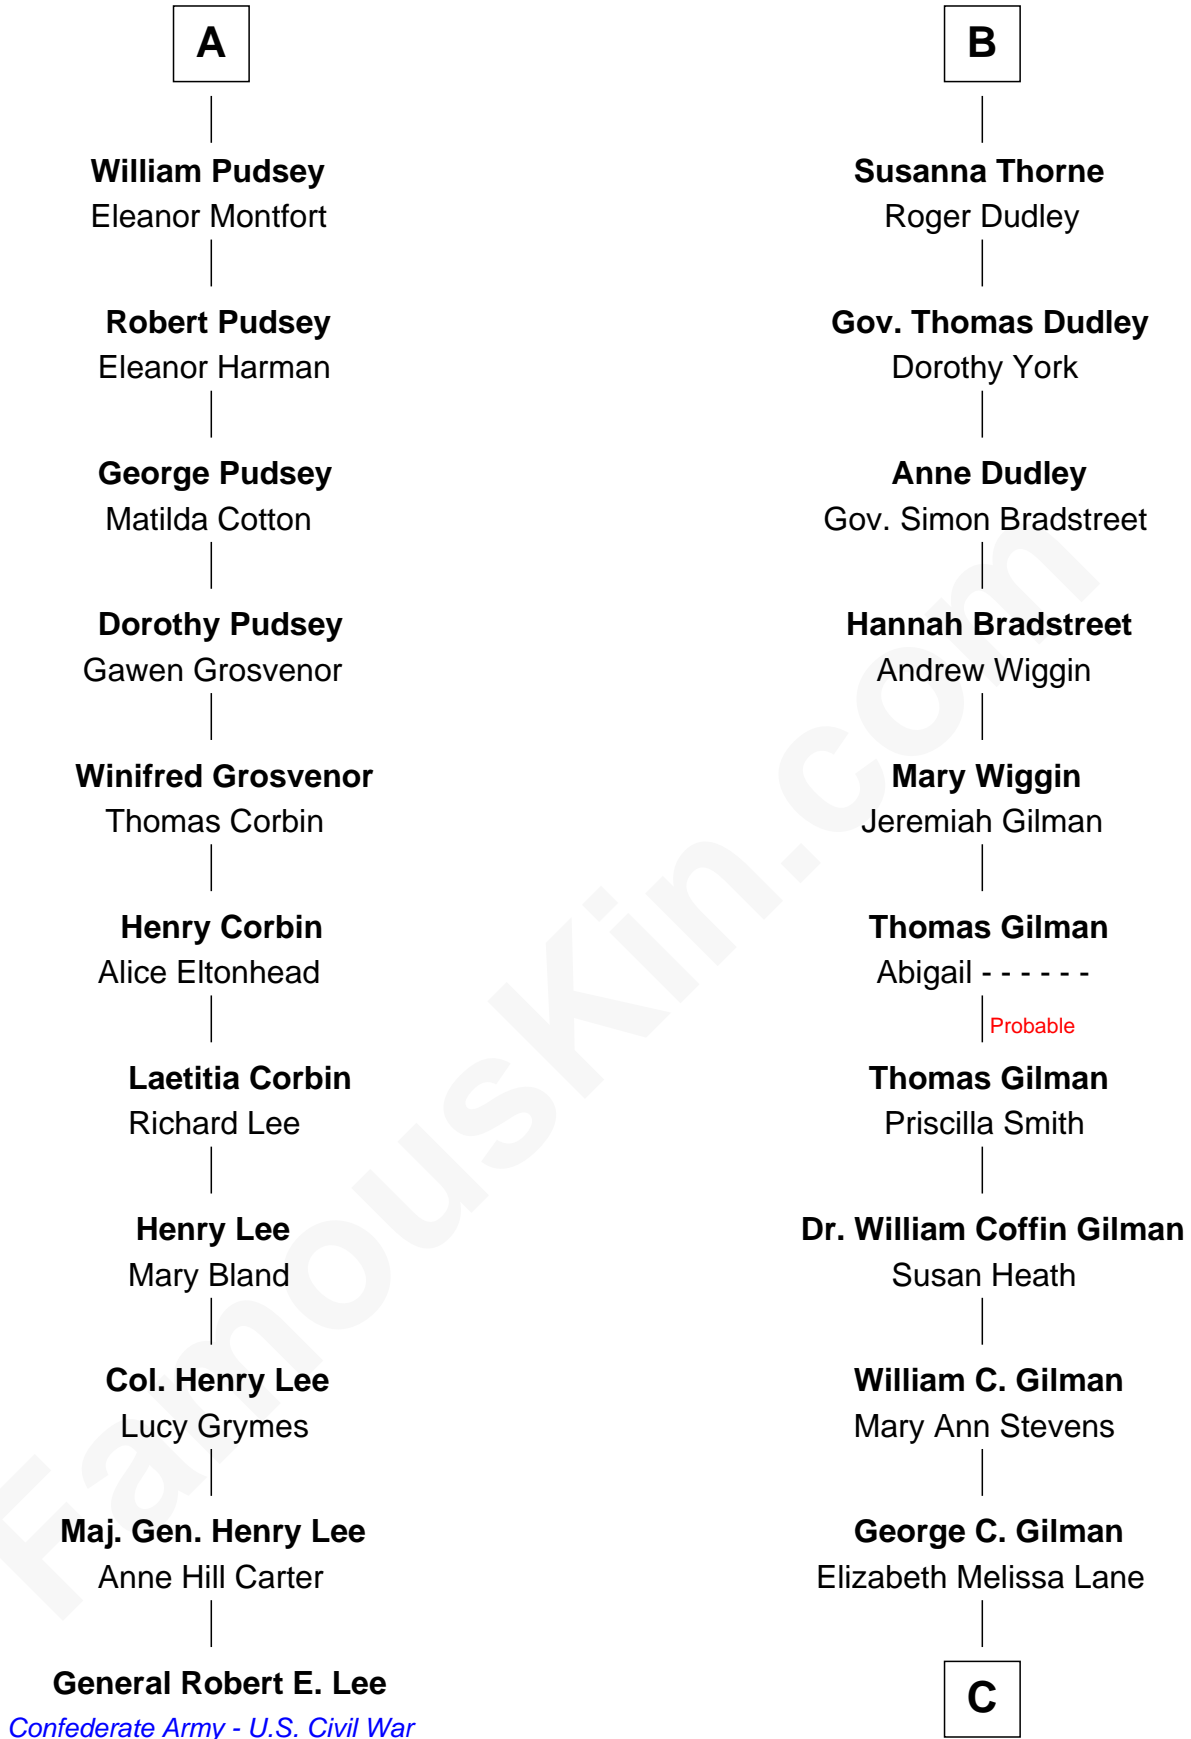

# FamousKin.com Relationship Chart of

**General Robert E. Lee**

*Confederate Army - U.S. Civil War*

17th cousin 2 times removed of

**George Hamilton**

*TV and Movie Actor*

C

**Lillian C. Gilman**

Harry Fuller Hamilton

**George William Hamilton**

Anne Lucille Stevens

**George Hamilton**

*TV and Movie Actor*

FamousKin.com