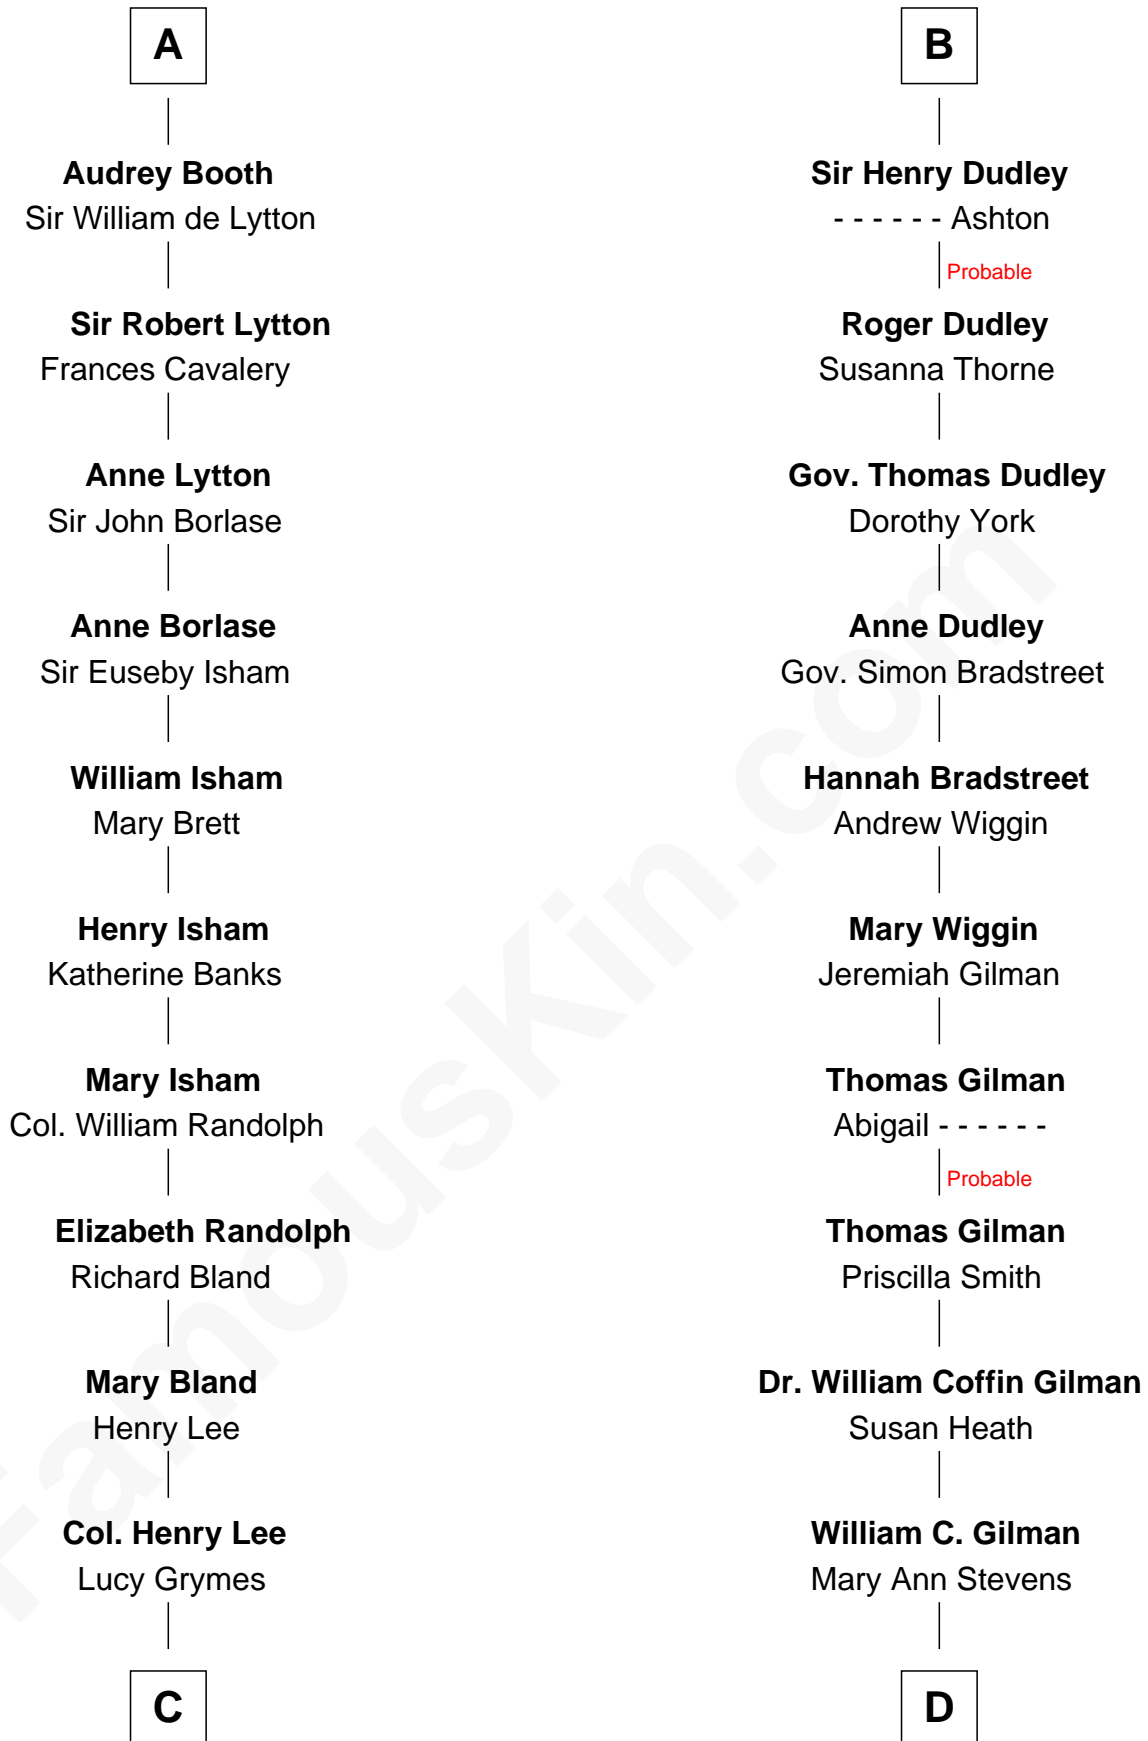

# FamousKin.com Relationship Chart of

**General Robert E. Lee**

*Confederate Army - U.S. Civil War*

18th cousin 2 times removed of

**George Hamilton**

*TV and Movie Actor*

**C**

**Maj. Gen. Henry Lee**

Anne Hill Carter

**General Robert E. Lee**

*Confederate Army - U.S. Civil War*

**D**

**George C. Gilman**

Elizabeth Melissa Lane

**Lillian C. Gilman**

Harry Fuller Hamilton

**George William Hamilton**

Anne Lucille Stevens

**George Hamilton**

*TV and Movie Actor*