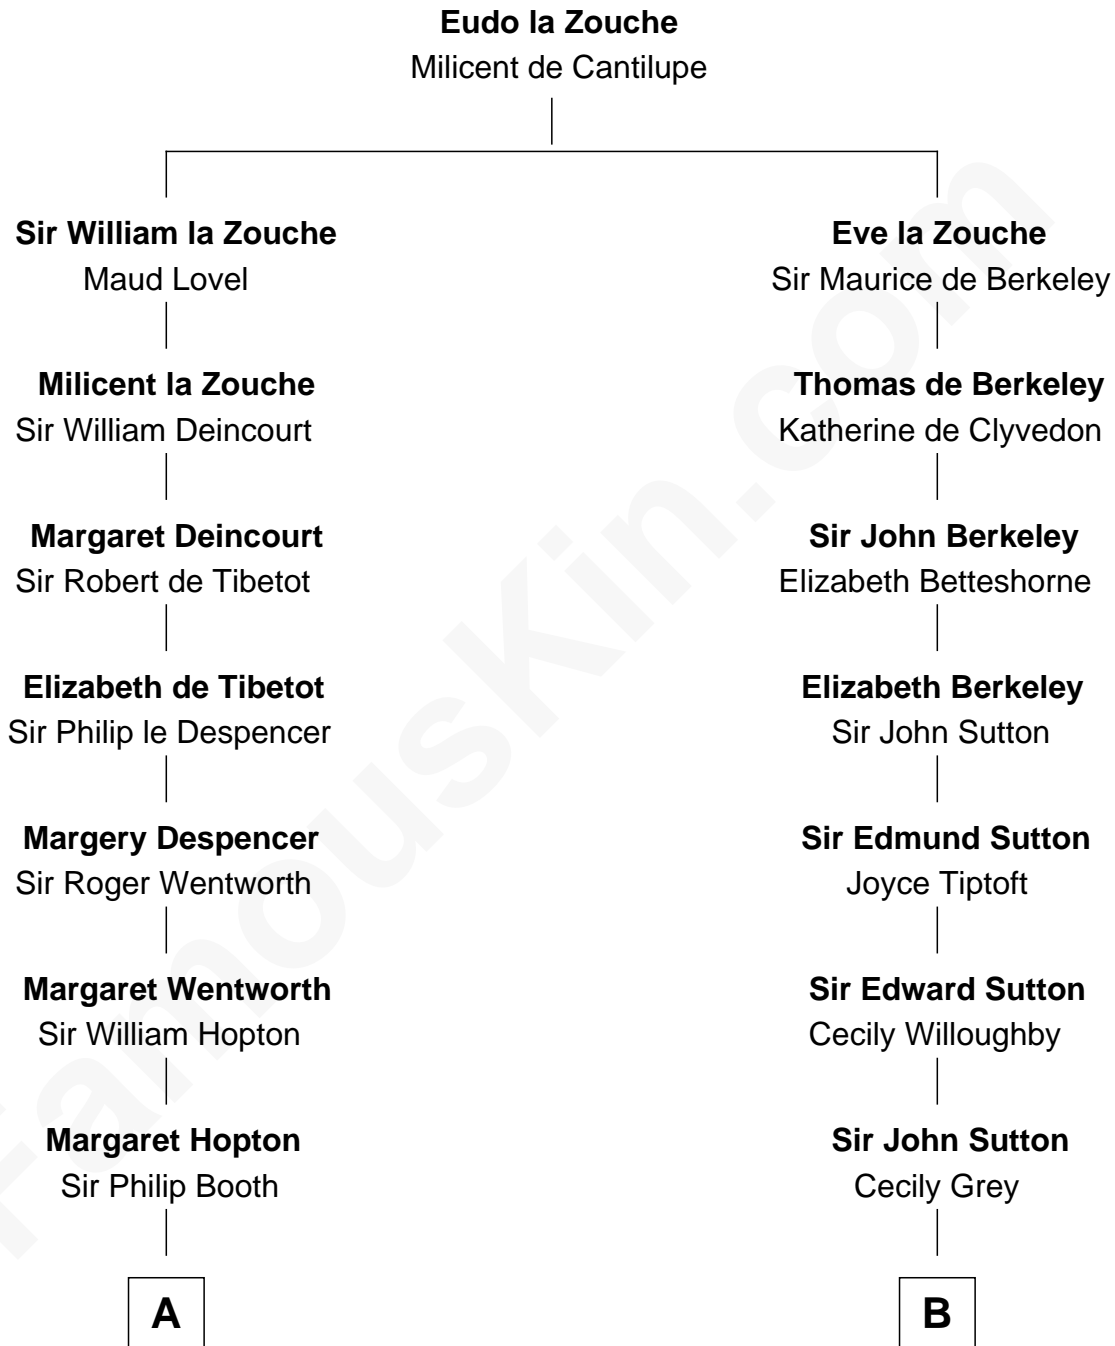

# FamousKin.com Relationship Chart of

**General Robert E. Lee**

*Confederate Army - U.S. Civil War*

18th cousin 2 times removed of

**George Hamilton**

*TV and Movie Actor*

**C**

**Maj. Gen. Henry Lee**

Anne Hill Carter

**General Robert E. Lee**

*Confederate Army - U.S. Civil War*

**D**

**George C. Gilman**

Elizabeth Melissa Lane

**Lillian C. Gilman**

Harry Fuller Hamilton