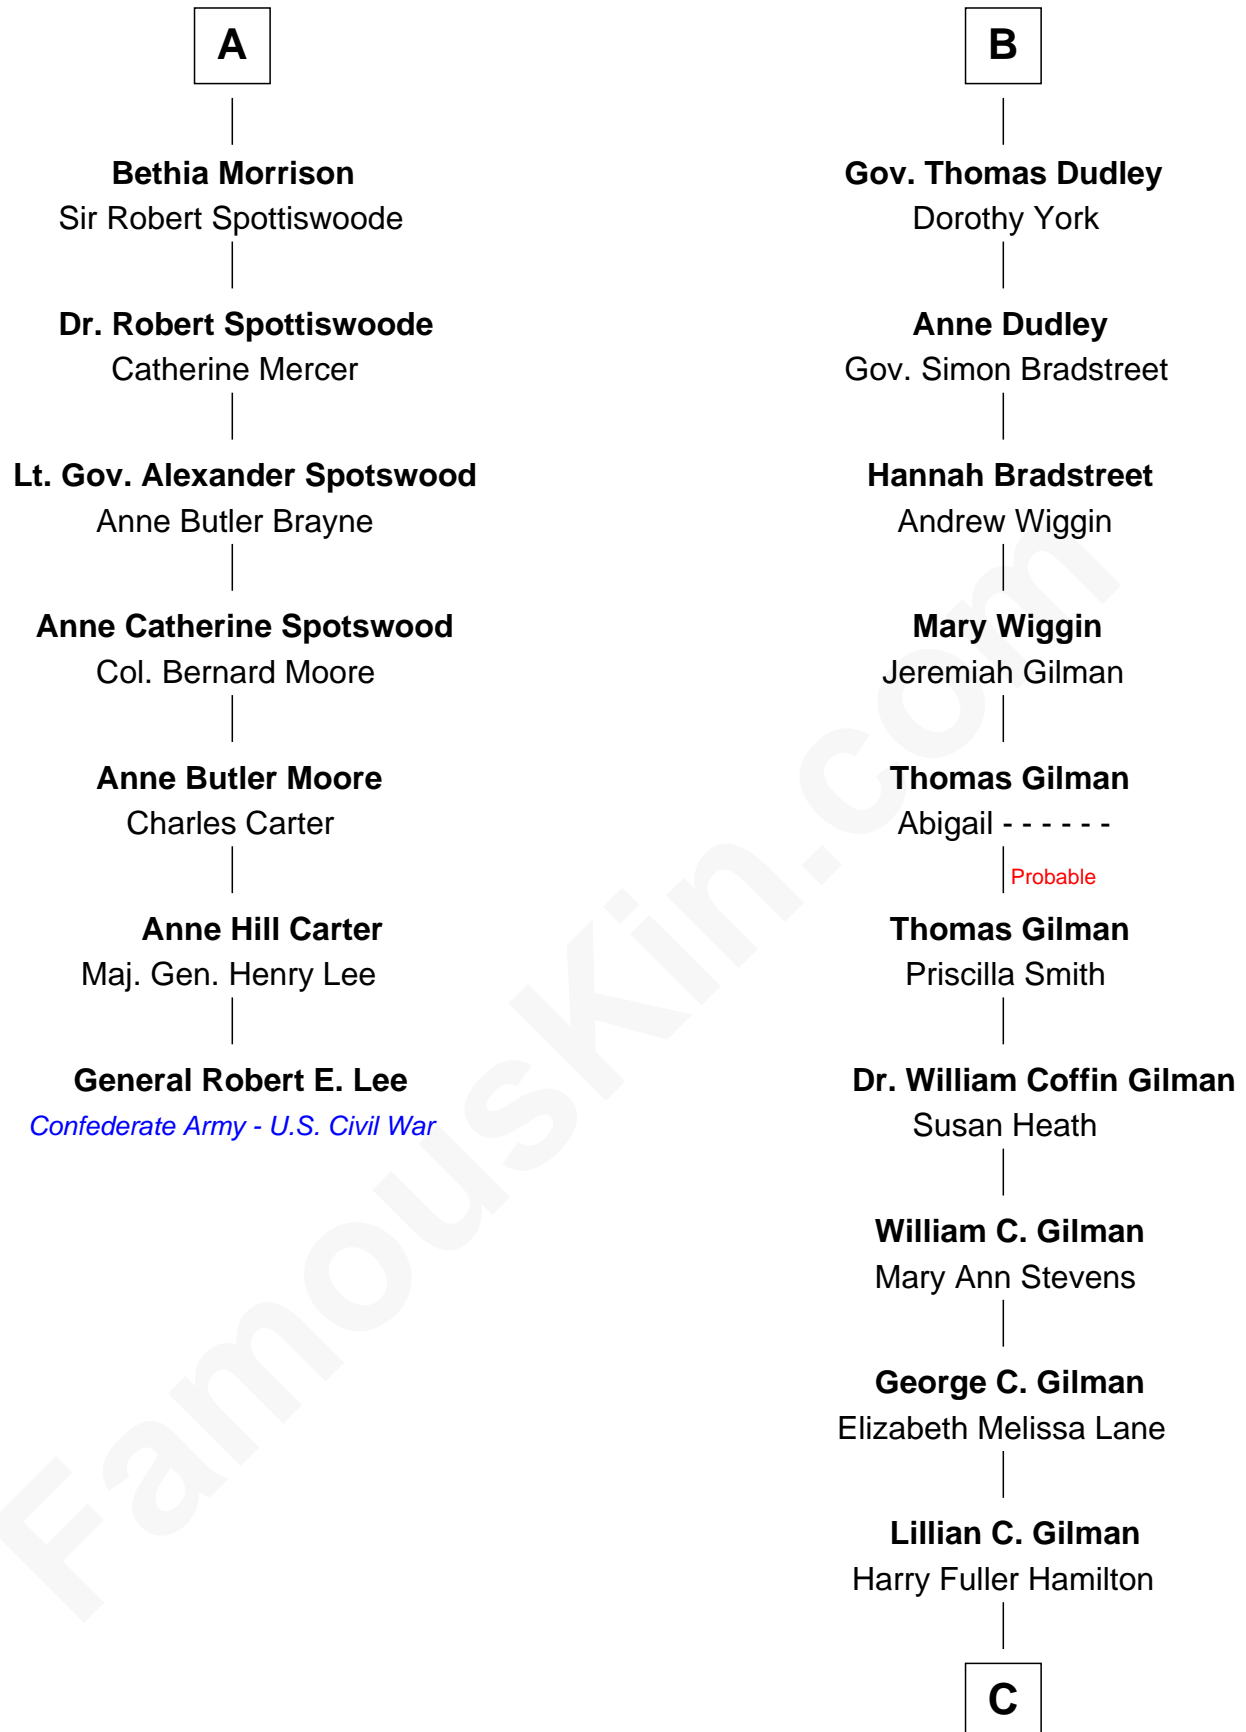

# FamousKin.com Relationship Chart of

**General Robert E. Lee**

*Confederate Army - U.S. Civil War*

13th cousin 5 times removed of

**George Hamilton**

*TV and Movie Actor*

**Sir Thomas de Holand**

Alice Fitzalan