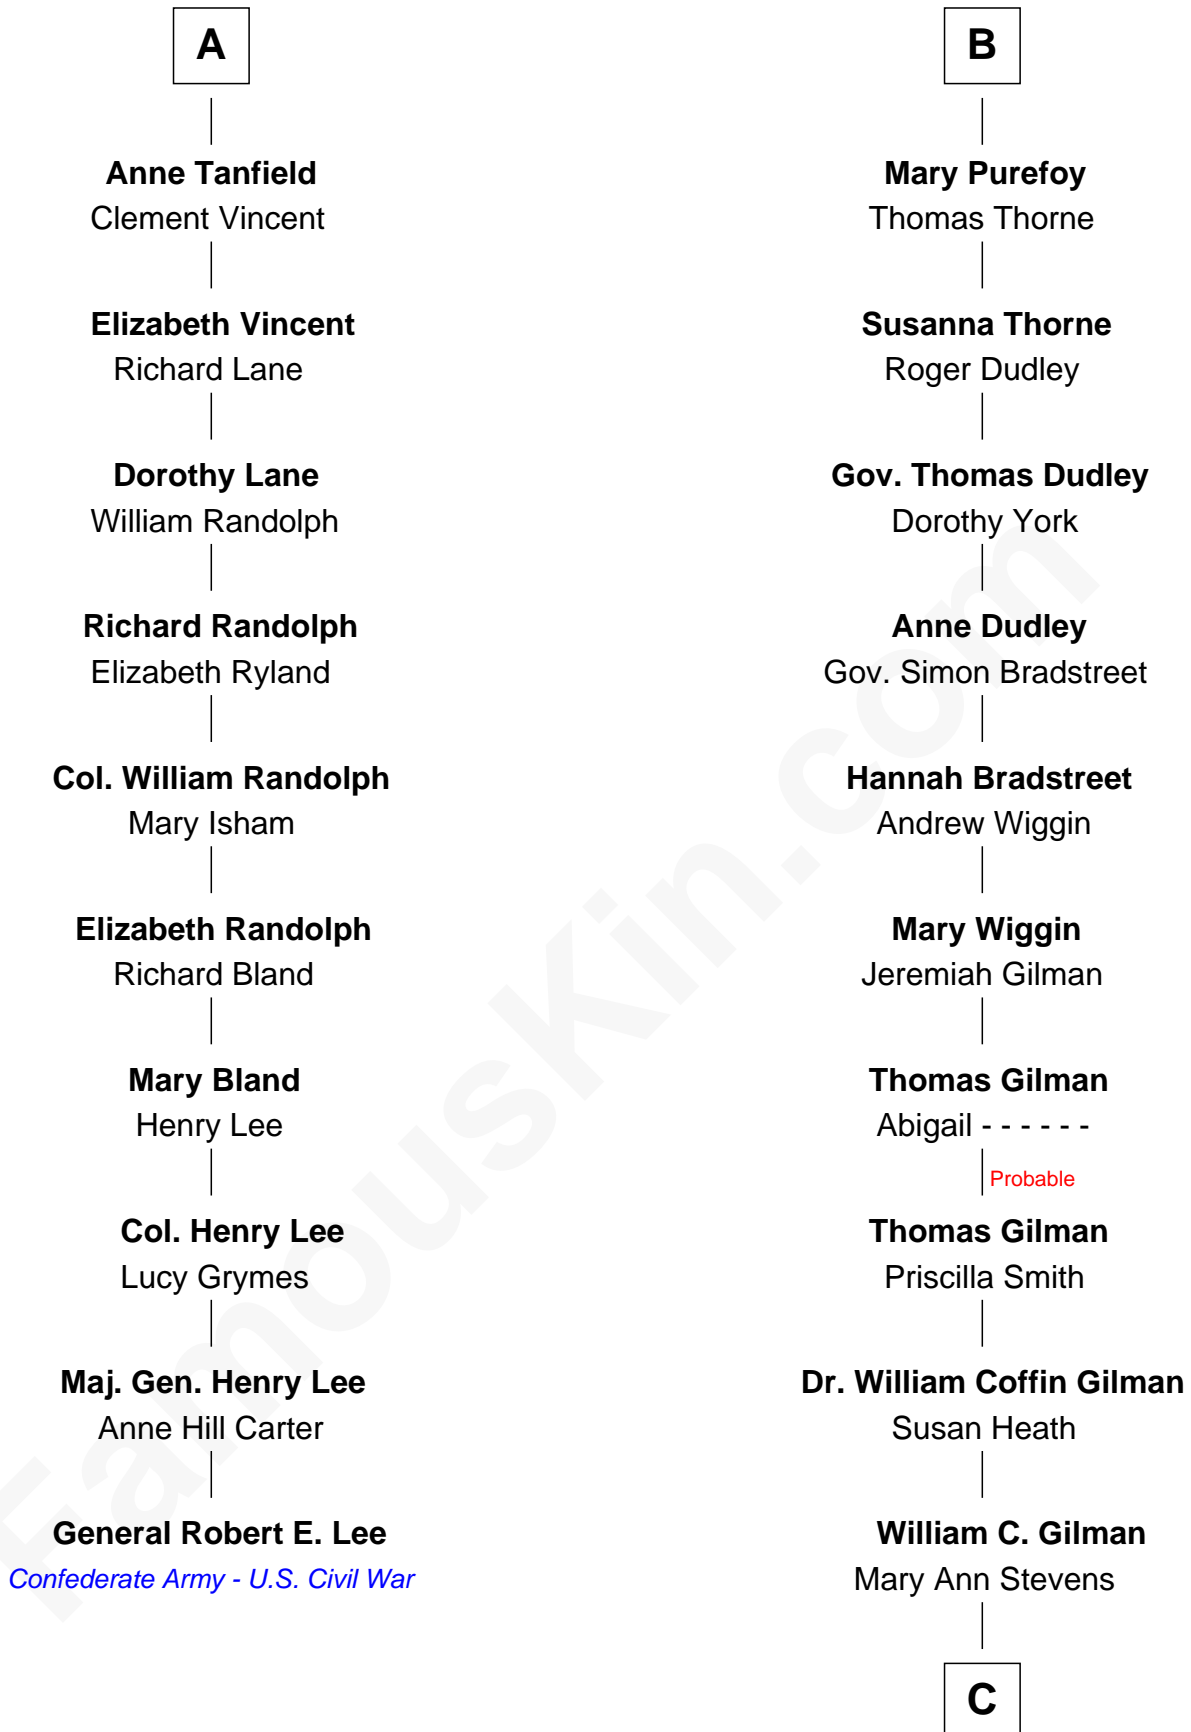

# FamousKin.com Relationship Chart of

**General Robert E. Lee**

*Confederate Army - U.S. Civil War*

16th cousin 4 times removed of

**George Hamilton**

*TV and Movie Actor*

**Sir John Howard**

Alice de Bois

**Sir Robert Howard**

Margaret de Scales

**Sir John Howard**

Alice Tendring

**Sir Robert Howard**

Margaret Mowbray

**Katherine Howard**

Sir Edward Neville

John Denton

**Alice Denton**

Nicholas Purefoy

**Edward Purefoy**

Anne Fettiplace

**B**

C

**George C. Gilman**  
Elizabeth Melissa Lane

**Lillian C. Gilman**  
Harry Fuller Hamilton

**George William Hamilton**  
Anne Lucille Stevens

**George Hamilton**  
*TV and Movie Actor*