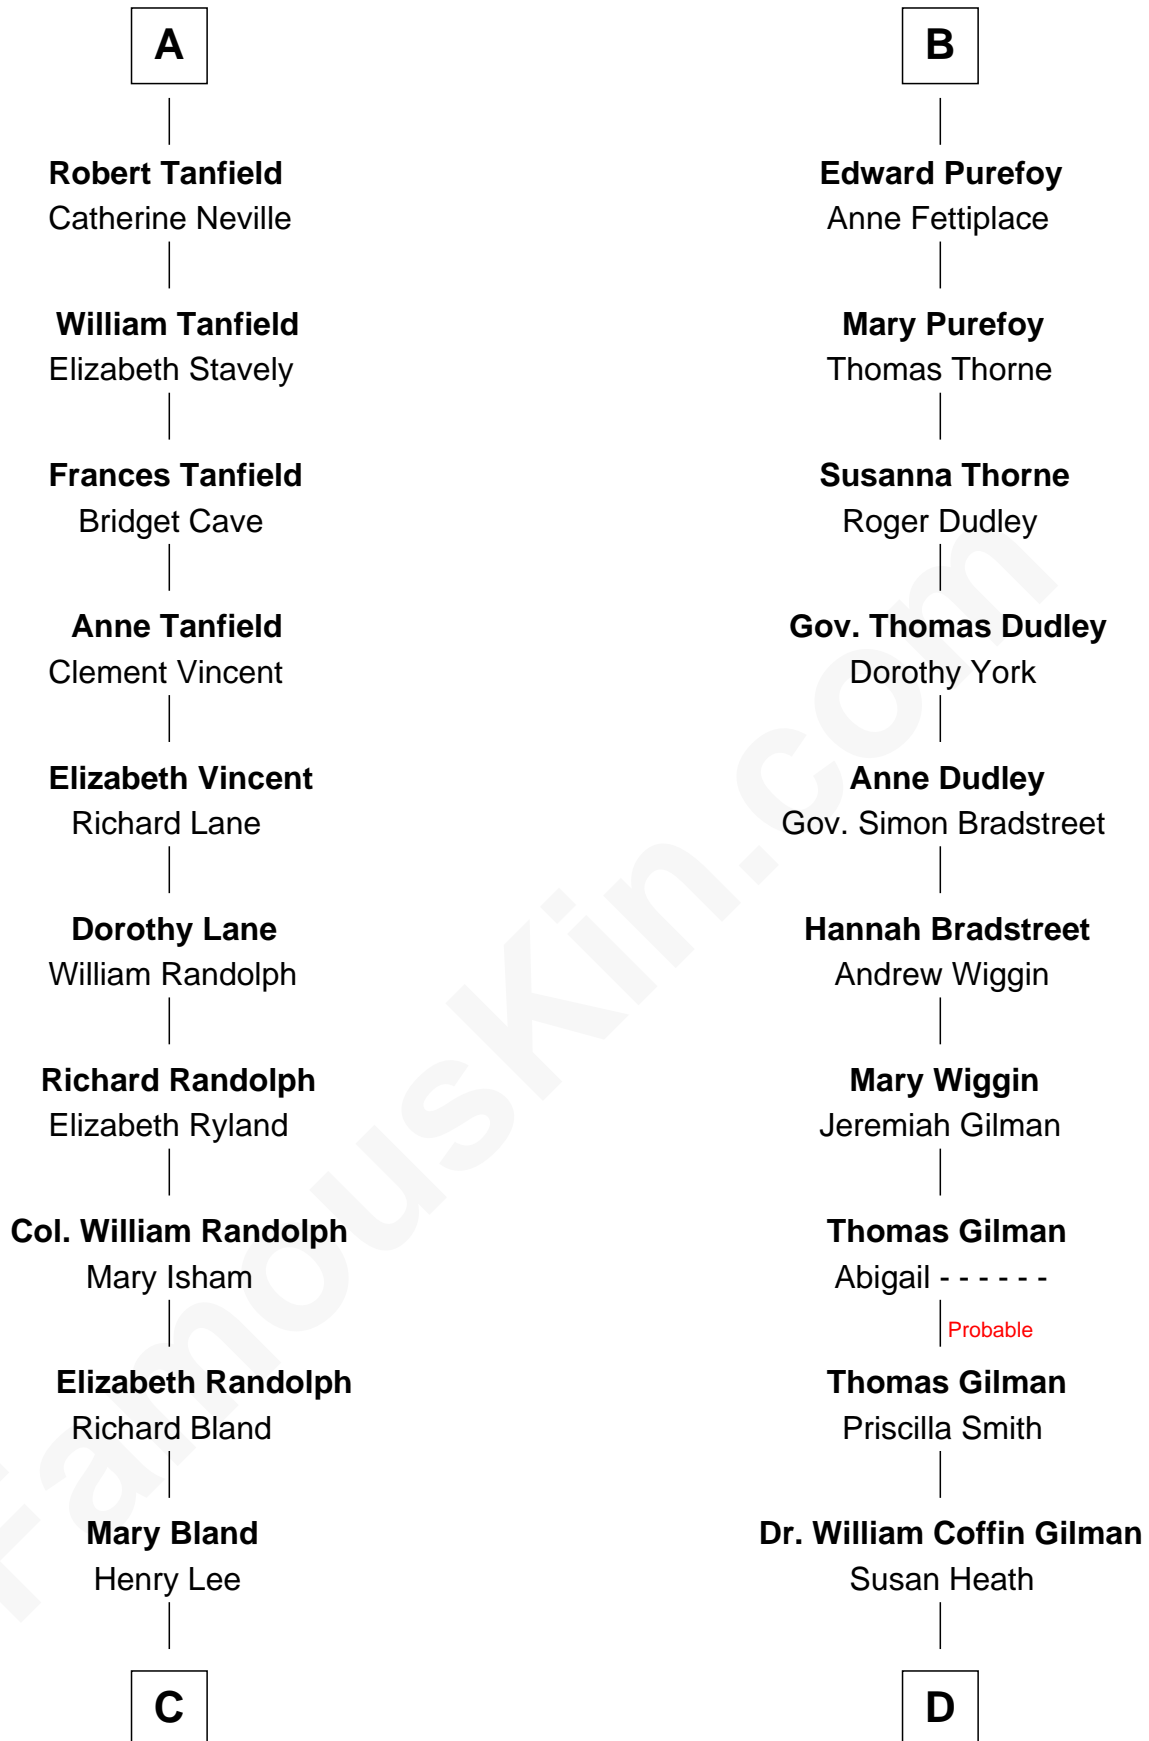

FamousKin.com Relationship Chart of

General Robert E. Lee

Confederate Army - U.S. Civil War

19th cousin 2 times removed of

George Hamilton

TV and Movie Actor

Sir Nicholas Audley

Joan Martin

C

Col. Henry Lee

Lucy Grymes

Maj. Gen. Henry Lee

Anne Hill Carter

General Robert E. Lee

Confederate Army - U.S. Civil War

D

William C. Gilman

Mary Ann Stevens

George C. Gilman

Elizabeth Melissa Lane

Lillian C. Gilman

Harry Fuller Hamilton

George William Hamilton

Anne Lucille Stevens