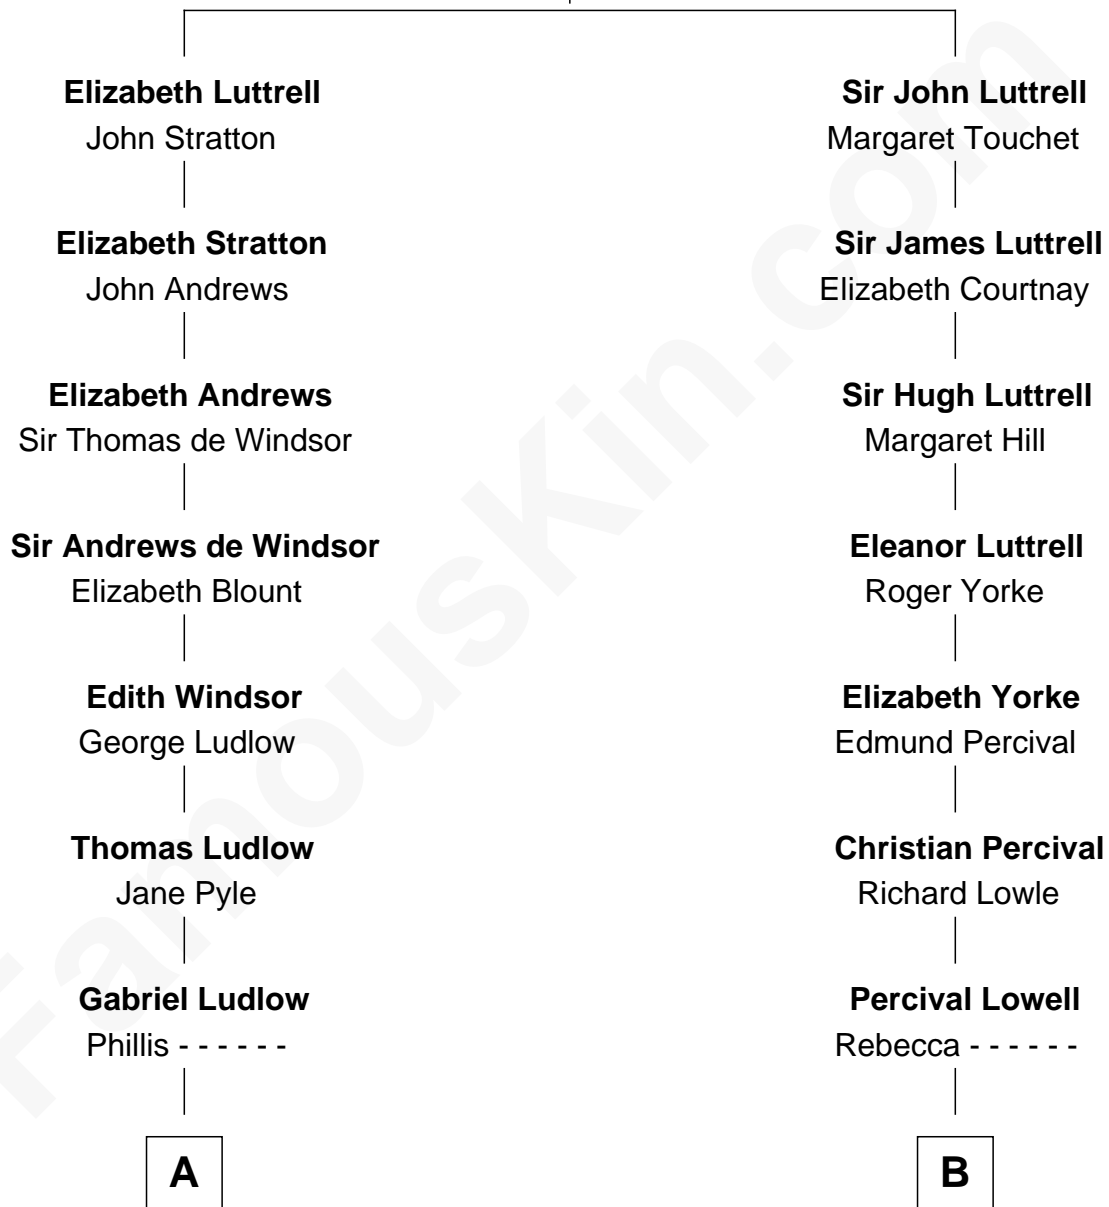

FamousKin.com Relationship Chart of

General Robert E. Lee

Confederate Army - U.S. Civil War

12th cousin 1 time removed of

Herman Melville

Author of Moby Dick

Sir Hugh Luttrell
Catherine de Beaumont

A

Sarah Ludlow
Col. John Carter

Col. Robert Carter
Judith Armistead

John Carter
Elizabeth Hill

Charles Carter
Anne Butler Moore

Anne Hill Carter
Maj. Gen. Henry Lee

General Robert E. Lee
Confederate Army - U.S. Civil War