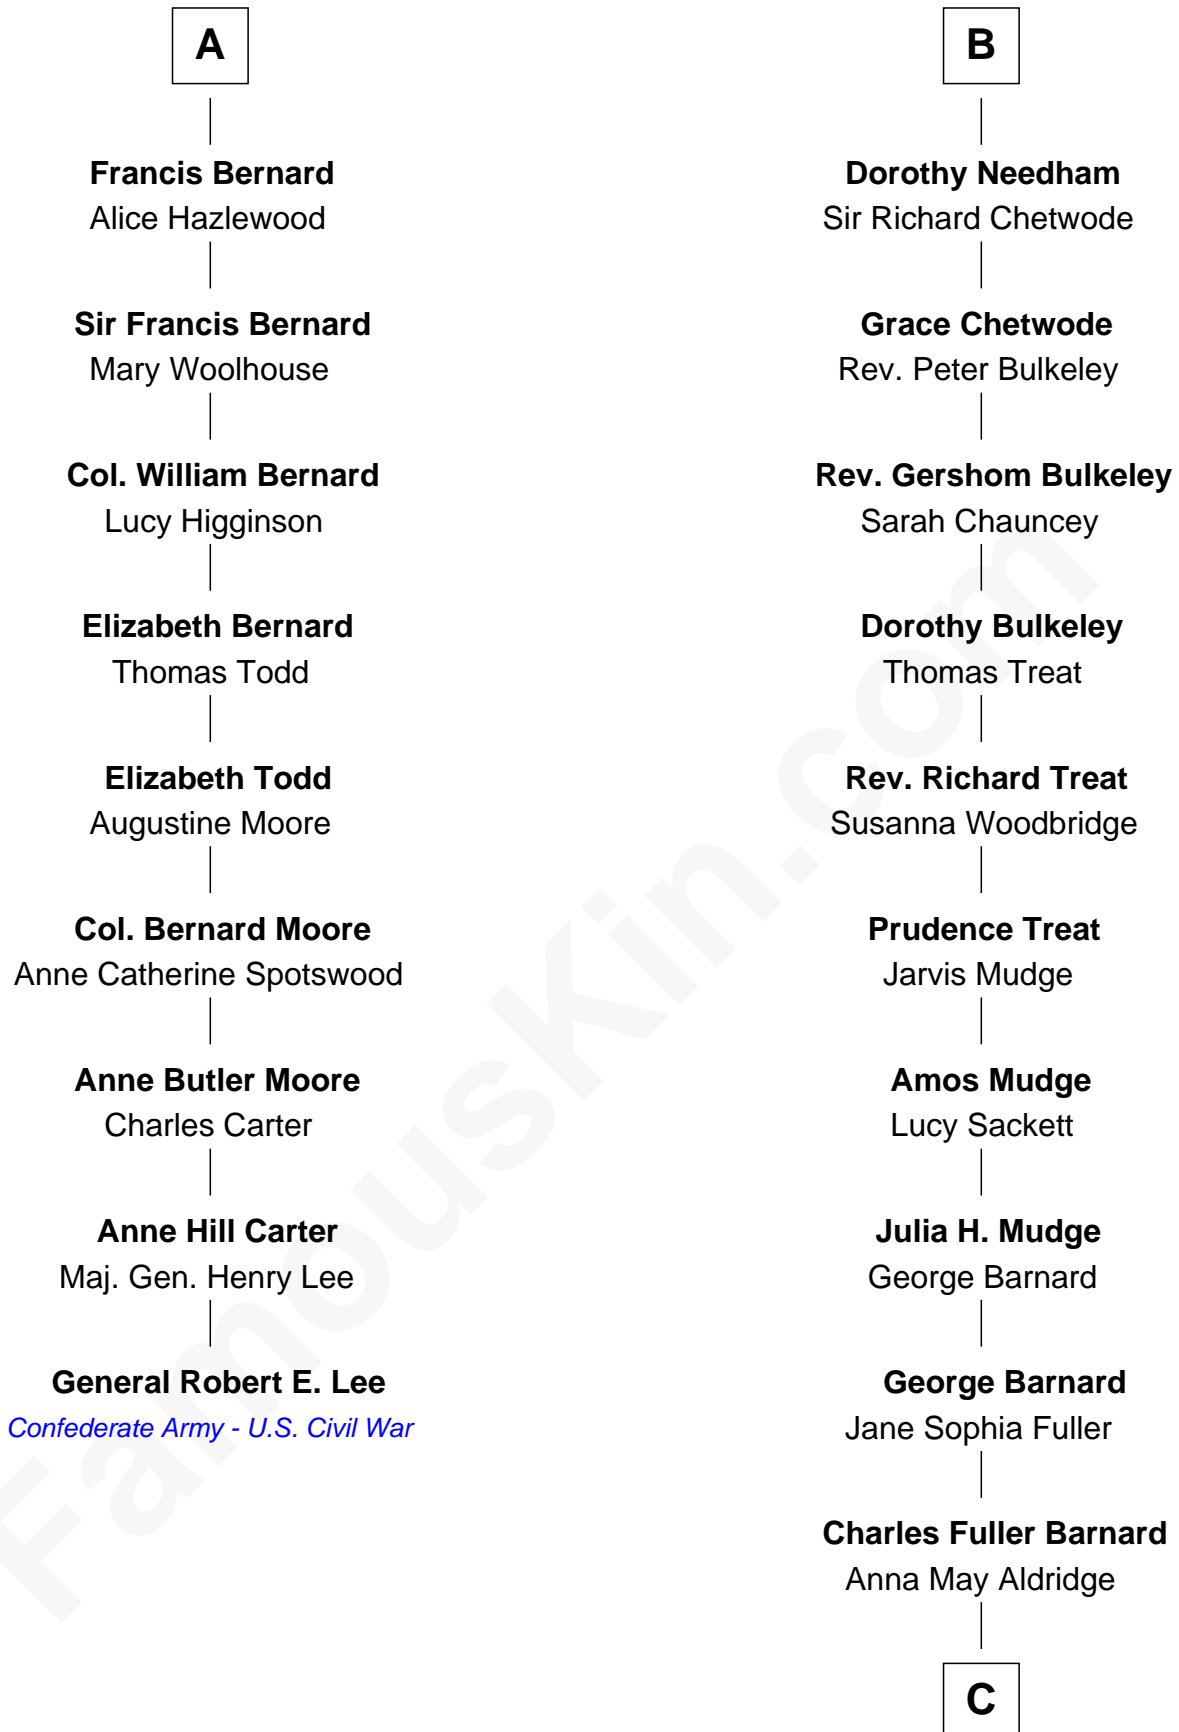

FamousKin.com Relationship Chart of

General Robert E. Lee

Confederate Army - U.S. Civil War

15th cousin 3 times removed of

Dick Clark

Radio and TV Host

Sir Thomas de Beauchamp

Katherine de Mortimer

Margaret Scrope

John Bernard

John Bernard

Margaret Daundelyn

John Bernard

Cecily Muscote

A

Sir William Beauchamp

Joan Fitzalan

Joan Beauchamp

James Butler

Elizabeth Butler

John Talbot

Sir Gilbert Talbot

Audrey Cotton

Sir John Talbot

Margaret Troutbeck

Anne Talbot

Thomas Needham

Robert Needham

Frances Aston

B

C

Julia Fuller Barnard
Richard Augustus Clark