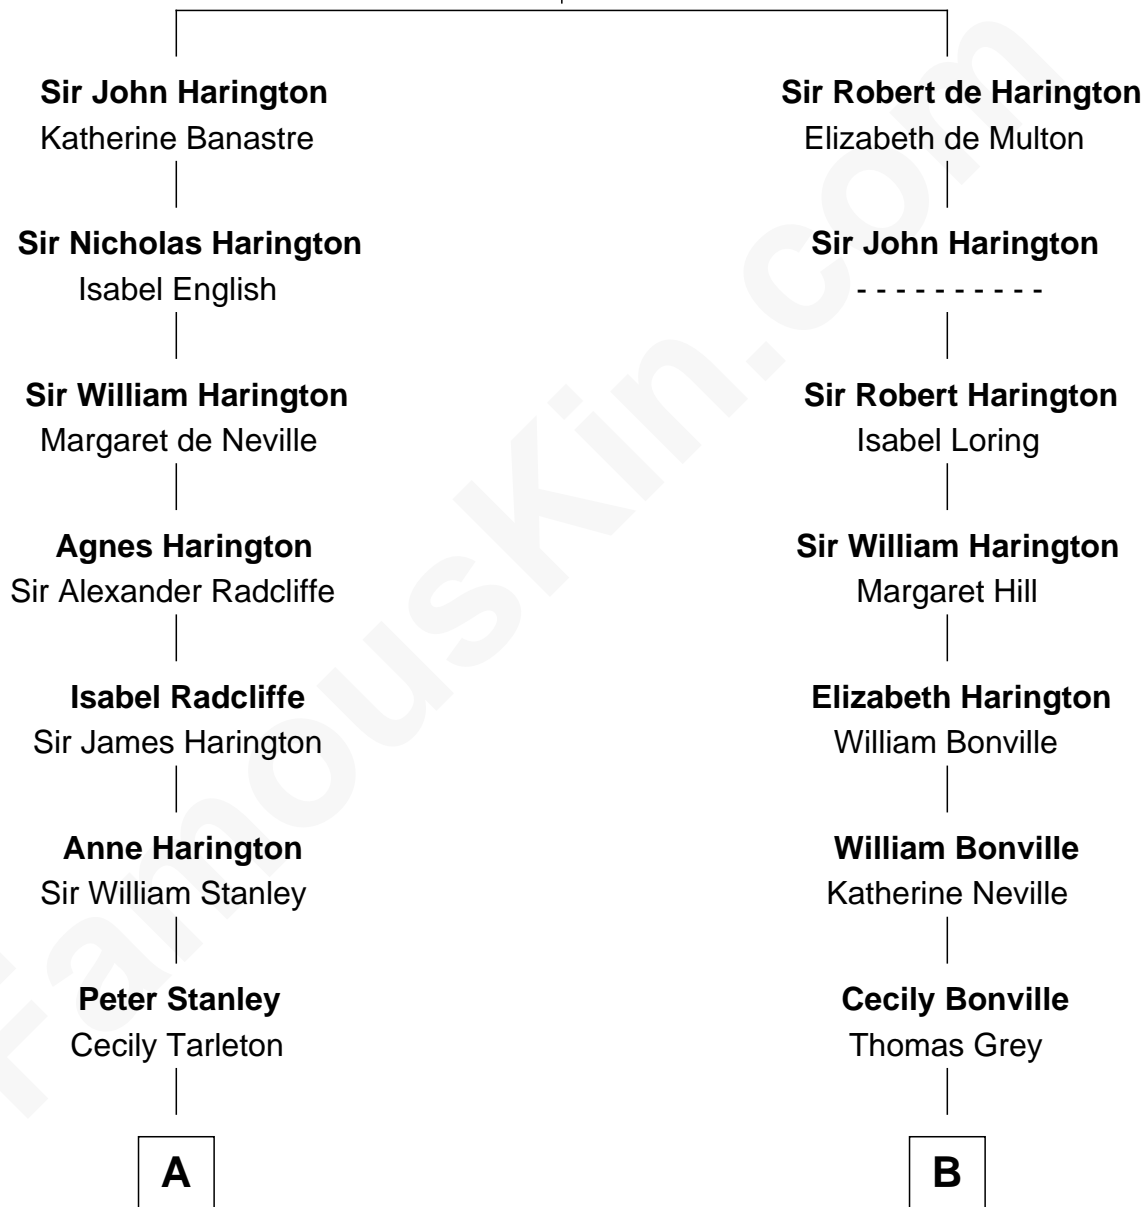

FamousKin.com Relationship Chart of

General Robert E. Lee

Confederate Army - U.S. Civil War

14th cousin 6 times removed of

Dick Clark

Radio and TV Host

Sir John de Harington

Joan - - - - -

C

George Barnard
Jane Sophia Fuller

Charles Fuller Barnard
Anna May Aldridge

Julia Fuller Barnard
Richard Augustus Clark

Dick Clark
Radio and TV Host