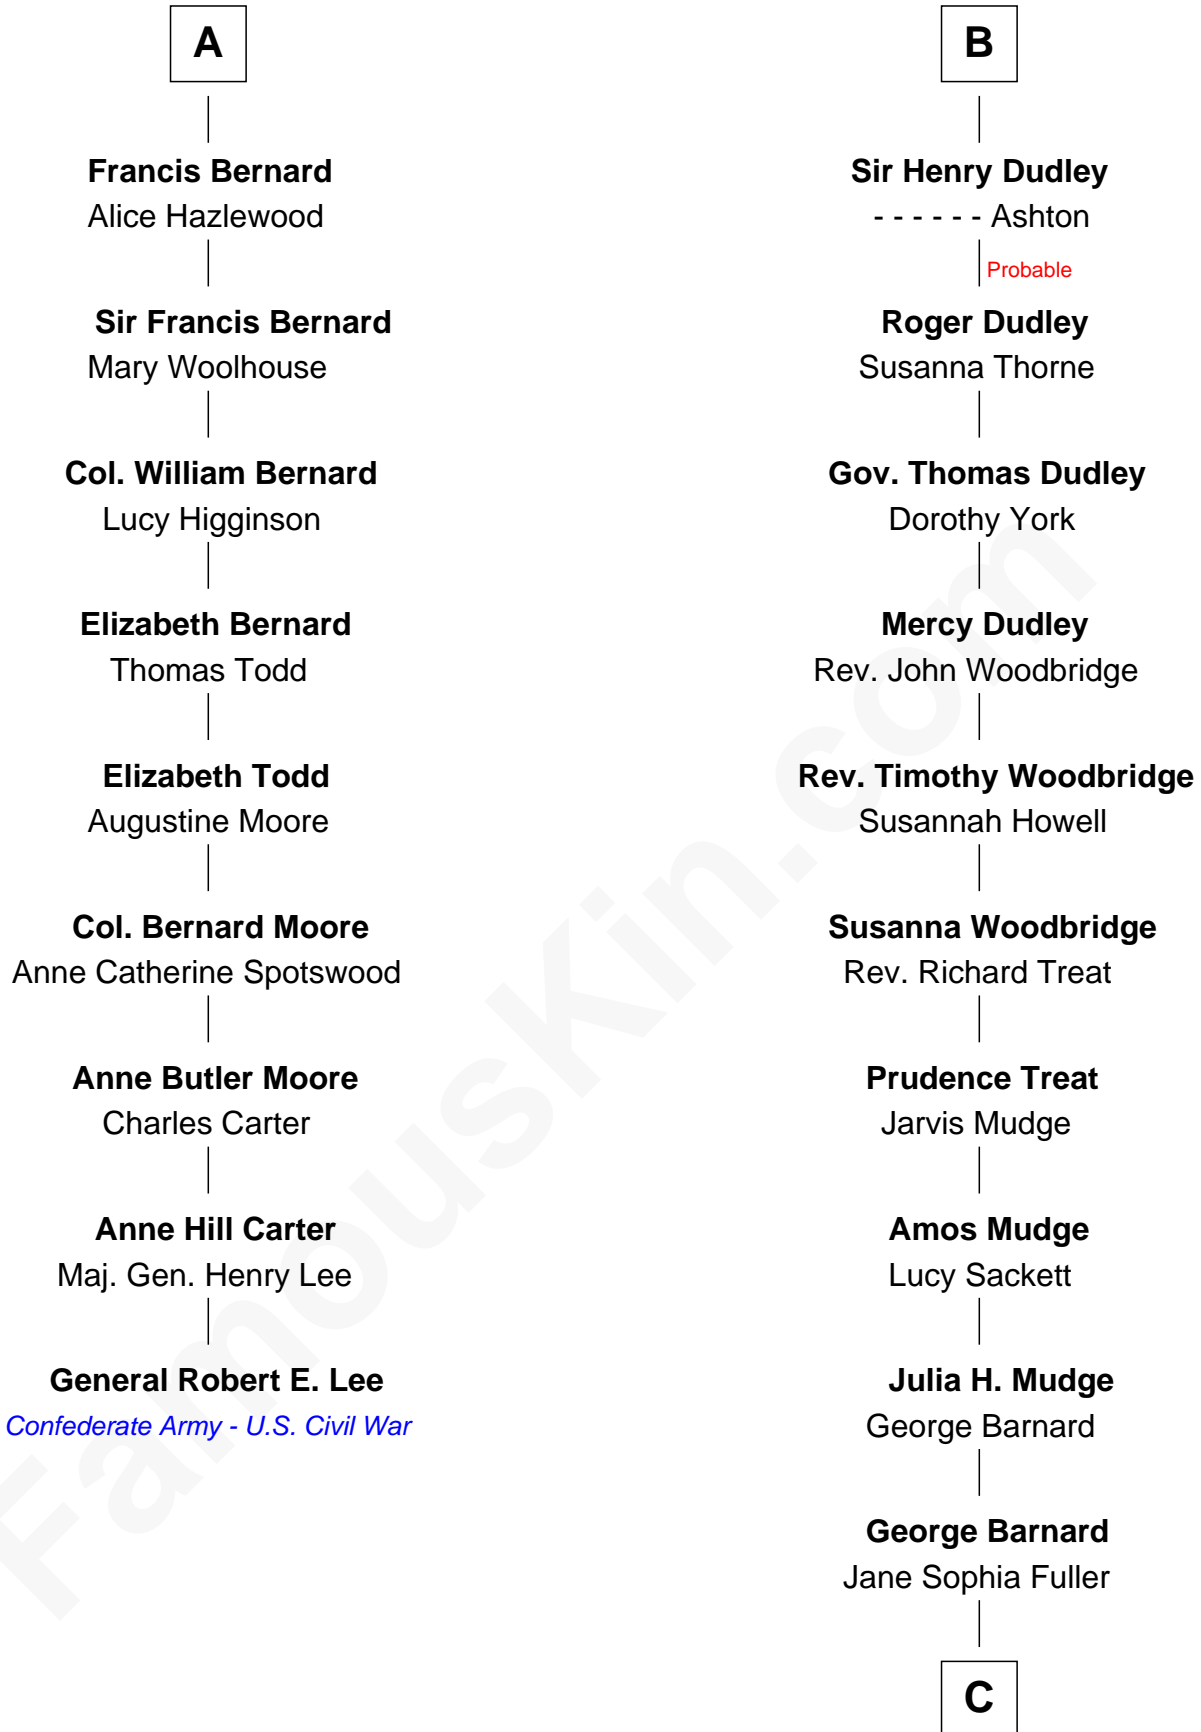

**FamousKin.com**  
**Relationship Chart of**  
**General Robert E. Lee**  
*Confederate Army - U.S. Civil War*  
 15th cousin 4 times removed of

**Dick Clark**  
*Radio and TV Host*

**Margaret de Audley**  
 Ralph de Stafford

**C**

**Charles Fuller Barnard**

Anna May Aldridge

**Julia Fuller Barnard**

Richard Augustus Clark

**Dick Clark**

*Radio and TV Host*

FamousKin.com