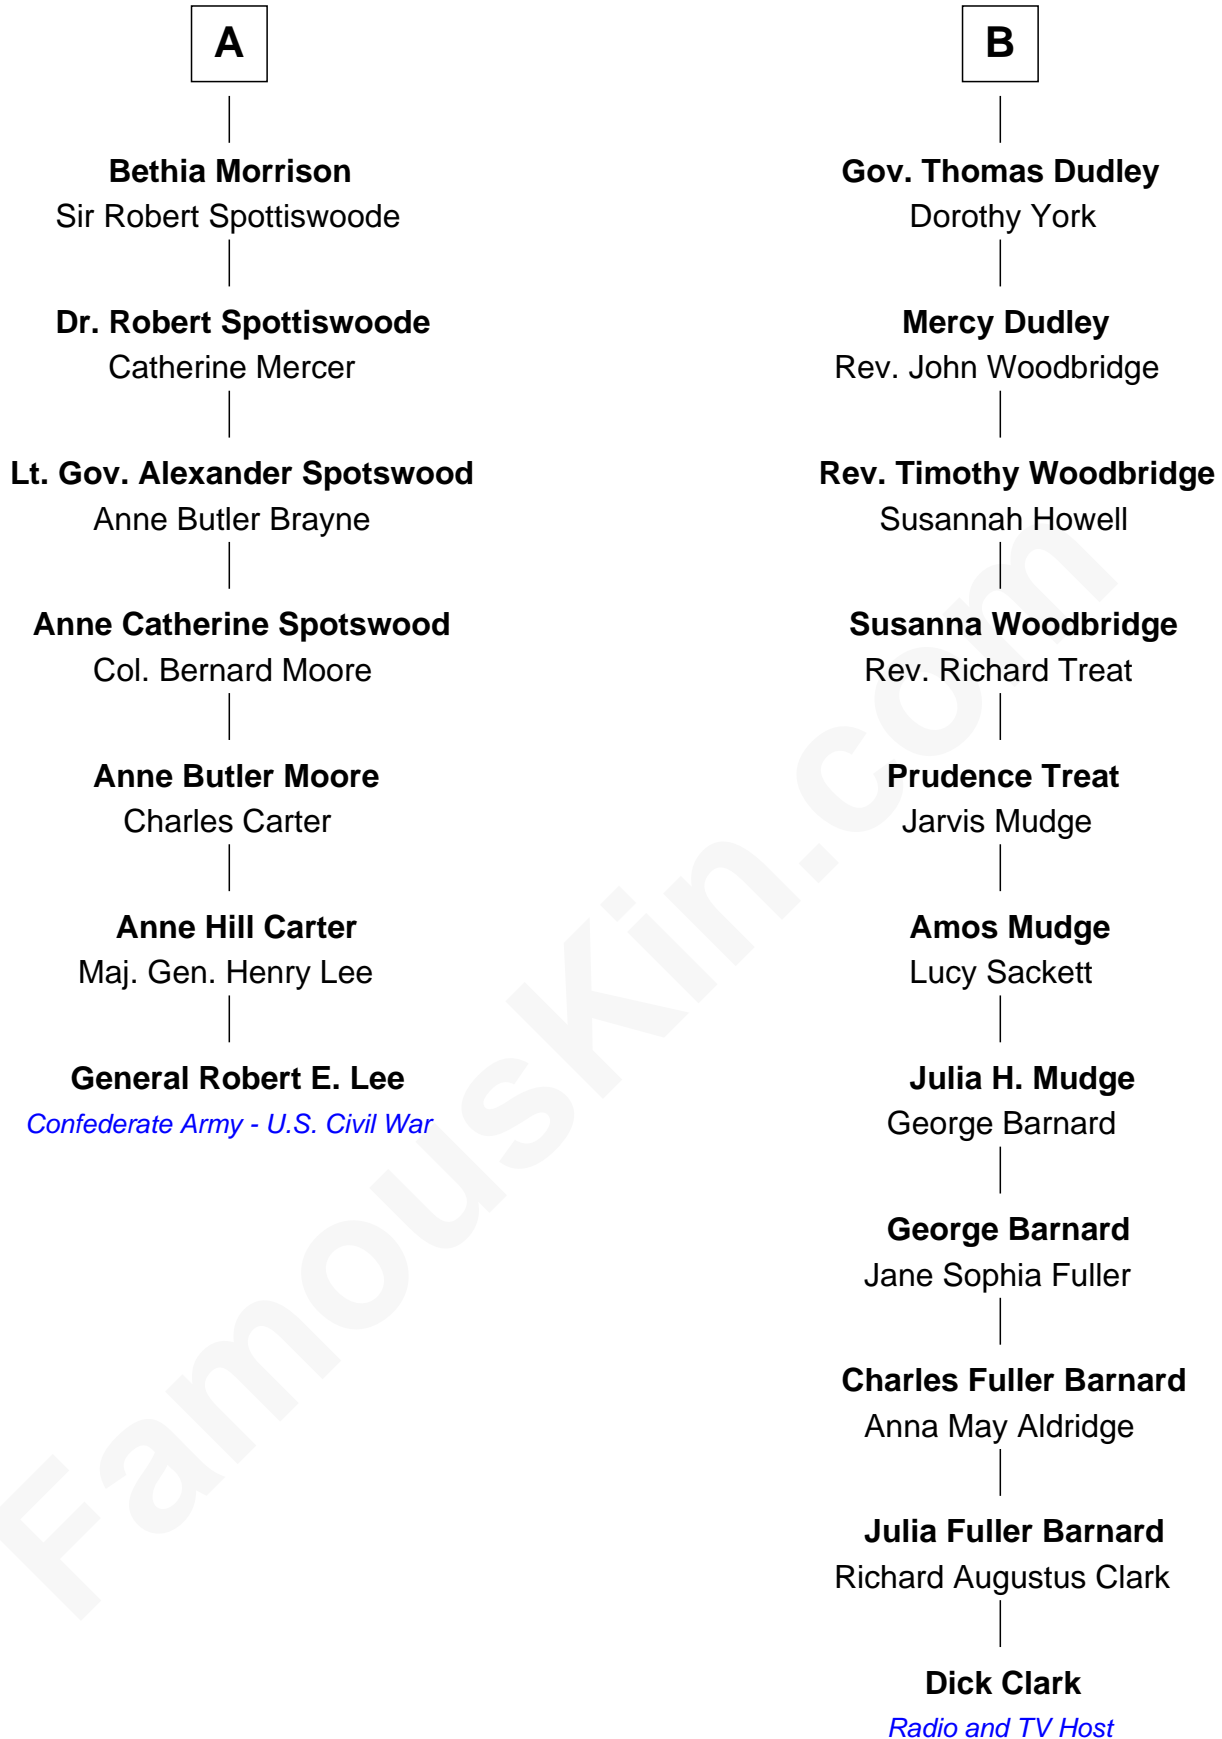

# FamousKin.com Relationship Chart of

**General Robert E. Lee**

*Confederate Army - U.S. Civil War*

13th cousin 4 times removed of

**Dick Clark**

*Radio and TV Host*

**Sir Thomas de Holand**

Alice Fitzalan

Dick Clark photo by [Alan Light](#) (CC BY 2.0)