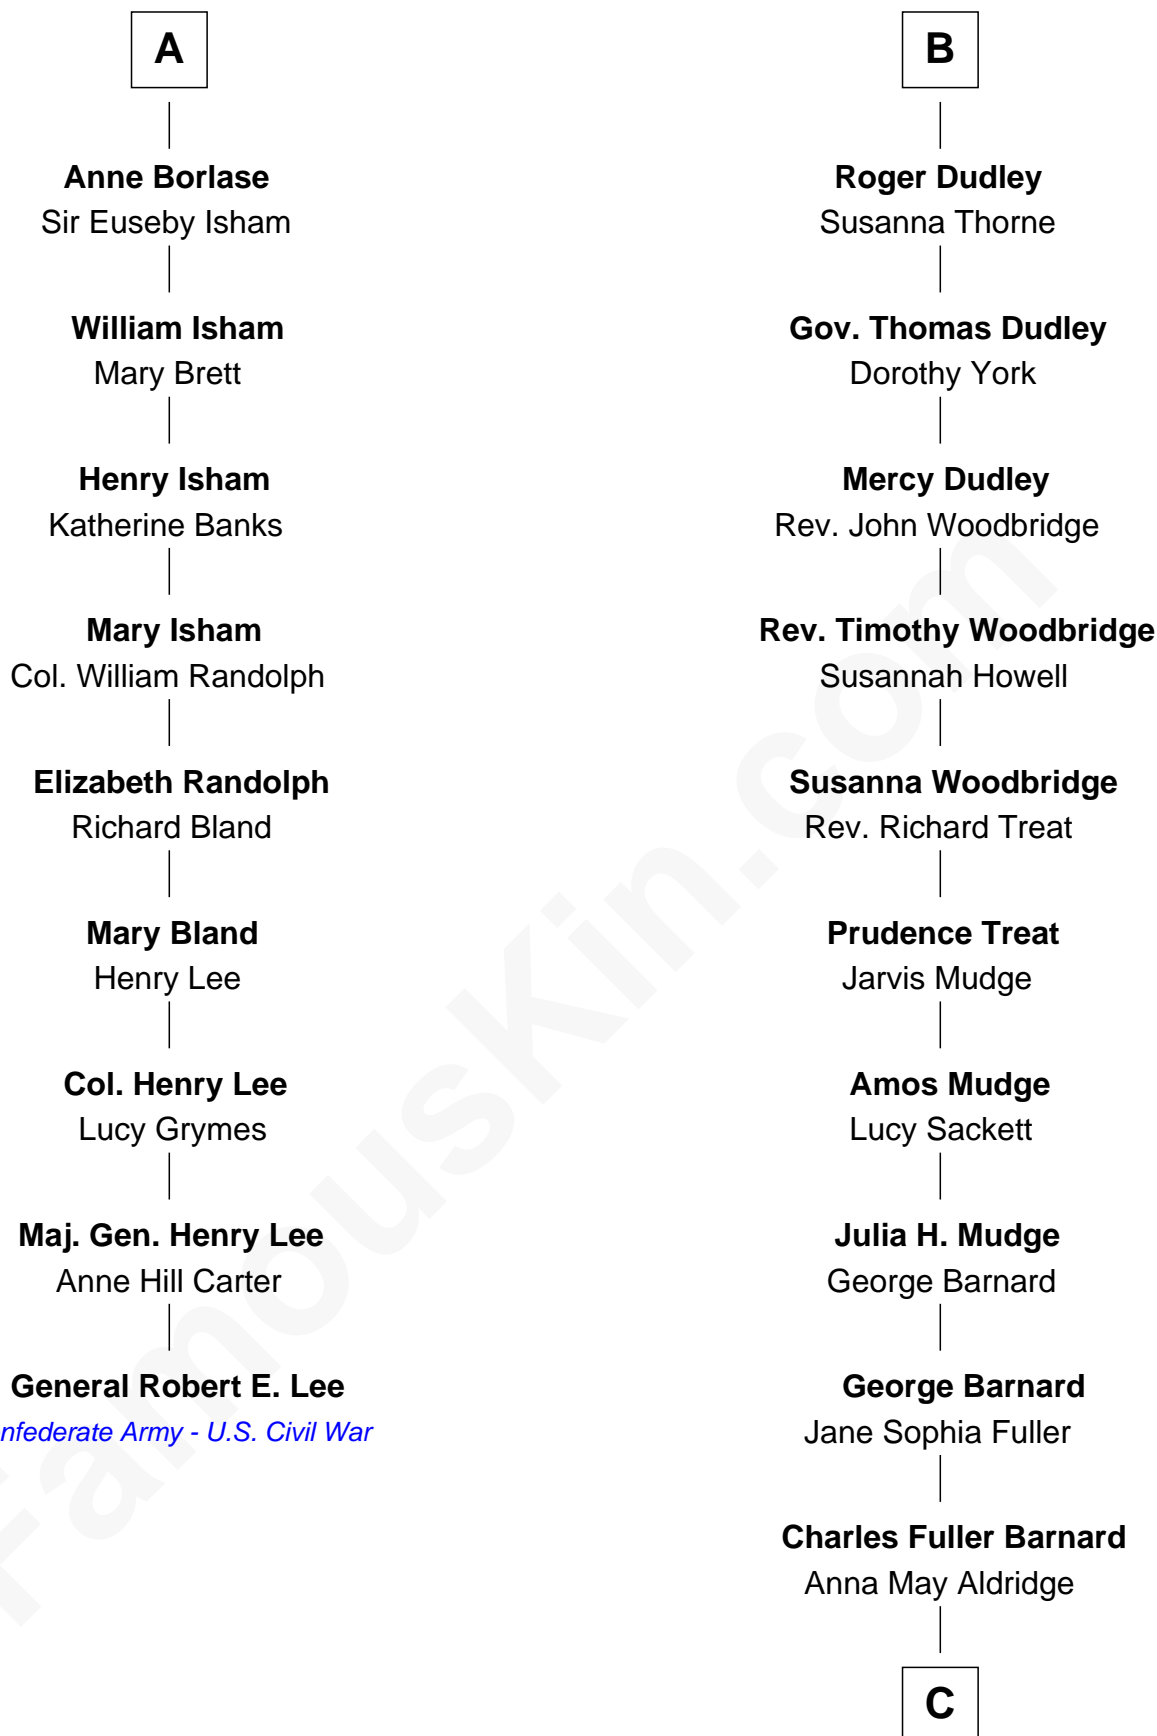

# FamousKin.com Relationship Chart of

**General Robert E. Lee**

*Confederate Army - U.S. Civil War*

15th cousin 3 times removed of

**Dick Clark**

*Radio and TV Host*

**Sir Philip le Despencer**

Elizabeth - - - - -

**Sir Philip le Despencer**

Elizabeth de Tibetot

**Margery Despencer**

Sir Roger Wentworth

**Margaret Wentworth**

Sir William Hopton

**Margaret Hopton**

Sir Philip Booth

Cecily Willoughby

**Sir John Sutton**

Cecily Grey

**Sir Henry Dudley**

- - - - - Ashton

Probable

**B**

**C**

**Julia Fuller Barnard**  
Richard Augustus Clark

**Dick Clark**  
*Radio and TV Host*

FamousKin.com