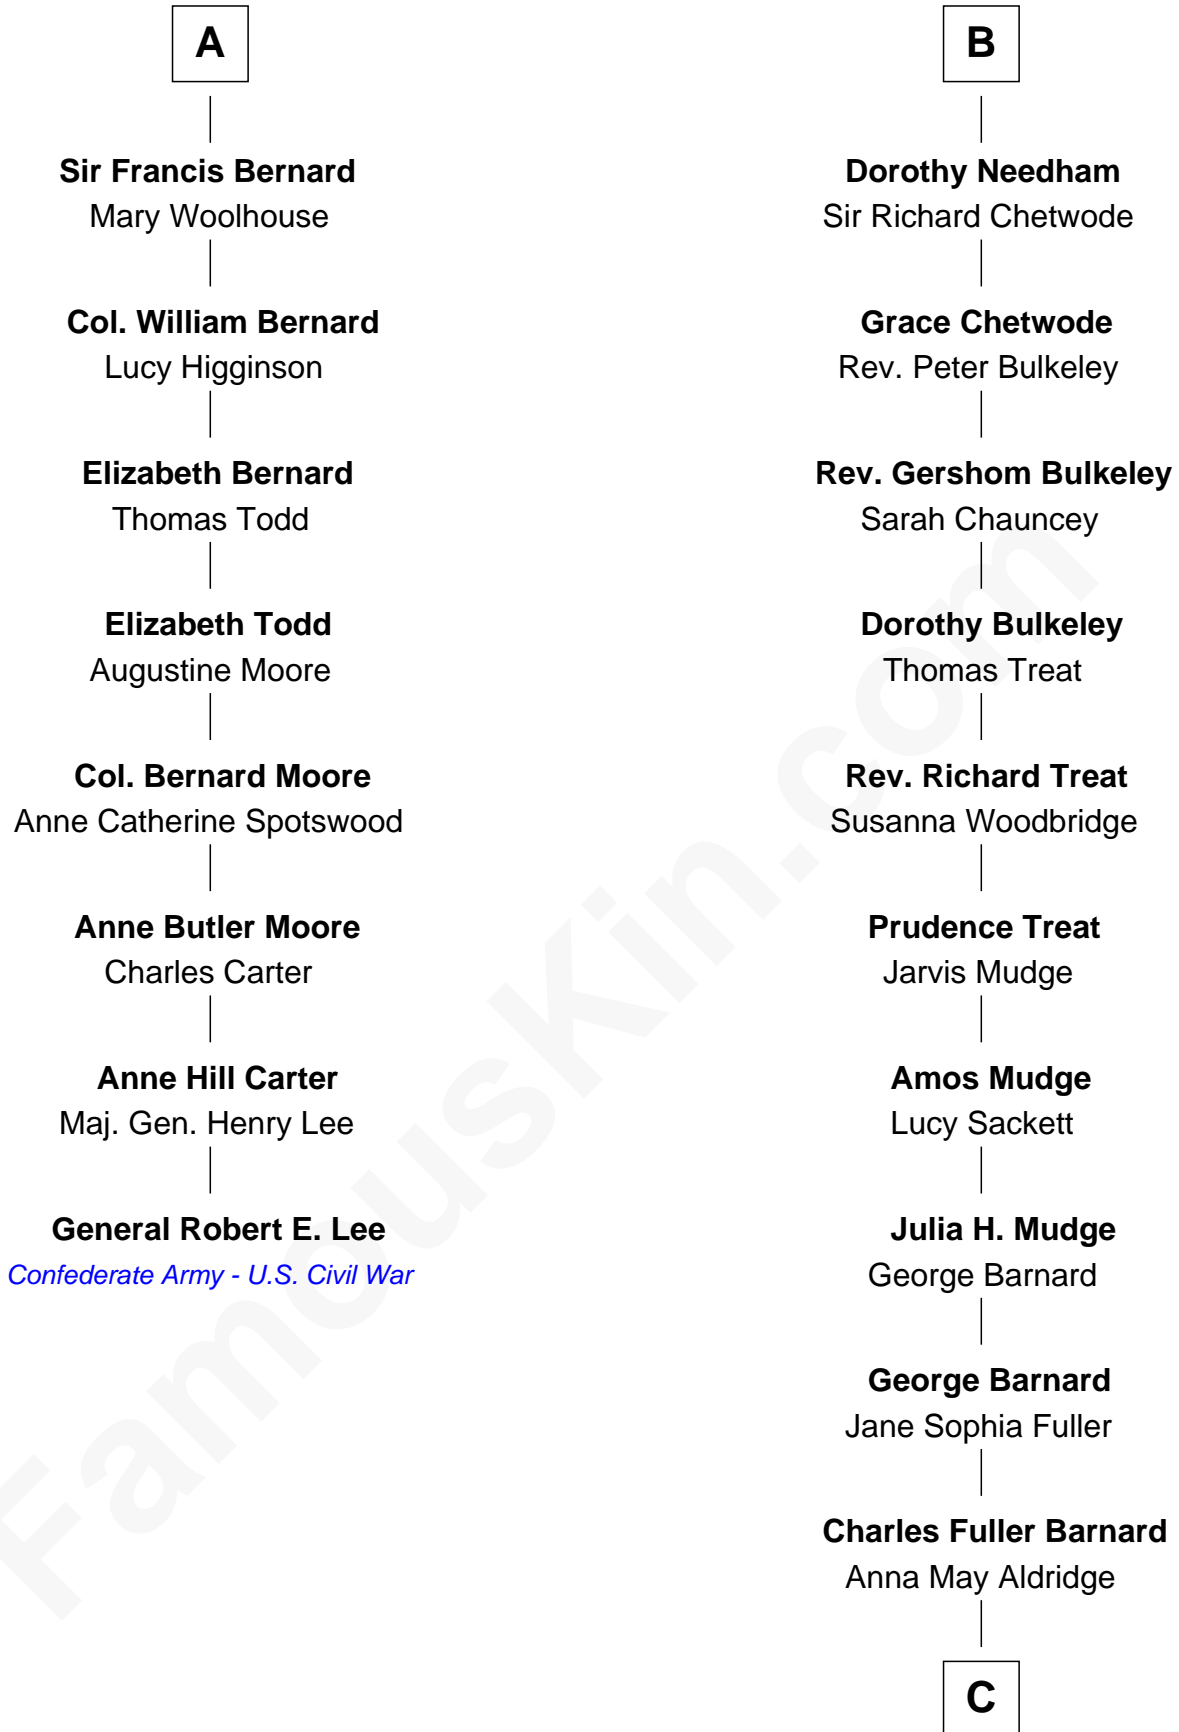

FamousKin.com Relationship Chart of

General Robert E. Lee

Confederate Army - U.S. Civil War

14th cousin 4 times removed of

Dick Clark

Radio and TV Host

John de Welles

Maud de Roos

C

Julia Fuller Barnard
Richard Augustus Clark

Dick Clark
Radio and TV Host

FamousKin.com