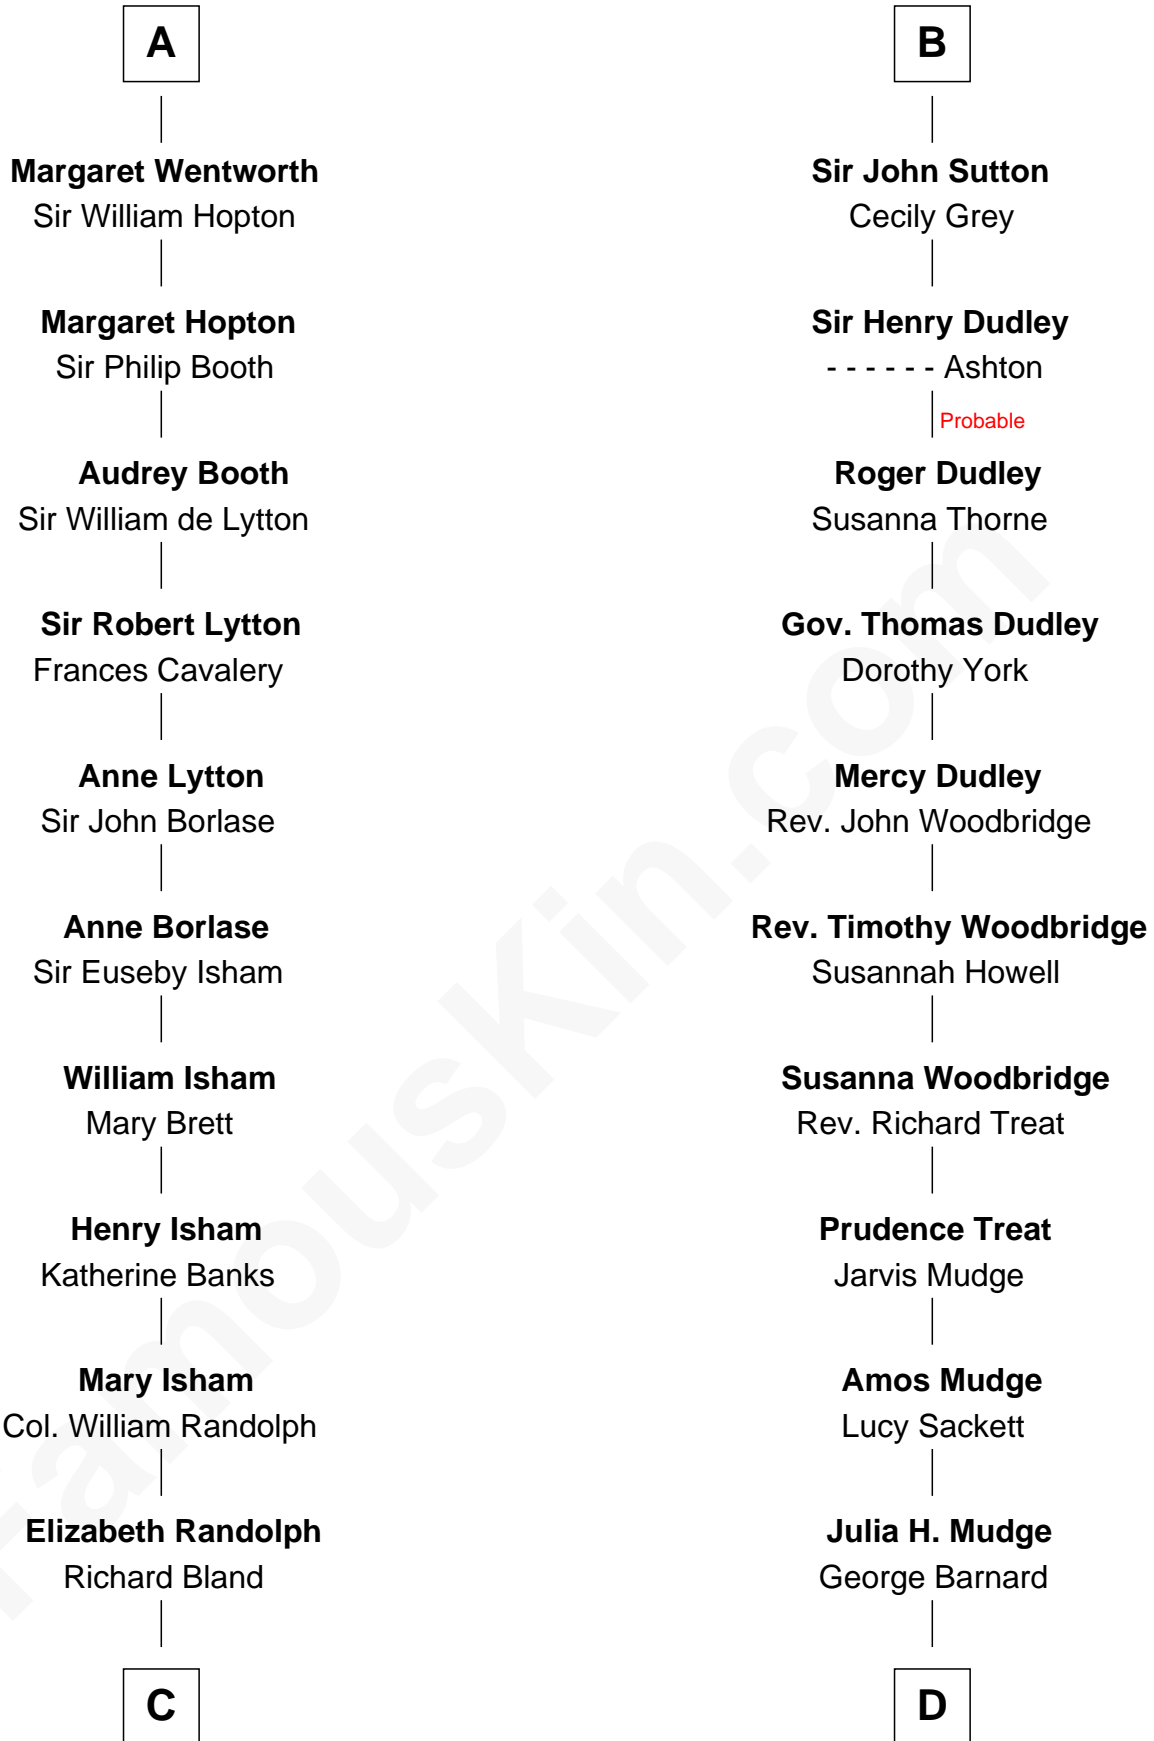

FamousKin.com
Relationship Chart of
General Robert E. Lee
Confederate Army - U.S. Civil War

20th cousin of
Dick Clark
Radio and TV Host

C

Mary Bland

Henry Lee

Col. Henry Lee

Lucy Grymes

Maj. Gen. Henry Lee

Anne Hill Carter

General Robert E. Lee

Confederate Army - U.S. Civil War

D

George Barnard

Jane Sophia Fuller

Charles Fuller Barnard

Anna May Aldridge