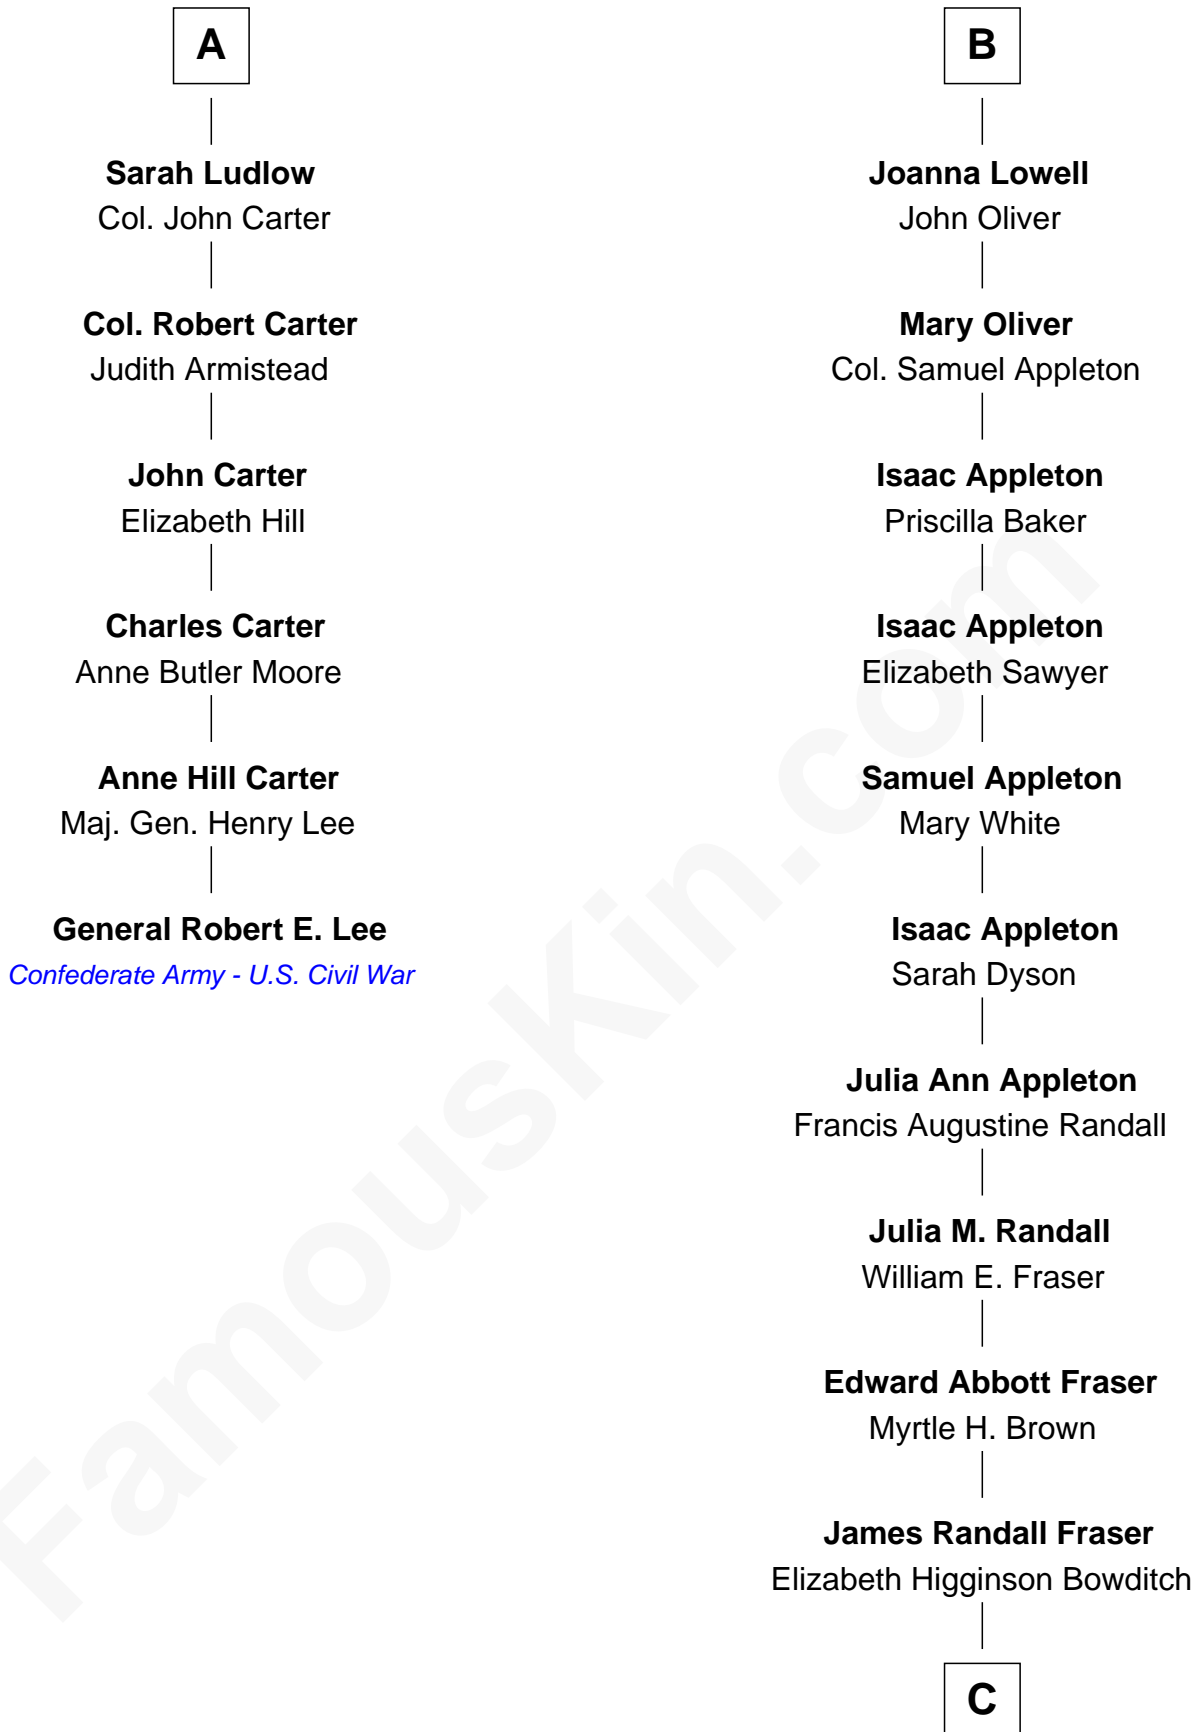

# FamousKin.com Relationship Chart of

**General Robert E. Lee**

*Confederate Army - U.S. Civil War*

12th cousin 6 times removed of

**James Spader**

*TV and Movie Actor*

**Sir Hugh Luttrell**  
Catherine de Beaumont

**C**

**Jean Fraser**  
Stoddard Greenwood Spader

**James Spader**  
*TV and Movie Actor*

FamousKin.com