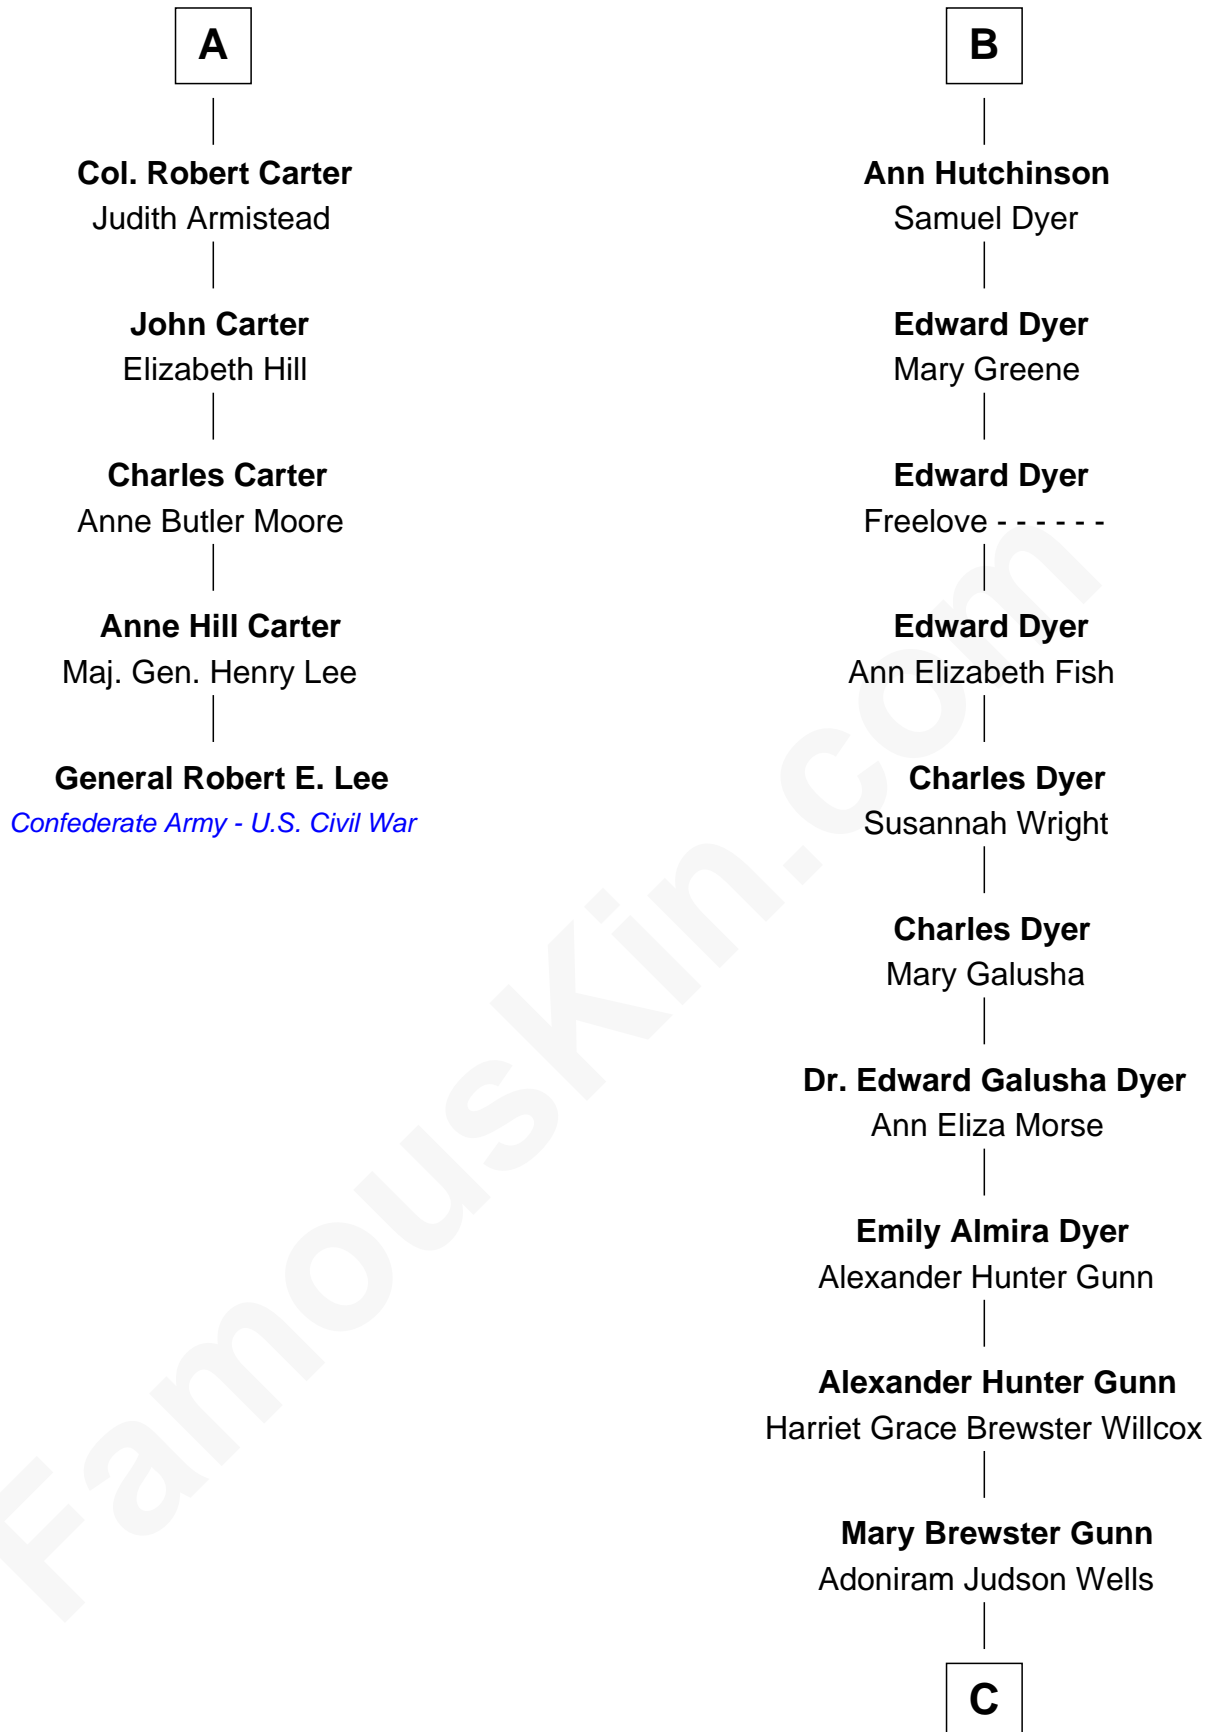

FamousKin.com Relationship Chart of

General Robert E. Lee

Confederate Army - U.S. Civil War

11th cousin 7 times removed of

Elisabeth Shue

TV and Movie Actress

Sir Thomas Blount
Margaret de Gresley

C

—
Anne Brewster Wells

James William Shue

—
Elisabeth Shue

TV and Movie Actress

FamousKin.com