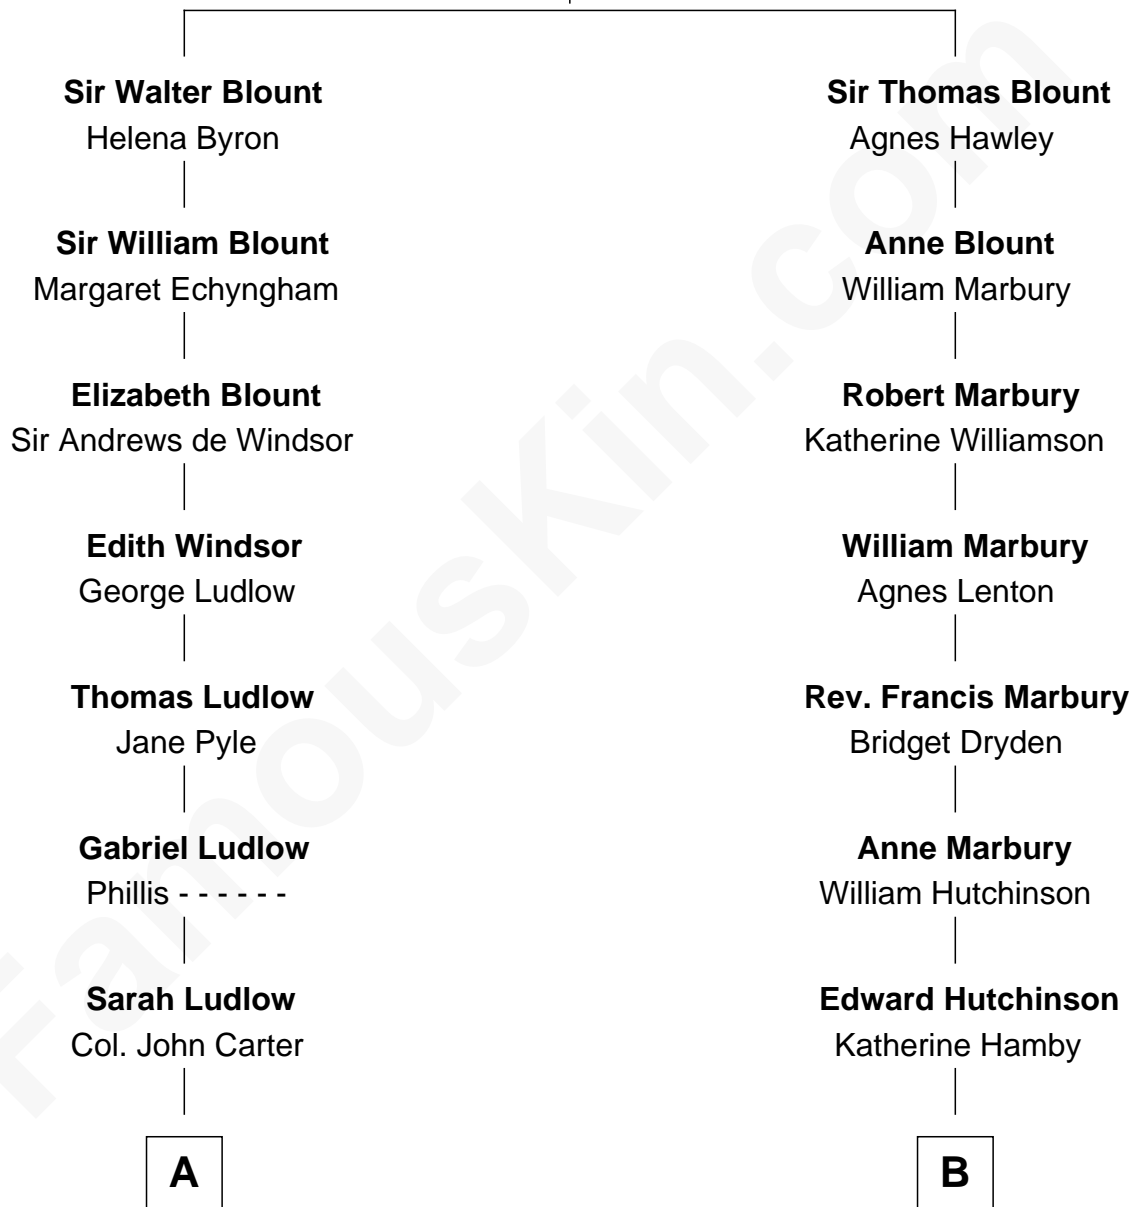

FamousKin.com Relationship Chart of

General Robert E. Lee

Confederate Army - U.S. Civil War

11th cousin 7 times removed of

Elisabeth Shue

TV and Movie Actress

Sir Thomas Blount
Margaret de Gresley

C

—
Anne Brewster Wells

James William Shue

—
Elisabeth Shue

TV and Movie Actress

FamousKin.com