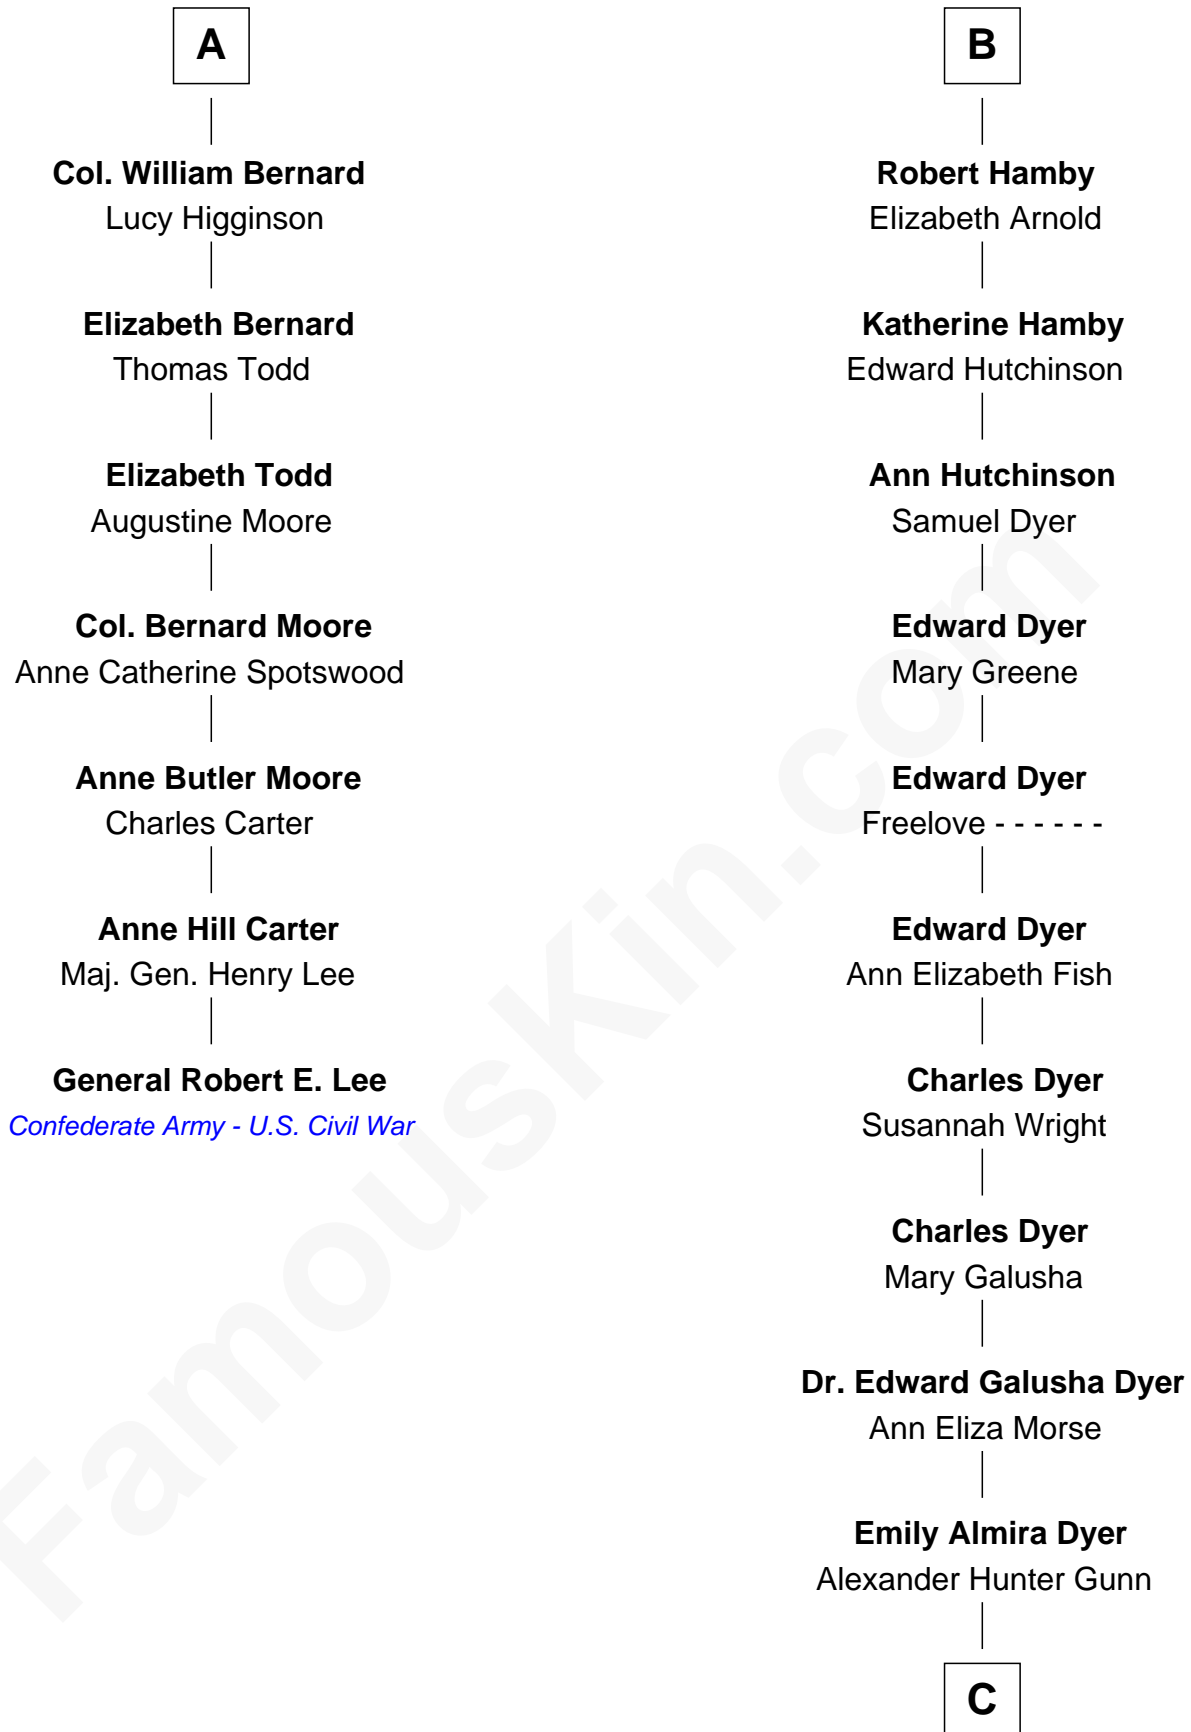

FamousKin.com Relationship Chart of

General Robert E. Lee

Confederate Army - U.S. Civil War

13th cousin 7 times removed of

Elisabeth Shue

TV and Movie Actress

Stephen le Scrope

Margery de Welles

John le Scrope
Elizabeth Chaworth

Elizabeth le Scrope
Sir Henry le Scrope

Margaret Scrope
John Bernard

John Bernard
Margaret Daundelyn

John Bernard
Cecily Muscote

Francis Bernard
Alice Hazlewood

Sir Francis Bernard
Mary Woolhouse

A

Maude le Scrope
Sir Baldwin Freville

Margaret Freville
Sir Hugh Willoughby

Margery Willoughby
Sir Godfrey Hilton

Elizabeth Hilton
Richard Thimbleby

Anne Thimbleby
John Booth

Eleanor Booth
Edward Hamby

William Hamby
Margaret Blewett

B

C

Alexander Hunter Gunn
Harriet Grace Brewster Willcox

Mary Brewster Gunn
Adoniram Judson Wells

Anne Brewster Wells
James William Shue

Elisabeth Shue
TV and Movie Actress