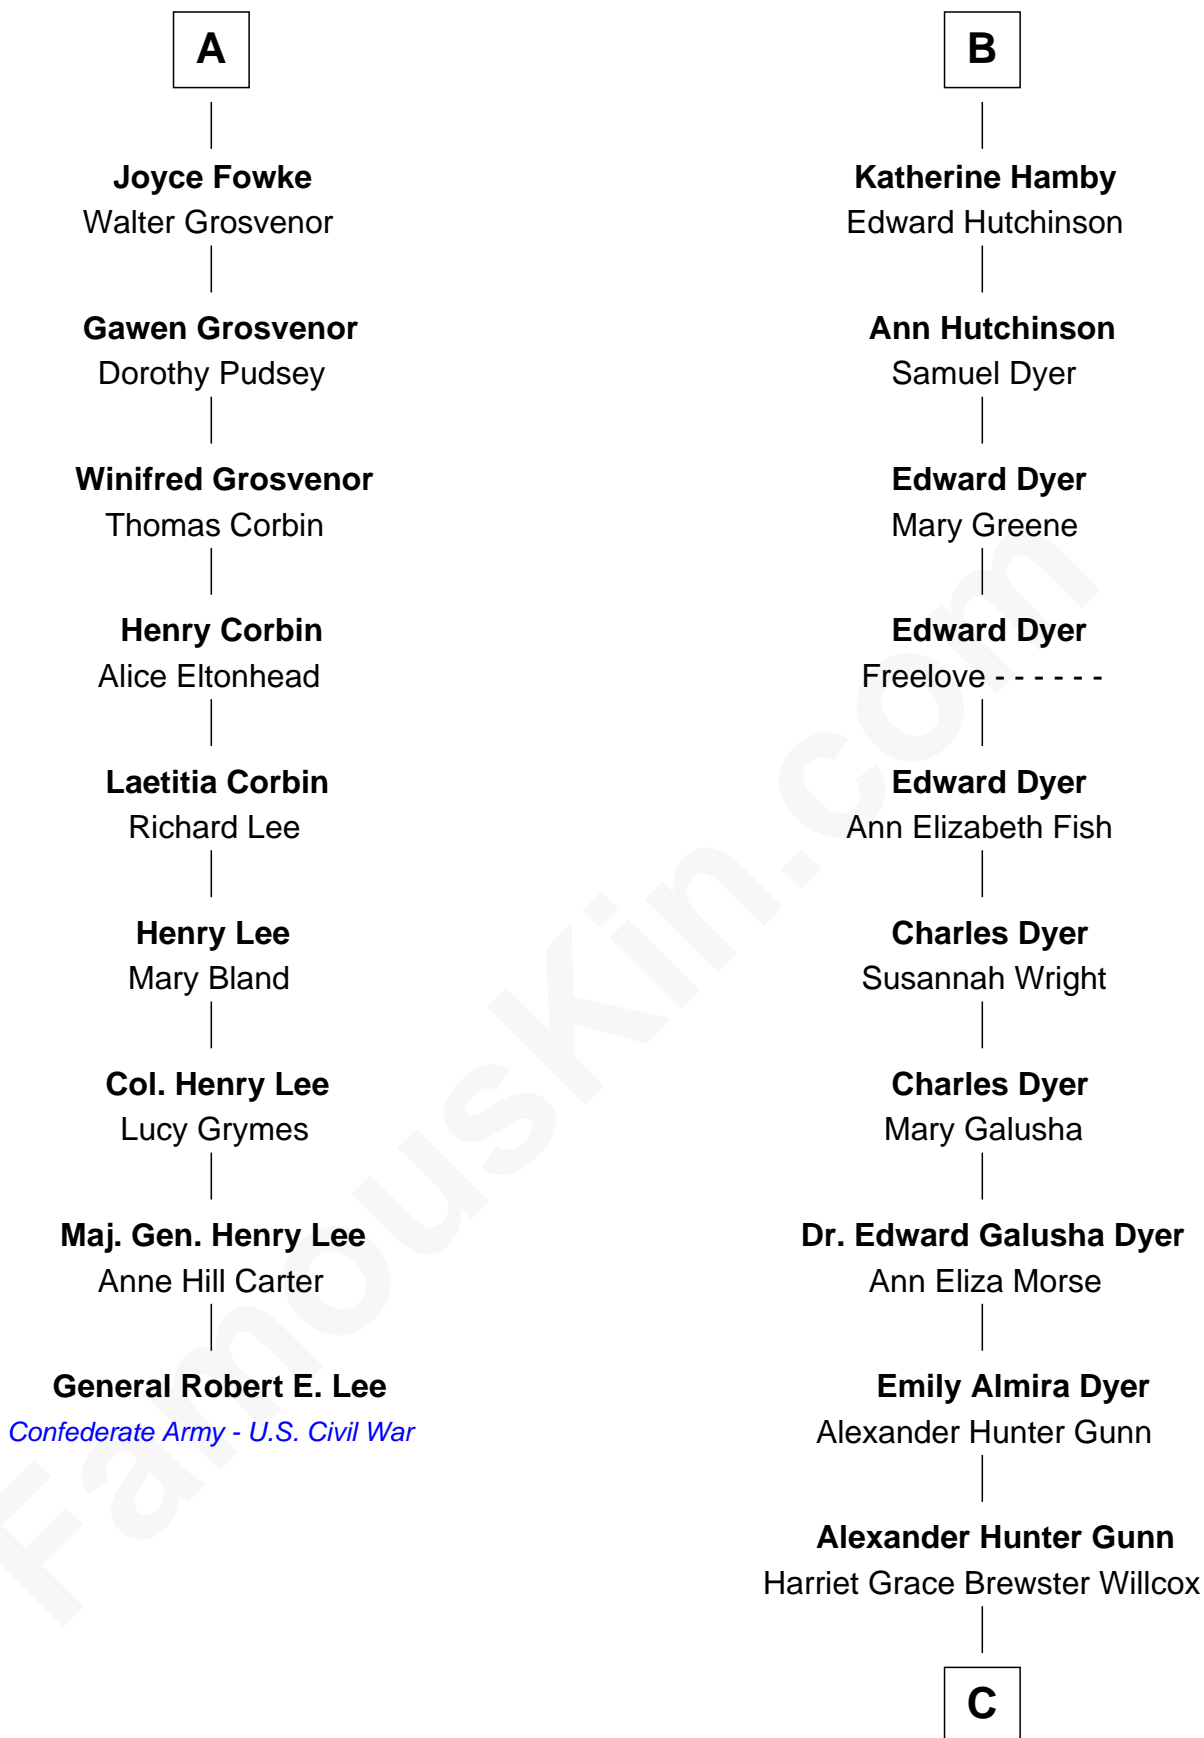

# FamousKin.com Relationship Chart of

**General Robert E. Lee**

*Confederate Army - U.S. Civil War*

15th cousin 4 times removed of

**Andrew Shue**

*TV Actor*

**Sir Baldwin Freville**

Maude le Scrope

**C**

**Mary Brewster Gunn**  
Adoniram Judson Wells

**Anne Brewster Wells**  
James William Shue

**Andrew Shue**  
*TV Actor*

FamousKin.com