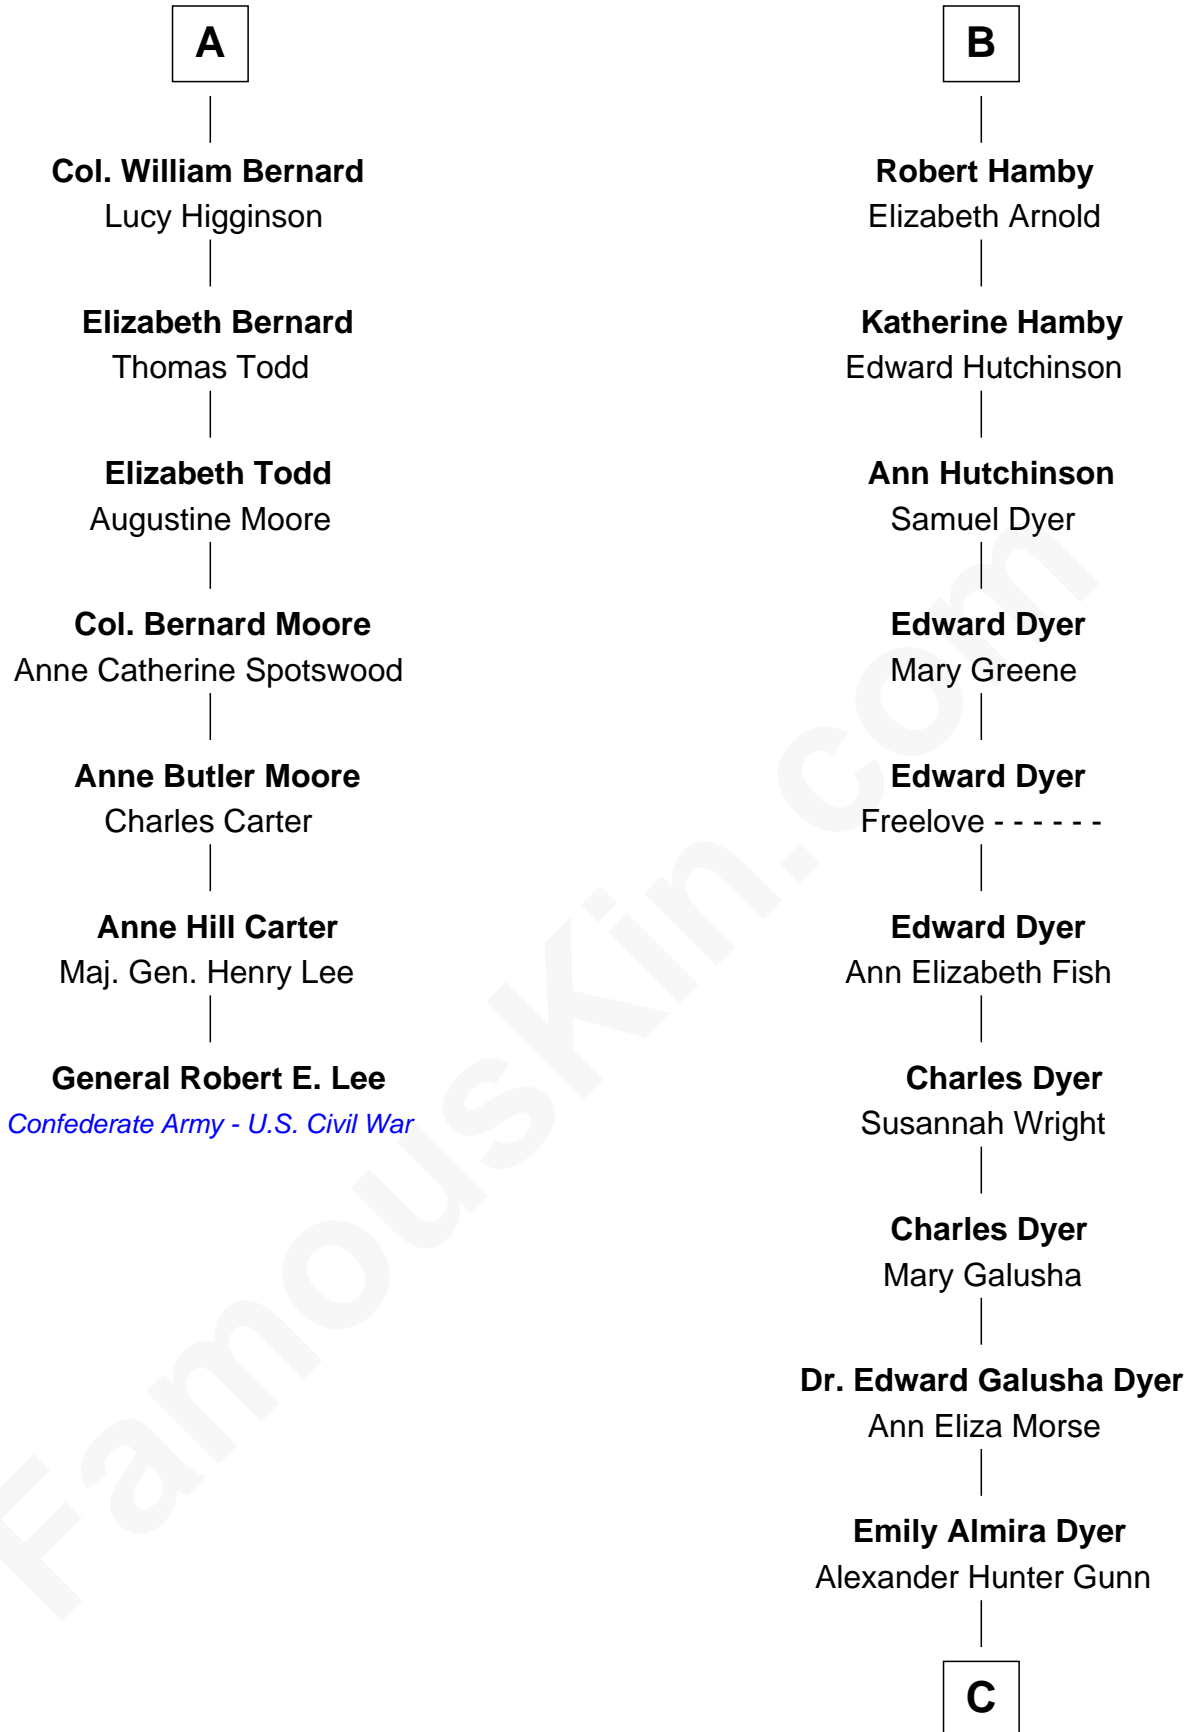

FamousKin.com Relationship Chart of

General Robert E. Lee

Confederate Army - U.S. Civil War

13th cousin 7 times removed of

Andrew Shue

TV Actor

Stephen le Scrope

Margery de Welles

John le Scrope
Elizabeth Chaworth

Elizabeth le Scrope
Sir Henry le Scrope

Margaret Scrope
John Bernard

John Bernard
Margaret Daundelyn

John Bernard
Cecily Muscote

Francis Bernard
Alice Hazlewood

Sir Francis Bernard
Mary Woolhouse

A

Maude le Scrope
Sir Baldwin Freville

Margaret Freville
Sir Hugh Willoughby

Margery Willoughby
Sir Godfrey Hilton

Elizabeth Hilton
Richard Thimbleby

Anne Thimbleby
John Booth

Eleanor Booth
Edward Hamby

William Hamby
Margaret Blewett

B

C

Alexander Hunter Gunn
Harriet Grace Brewster Willcox

Mary Brewster Gunn
Adoniram Judson Wells

Anne Brewster Wells
James William Shue

Andrew Shue
TV Actor