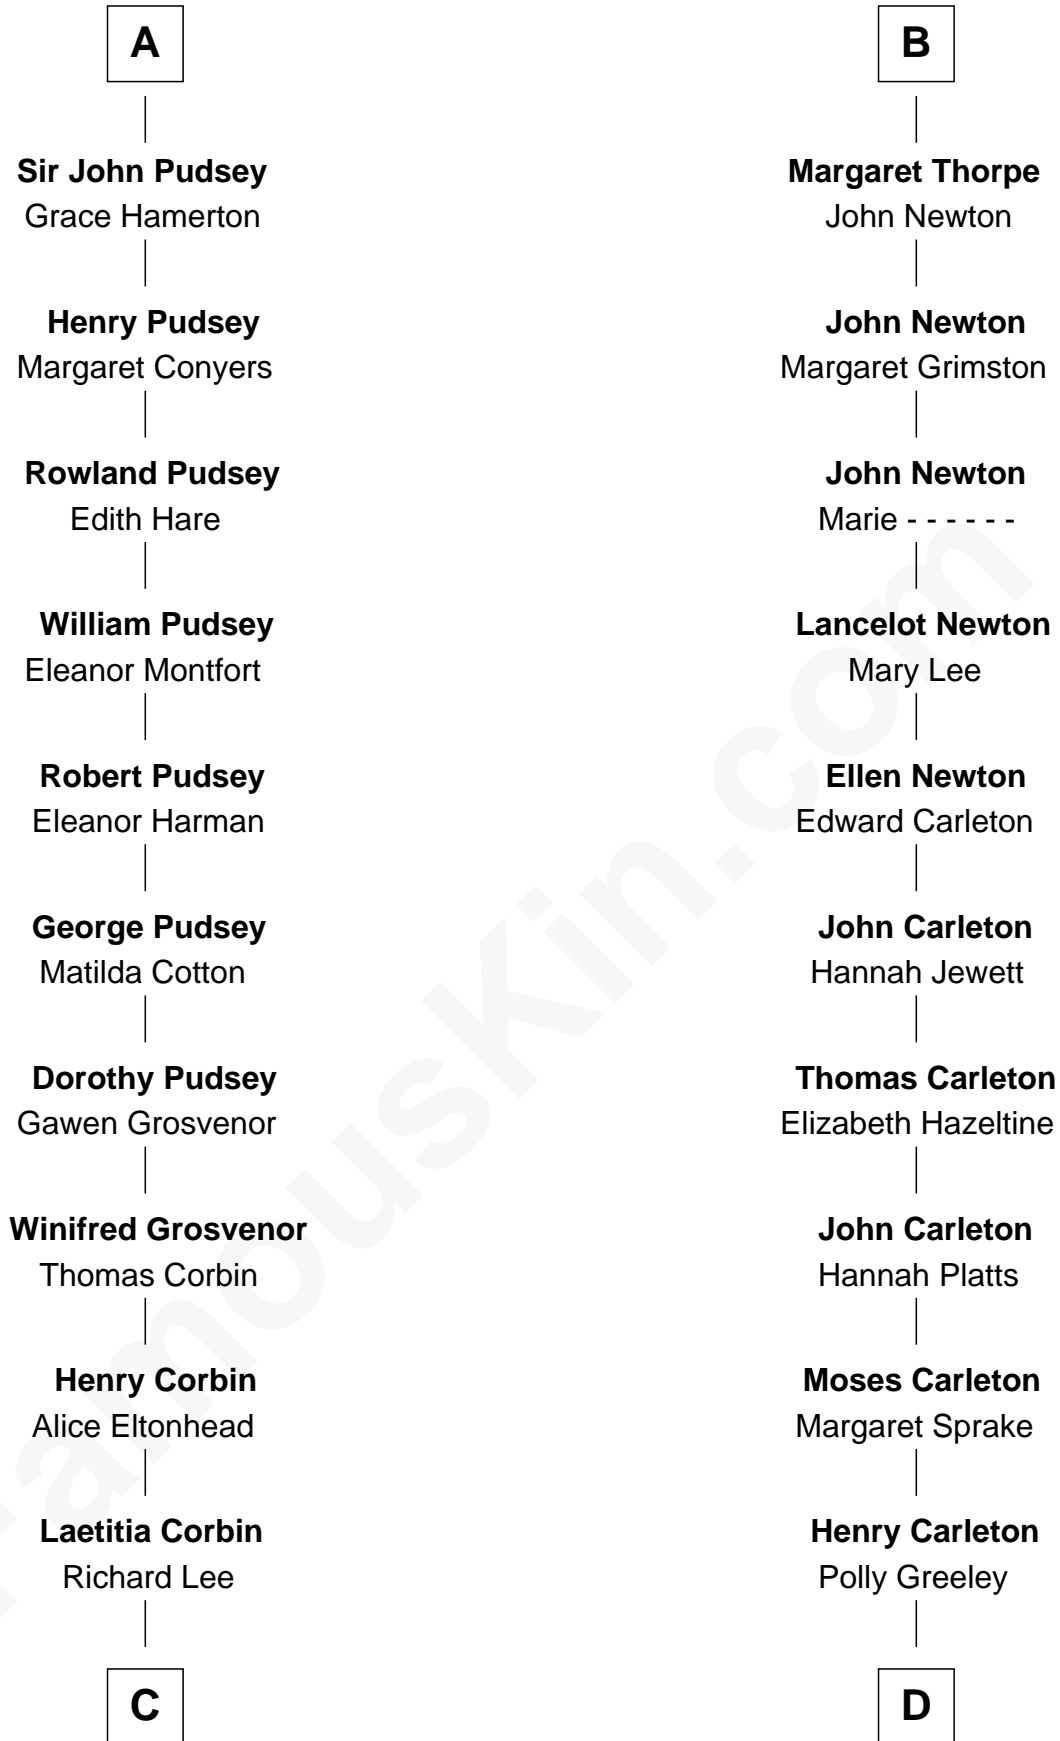

FamousKin.com Relationship Chart of

General Robert E. Lee

Confederate Army - U.S. Civil War

18th cousin 2 times removed of

Charles A. Pillsbury

Co-Founder of C.A. Pillsbury Co.

C

Henry Lee
Mary Bland