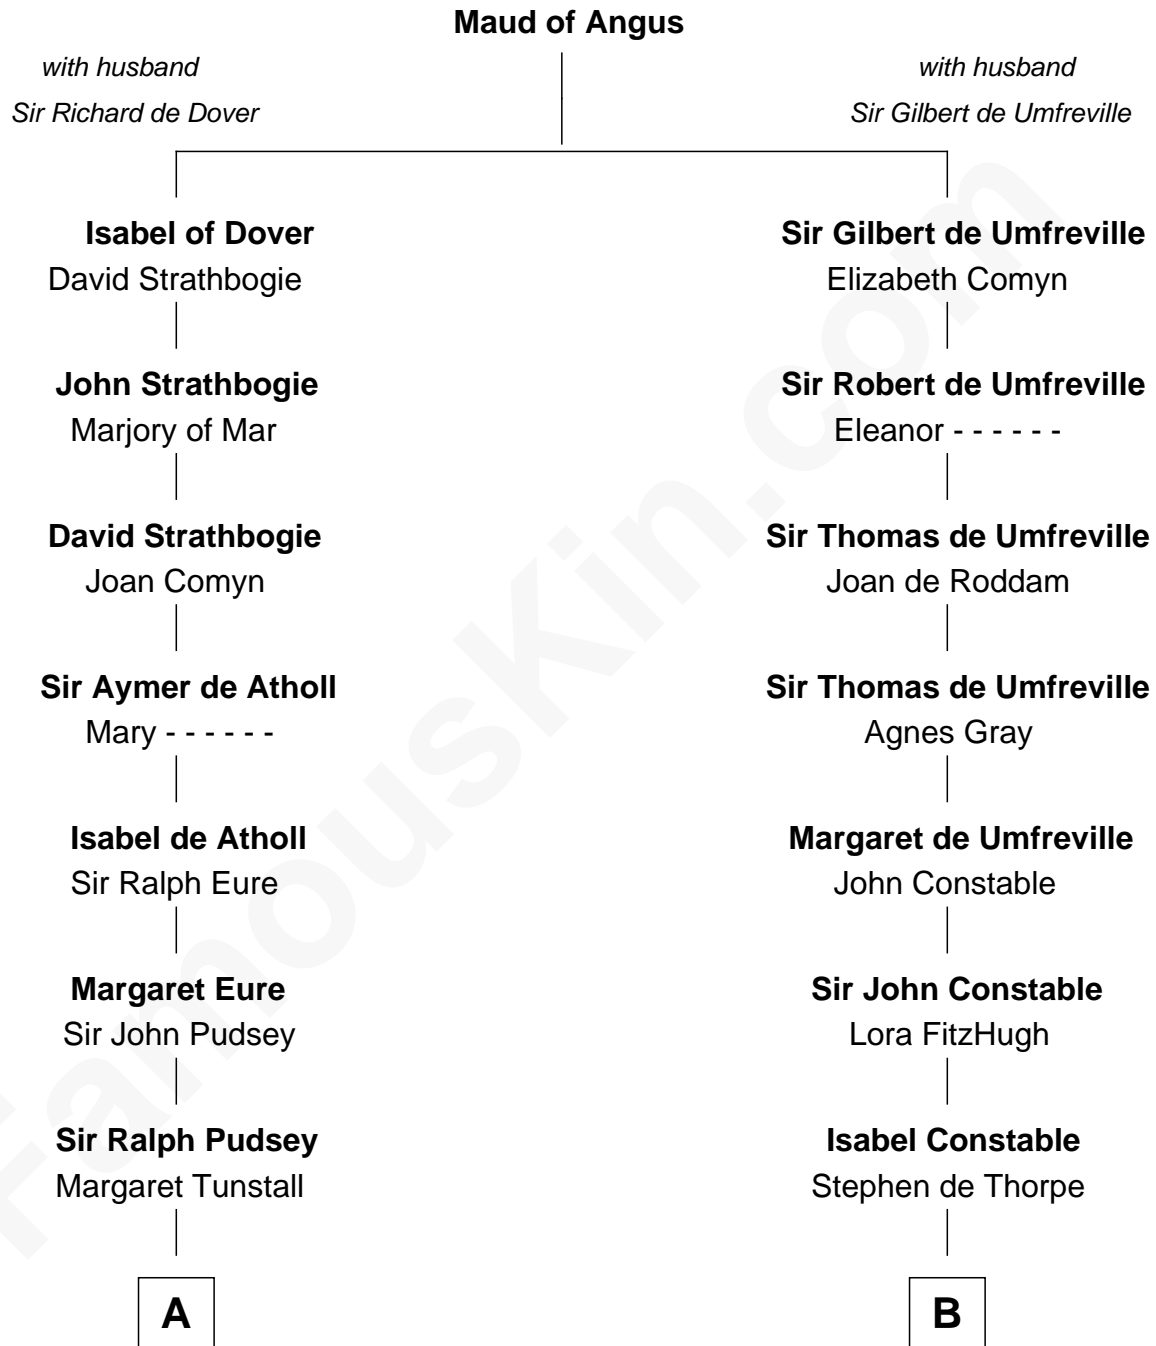

FamousKin.com Relationship Chart of

General Robert E. Lee

Confederate Army - U.S. Civil War

18th cousin 2 times removed of

Charles A. Pillsbury

Co-Founder of C.A. Pillsbury Co.

C

Henry Lee
Mary Bland