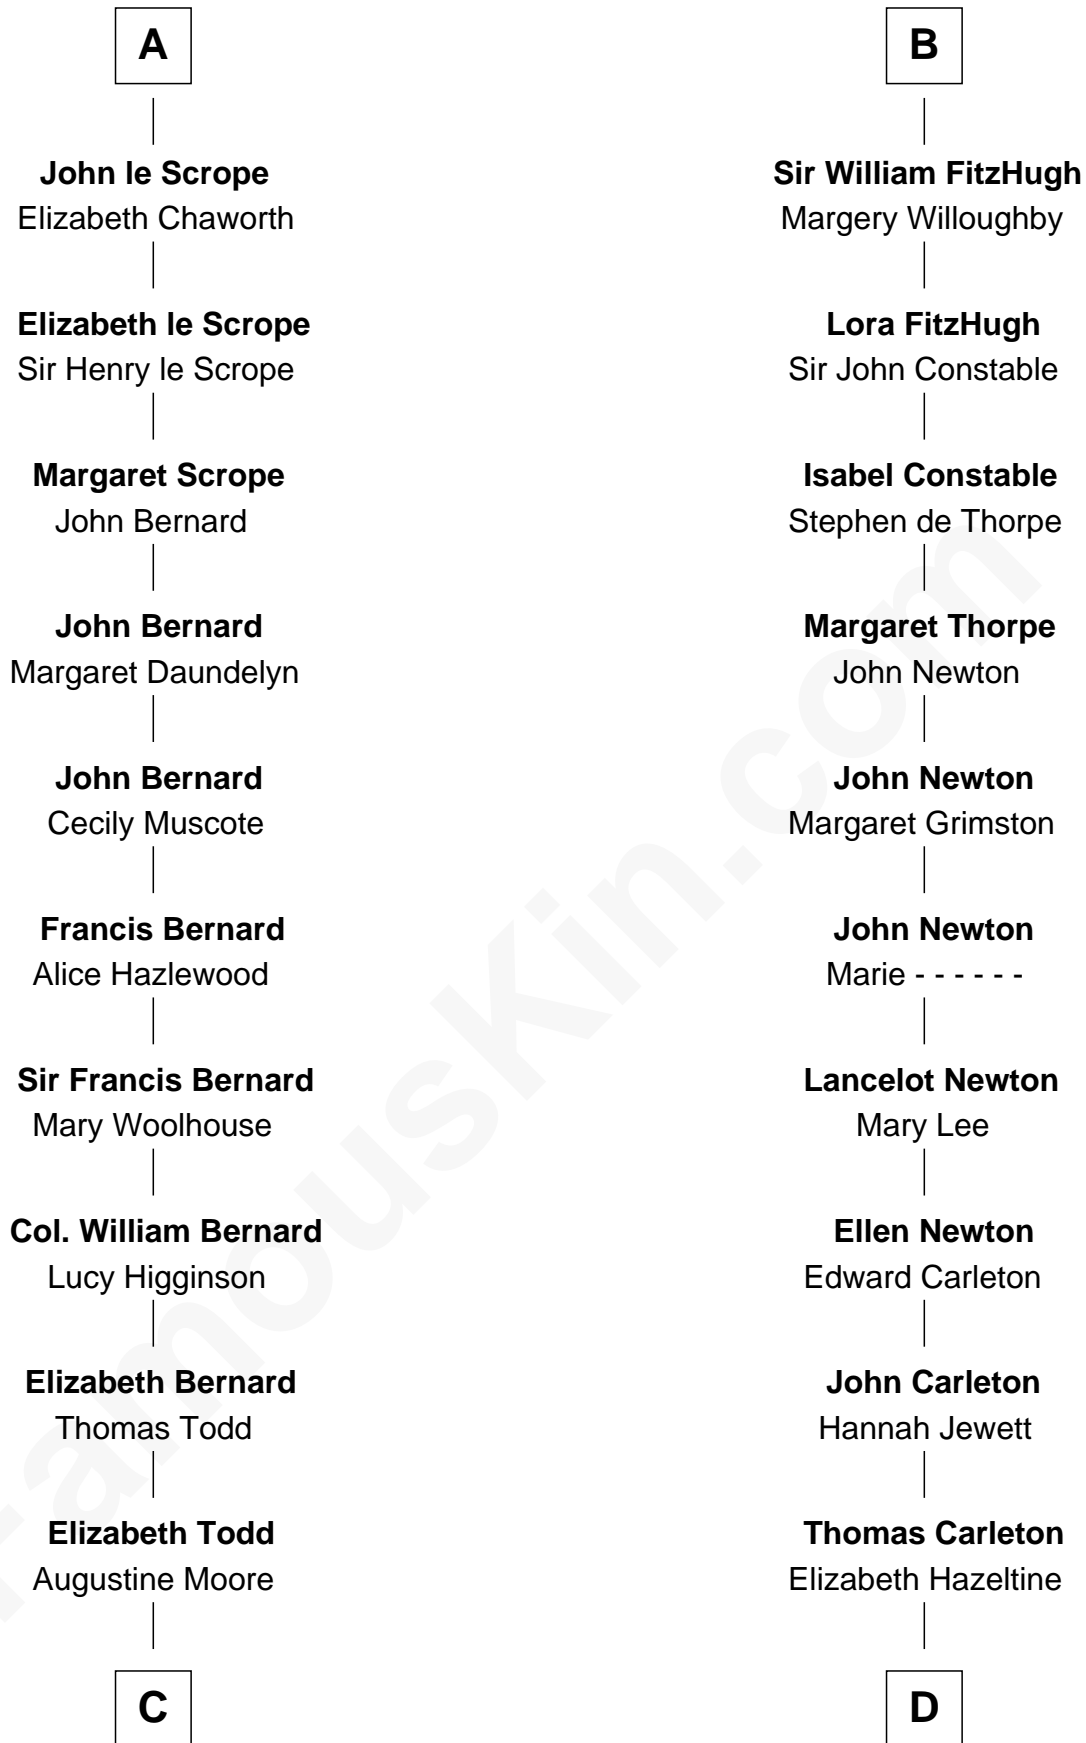

FamousKin.com Relationship Chart of

General Robert E. Lee

Confederate Army - U.S. Civil War

20th cousin 1 time removed of

Charles A. Pillsbury

Co-Founder of C.A. Pillsbury Co.

C

Col. Bernard Moore
Anne Catherine Spotswood

Anne Butler Moore
Charles Carter

Anne Hill Carter
Maj. Gen. Henry Lee

General Robert E. Lee
Confederate Army - U.S. Civil War

D

John Carleton
Hannah Platts

Moses Carleton
Margaret Sprake

Henry Carleton
Polly Greeley