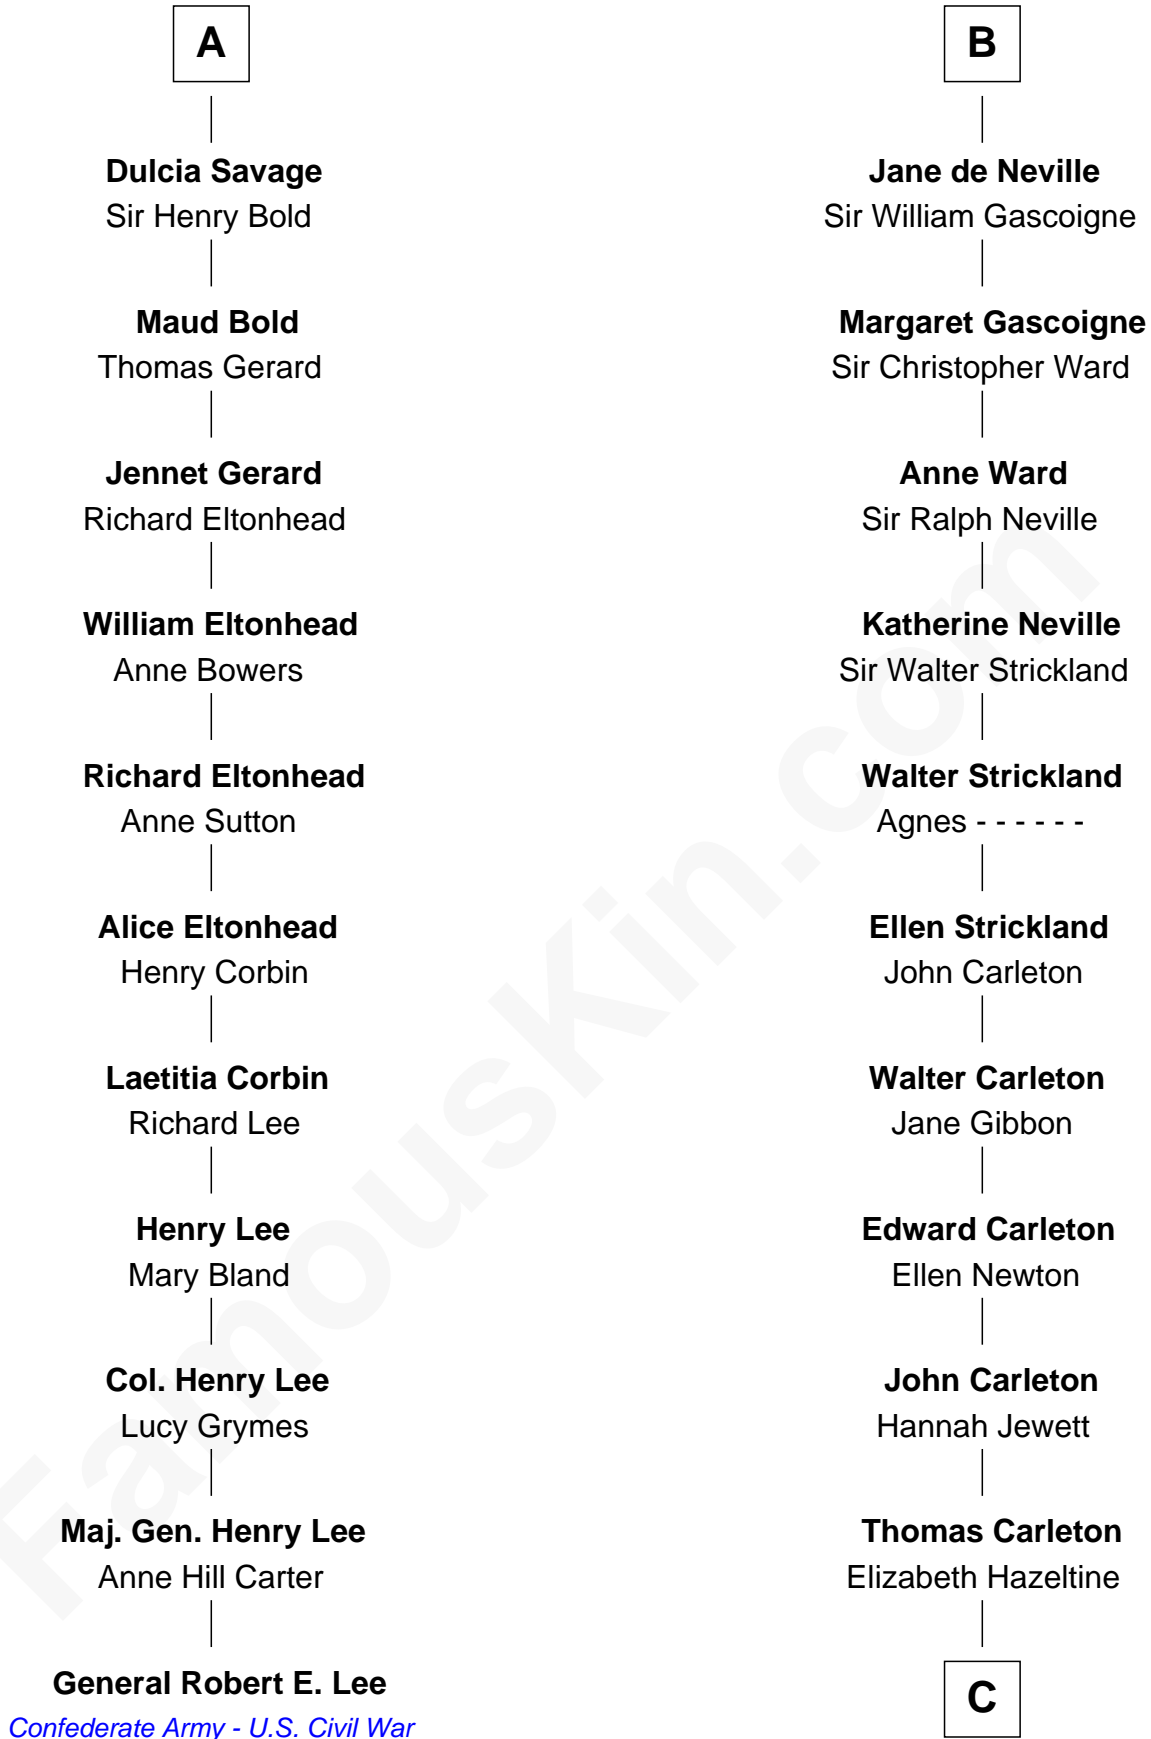

FamousKin.com Relationship Chart of

General Robert E. Lee

Confederate Army - U.S. Civil War

17th cousin 4 times removed of

Charles A. Pillsbury

Co-Founder of C.A. Pillsbury Co.

Sir Humphrey de Bohun

Eleanor de Braiose

C

John Carleton

Hannah Platts

Moses Carleton

Margaret Sprake

Henry Carleton

Polly Greeley

Margaret Sprague Carleton