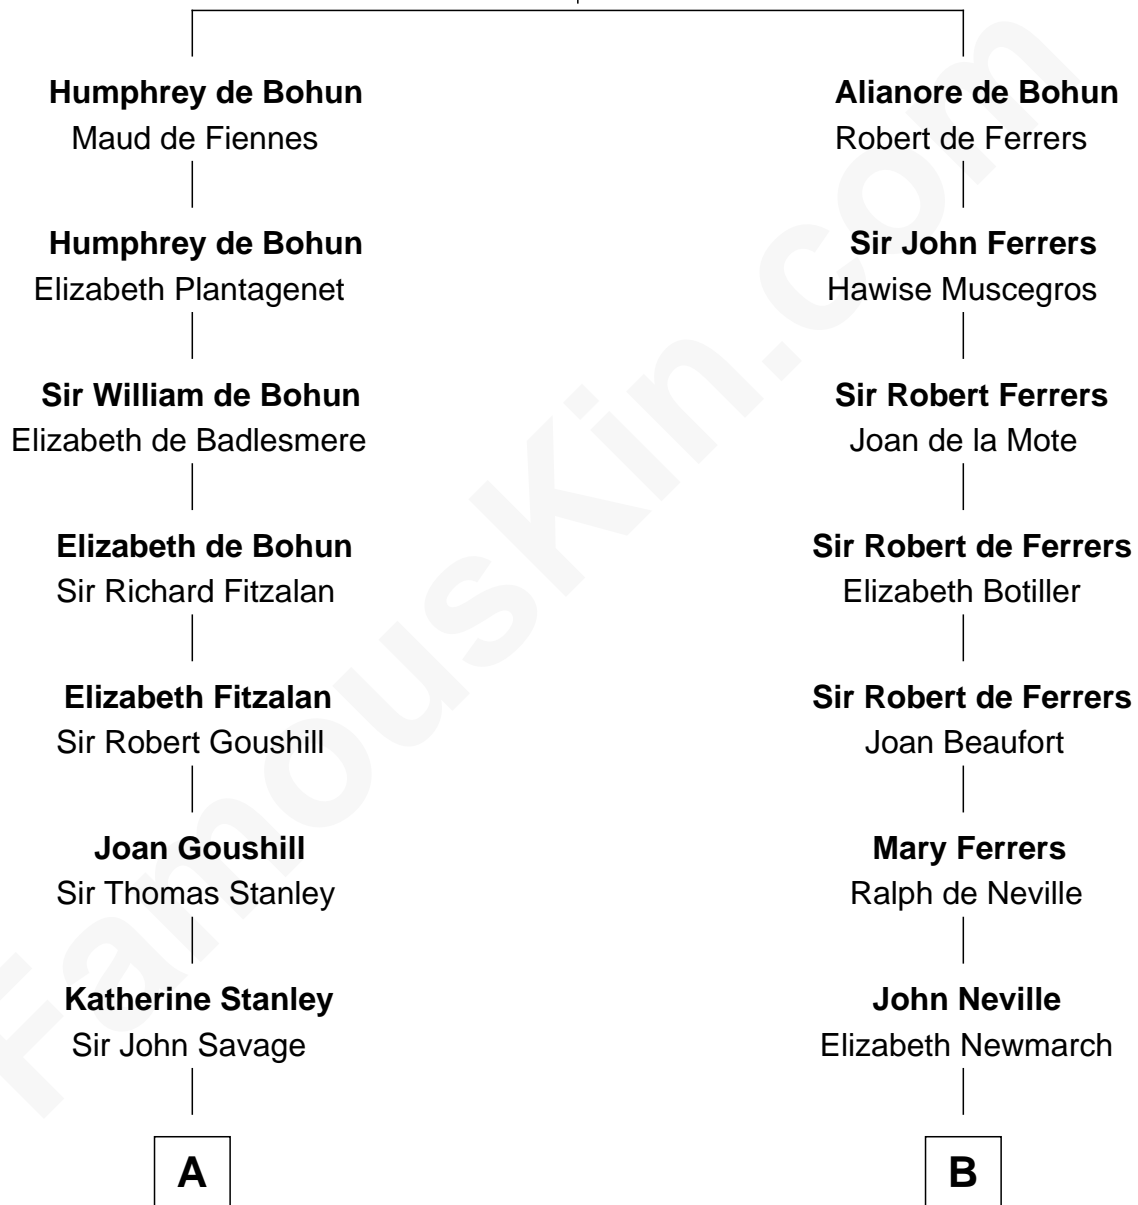

FamousKin.com Relationship Chart of

General Robert E. Lee

Confederate Army - U.S. Civil War

17th cousin 4 times removed of

Charles A. Pillsbury

Co-Founder of C.A. Pillsbury Co.

Sir Humphrey de Bohun

Eleanor de Braiose

C

John Carleton

Hannah Platts

Moses Carleton

Margaret Sprake

Henry Carleton

Polly Greeley

Margaret Sprague Carleton